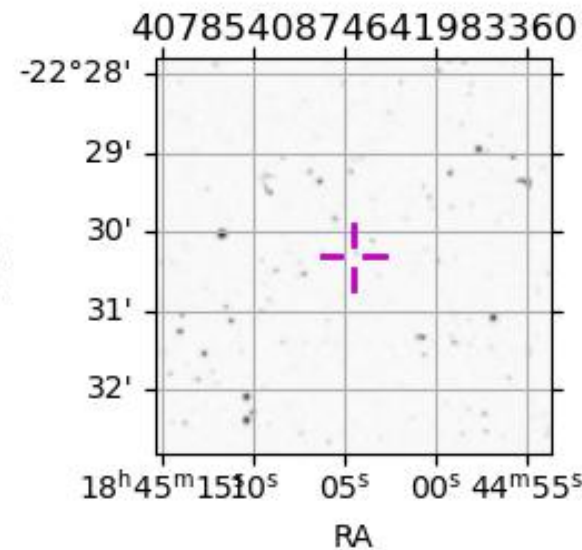

Credit: Styled after SORA/Lucky Star

Observable events with sun below -5 deg and altitude above 5 deg

Obs	Location	lat	Elon	Target	Observed Events Interval	OEcode
PIC	Pic du Midi	42.9	0.1			Pnn
PAL	Palomar Mt (200")	33.4	243.1			Pnn
PMO	Purple Mtn Obs. Nanking	32.1	118.8			Pnn
KPNO	Kitt Peak Natl Obs	32.0	248.4			Pnn
MCD	McDonald Obs. 2.7m	30.7	256.0			Pnn
TEN	Teide Obs./Tenerife	28.3	343.5			Pnn
IRTF	Mauna Kea/IRTF	19.8	204.5			Pnn
KAV	Kavalur Observatory	12.6	78.8			Pnn
RIO	Rio de Janeiro	-22.9	316.8			Pnn
ESO	European Southern Obs. (3.6m)	-29.3	289.3			Pnn
AAT	Siding Spring (AAT)	-31.3	149.1			Pnn
SAAO	So. Afr. Astro. Obs. (Sutherland)	-32.4	20.8	+ +	JUL 26 21:21 - JUL 26 21:22	Pie
MSO	Mt. Stromlo Observatory	-35.3	149.0			Pnn