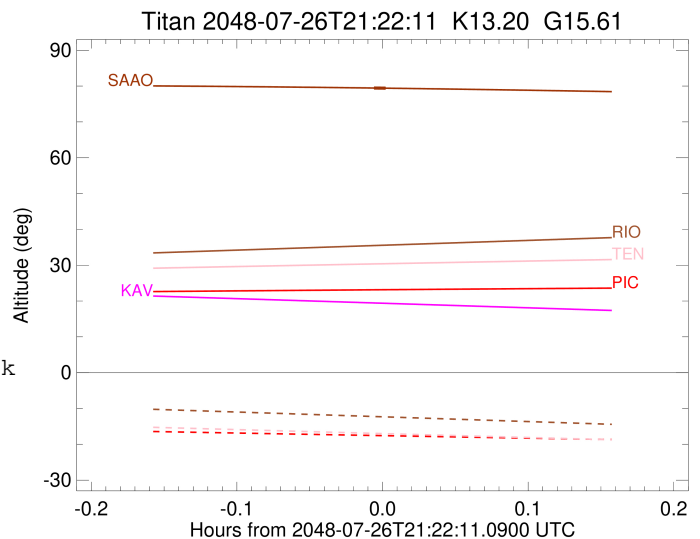

```
target                : Titan
target radius (km)   : 2575.15
C/A epoch             : 2048-07-26T21:22:04.480
Event type           : Pt
: Titan occs: topocentric, not geocentric
: Not a ringed target
Observer code        : SAAO
Location             : So. Afr. Astro. Obs. (Sutherland)
Latitude (deg)       : -32.37953
E. Longitude (deg)   : 20.81070
Altitude (km)        : 1.768
Gaia source ID       : 4078540874641983360
2Mass ID (if available) : 18450450-2230187
ICRS Star Coord at Epoch: 18h 45m 04.50135s -22:30:19.14174s
RUWE (>1.4 is poor) : 0.96
K magnitude           : 13.202
G magnitude           : 15.613
RP magnitude          : 14.846
BP magnitude          : 16.216
DUPflag              : 0
Distance (au)        : 9.102
f0 (km)              : 0.00
g0 (km)              : 0.00
skyplane vel. (km/s) : -13.57
Sun-Target sep (deg) : 156.52
Sun-Moon sep (deg)   : 44.51
B (ring opening deg) : 25.48
PA of pole (deg)     : 6.41
Pole direction: RA (deg): 39.48270
Dec (deg): 83.42790
C/A sky separation (") : 0.389
C/A sky separation (km) : 2566.5
NAIF SPICE kernels   : RAJobs_U111+rgf16.spk
URKALLv1.spk
naif0012.tls
nep097.bsp
nep101.bsp
sat4401.bsp
de440.bsp
earth_720101_070426.bpc
jup365.bsp
urall6.bsp
IAU_SATURN_for_RINGFIT.tpc
pck00010.tpc
earth_200101_990628_predict.bpc
IAU_NEPTUNE_for_RINGFIT.tpc.BECAREFUL
uranus_ringframes_rfrench20220627_v1.tf
neptune_ringframes_rfrench20220702a_v1.tf
earth_flat_IAU.spk
```

x: target alt < 5.0 deg or sun > -5.0 deg

Target	I/E	UTC	alt	alt-sun	radius	lat-geo	lat-geodetic
Titan	I	2048-07-26T21:21:49.393	79.45	-67.53	2575.1	53.87	53.88
Titan	E	2048-07-26T21:22:19.542	79.40	-67.63	2575.1	59.60	59.61