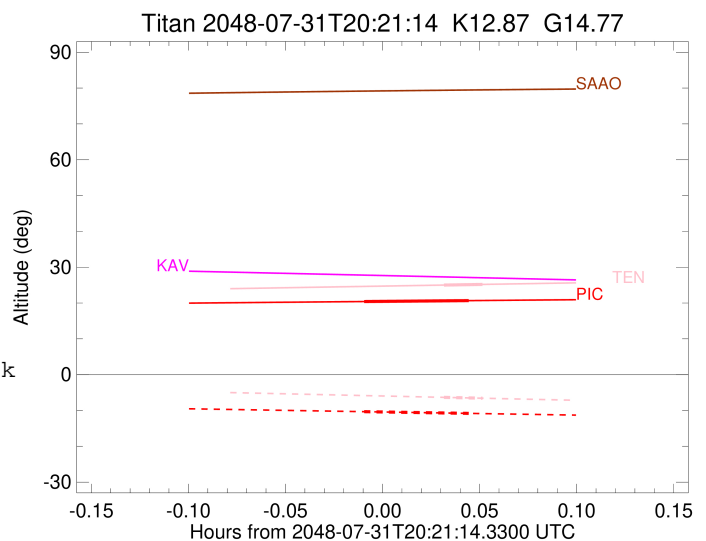

x: target alt < 5.0 deg or sun > -5.0 deg

Target	I/E	UTC	alt	alt-sun	radius	lat-geo	lat-geodetic
Titan	I	2048-07-31T20:20:39.163	20.41	-10.33	2575.1	-41.03	-41.04
Titan	E	2048-07-31T20:23:55.392	20.67	-10.81	2575.2	-18.60	-18.61