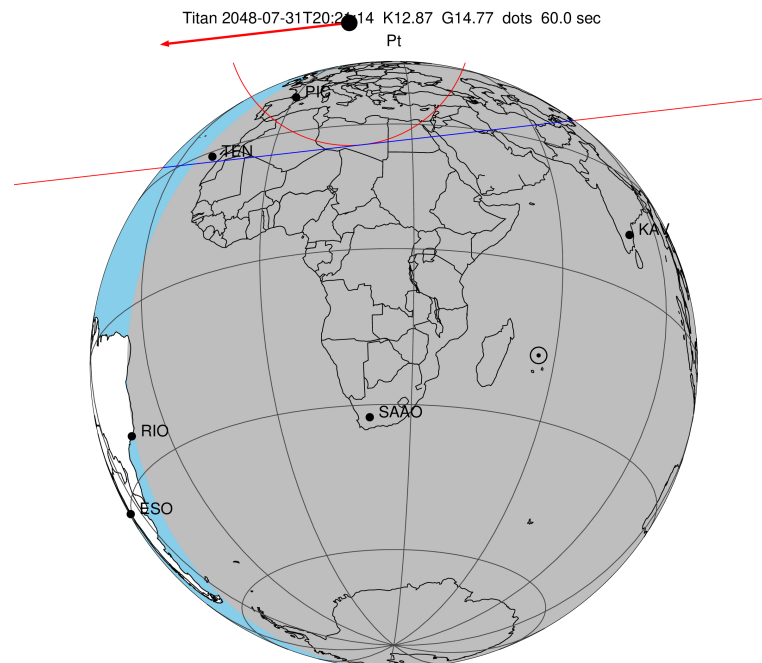

URKALLv1.spk
naif0012.tls
nep097.bsp
nep101.bsp
sat4401.bsp

Observable events with sun below -5 deg and altitude above 5 deg

Obs	Location	lat	Elon	Target	Observed Events Interval	OEcode
PIC	Pic du Midi	42.9	0.1	+ +	JUL 31 20:20 - JUL 31 20:23	Pie
PAL	Palomar Mt (200")	33.4	243.1			Pnn
PMO	Purple Mtn Obs. Nanking	32.1	118.8			Pnn
KPNO	Kitt Peak Natl Obs	32.0	248.4			Pnn
MCD	McDonald Obs. 2.7m	30.7	256.0			Pnn
TEN	Teide Obs./Tenerife	28.3	343.5	+ +	JUL 31 20:23 - JUL 31 20:24	Pie
IRTF	Mauna Kea/IRTF	19.8	204.5			Pnn
KAV	Kavalur Observatory	12.6	78.8			Pnn
RIO	Rio de Janeiro	-22.9	316.8			Pnn
ESO	European Southern Obs. (3.6m)	-29.3	289.3			Pnn
AAT	Siding Spring (AAT)	-31.3	149.1			Pnn
SAAO	So. Afr. Astro. Obs. (Sutherland)	-32.4	20.8			Pnn
MSO	Mt. Stromlo Observatory	-35.3	149.0			Pnn

2048-07-31T20:21:14.3300 cc: 18 43 43.1995 s: -22 34 28.453 C/A 1.095" PA 353.45 deg v_sky -21.52 km/s D 09.13 AU
Credit: Styled after SORA/Lucky Star