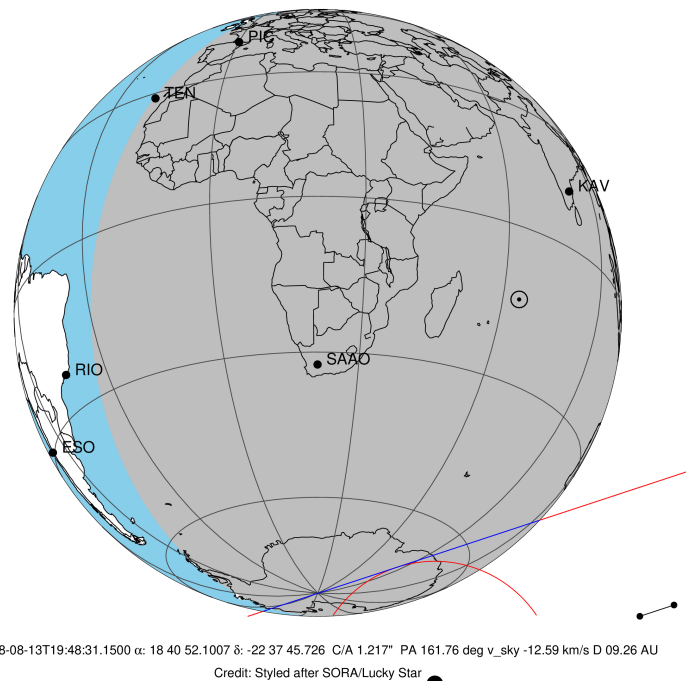

target : Titan
target radius (km) : 2575.15
C/A epoch : 2048-08-13T19:48:31.150
Event type : P
: Titan occs: not geocentric or topocentric
: Not a ringed target
Gaia source ID : 4079197145669922176
2Mass ID (if available) : 18405210-2237455

ICRS Star Coord at Epoch: 18h 40m 52.10073s -22:37:45.72581s
RUWE (>1.4 is poor) : 1.31
K magnitude : 12.054
G magnitude : 15.113
RP magnitude : 14.216
BP magnitude : 15.920
DUPflag : 0
Distance (au) : 9.256
f0 (km) : 0.00
g0 (km) : 0.00
skyplane vel. (km/s) : -12.59
Sun-Target sep (deg) : 138.36
Sun-Moon sep (deg) : 89.27
B (ring opening deg) : 25.71
PA of pole (deg) : 6.36
Pole direction: RA (deg): 39.48270
Dec (deg): 83.42790
C/A sky separation (") : 1.221
C/A sky separation (km) : 8200.1
NAIF SPICE kernels : RAJobs_U111+rgf16.spk
URKALLv1.spk
naif0012.tls
nep097.bsp
nep101.bsp
sat4401.bsp

Titan 2048-08-13T19:48:31 K12.05 G15.11 dots 60.0 sec
P

2048-08-13T19:48:31.1500 cc: 18 40 52.1007 & -22 37 45.726 C/A 1.217" PA 161.76 deg v_sky -12.59 km/s D 09.26 AU

Credit: Styled after SORA/Lucky Star

Observable events with sun below -5 deg and altitude above 5 deg

Obs	Location	lat	Elon	Target	Observed Events	Interval	OCode
PIC	Pic du Midi	42.9	0.1				Pnn
PAL	Palomar Mt (200")	33.4	243.1				Pnn
PMO	Purple Mtn Obs. Nanking	32.1	118.8				Pnn
KPNO	Kitt Peak Natl Obs	32.0	248.4				Pnn
MCD	McDonald Obs. 2.7m	30.7	256.0				Pnn
TEN	Teide Obs./Tenerife	28.3	343.5				Pnn
IRTF	Mauna Kea/IRTF	19.8	204.5				Pnn
KAV	Kavalur Observatory	12.6	78.8				Pnn
RIO	Rio de Janeiro	-22.9	316.8				Pnn
ESO	European Southern Obs. (3.6m)	-29.3	289.3				Pnn
AAT	Siding Spring (AAT)	-31.3	149.1				Pnn
SAAO	So. Afr. Astro. Obs. (Sutherland)	-32.4	20.8				Pnn
MSO	Mt. Stromlo Observatory	-35.3	149.0				Pnn