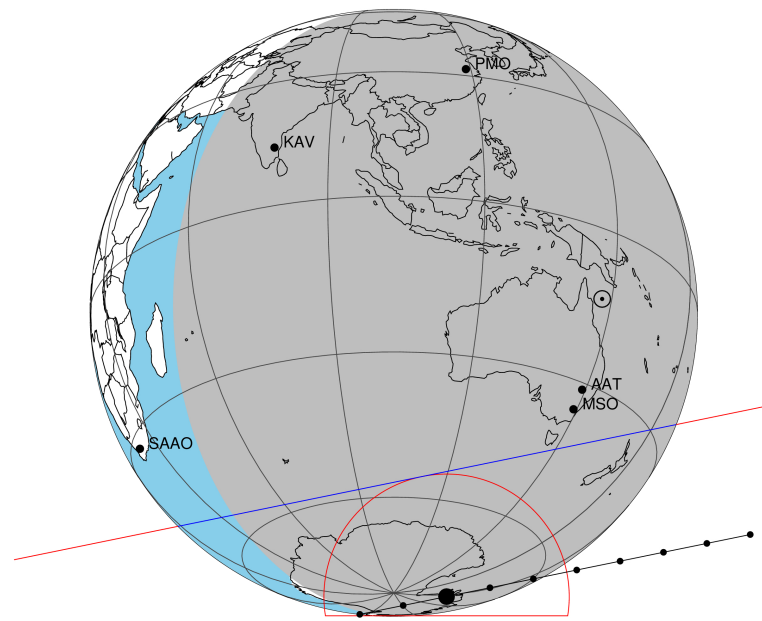

target : Titan
target radius (km) : 2575.15
C/A epoch : 2048-08-15T14:14:24.610
Event type : P
: Titan occs: not geocentric or topocentric
: Not a ringed target
Gaia source ID : 4079192021704414336
2Mass ID (if available) : 18402969-2239080

Titan 2048-08-15T14:14:24 K10.38 G13.57 dots 60.0 sec
P

ICRS Star Coord at Epoch: 18h 40m 29.70822s -22:39:08.28031s
RUWE (>1.4 is poor) : 0.85
K magnitude : 10.379
G magnitude : 13.569
RP magnitude : 12.656
BP magnitude : 14.430
DUPflag : 0
Distance (au) : 9.271
f0 (km) : 0.00
g0 (km) : 0.00
skyplane vel. (km/s) : -15.49
Sun-Target sep (deg) : 136.58
Sun-Moon sep (deg) : 65.17
B (ring opening deg) : 25.75
PA of pole (deg) : 6.36
Pole direction: RA (deg): 39.48270
Dec (deg): 83.42790
C/A sky separation (") : 0.904
C/A sky separation (km) : 6078.7
NAIF SPICE kernels : RAJobs_U111+rgf16.spk