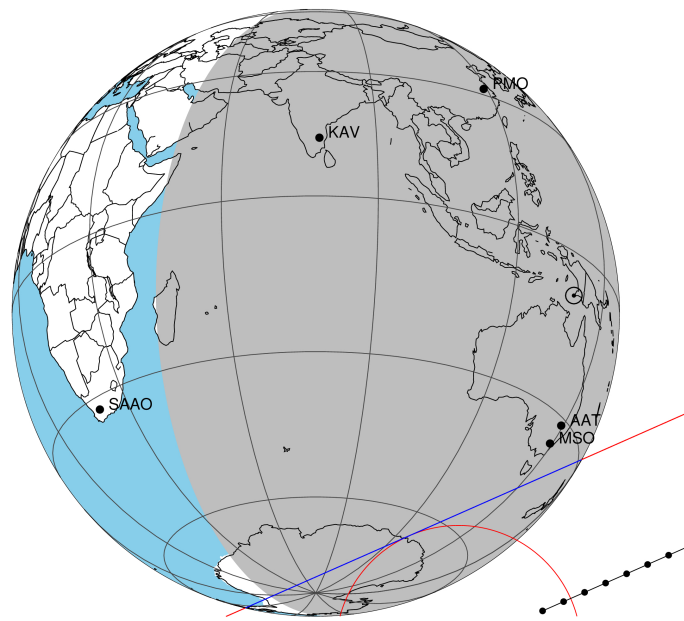

target : Titan  
 target radius (km) : 2575.15  
 C/A epoch : 2048-08-30T14:50:49.120  
 Event type : P  
 : Titan occs: not geocentric or topocentric  
 : Not a ringed target  
 Gaia source ID : 4079219101504682752  
 2Mass ID (if available) : 18382635-2242308

ICRS Star Coord at Epoch: 18h 38m 26.33826s -22:42:30.63126s  
 RUWE (>1.4 is poor) : 3.95  
 K magnitude : 13.092  
 G magnitude : 15.373  
 RP magnitude : 14.402  
 BP magnitude : 15.630  
 DUPflag : 0  
 Distance (au) : 9.466  
 f0 (km) : 0.00  
 g0 (km) : 0.00  
 skyplane vel. (km/s) : -8.04  
 Sun-Target sep (deg) : 121.63  
 Sun-Moon sep (deg) : 140.63  
 B (ring opening deg) : 25.85  
 PA of pole (deg) : 6.33  
 Pole direction: RA (deg): 39.48270  
 Dec (deg): 83.42790  
 C/A sky separation (") : 1.120  
 C/A sky separation (km) : 7690.4  
 NAIF SPICE kernels : RAJobs\_U111+rgf16.spk  
 URKALLv1.spk  
 naif0012.tls  
 nep097.bsp  
 nep101.bsp  
 sat4401.bsp

Titan 2048-08-30T14:50:49 K13.09 G15.37 dots 60.0 sec  
 P

2048-08-30T14:50:49.1200 α: 18 38 26.3383 δ: -22 42 30.631 C/A 1.115" PA 156.1 deg v\_sky - 8.04 km/s D 09.47 AU  
 Credit: Styled after SORA/Lucky Star

Observable events with sun below -5 deg and altitude above 5 deg

Obs	Location	lat	Elon	Target	Observed Events	Interval	OEcode
PIC	Pic du Midi	42.9	0.1				Pnn
PAL	Palomar Mt (200")	33.4	243.1				Pnn
PMO	Purple Mtn Obs. Nanking	32.1	118.8				Pnn
KPNO	Kitt Peak Natl Obs	32.0	248.4				Pnn
MCD	McDonald Obs. 2.7m	30.7	256.0				Pnn
TEN	Teide Obs./Tenerife	28.3	343.5				Pnn
IRTF	Mauna Kea/IRTF	19.8	204.5				Pnn
KAV	Kavalur Observatory	12.6	78.8				Pnn
RIO	Rio de Janeiro	-22.9	316.8				Pnn
ESO	European Southern Obs. (3.6m)	-29.3	289.3				Pnn
AAT	Siding Spring (AAT)	-31.3	149.1				Pnn
SAAO	So. Afr. Astro. Obs. (Sutherland)	-32.4	20.8				Pnn
MSO	Mt. Stromlo Observatory	-35.3	149.0				Pnn