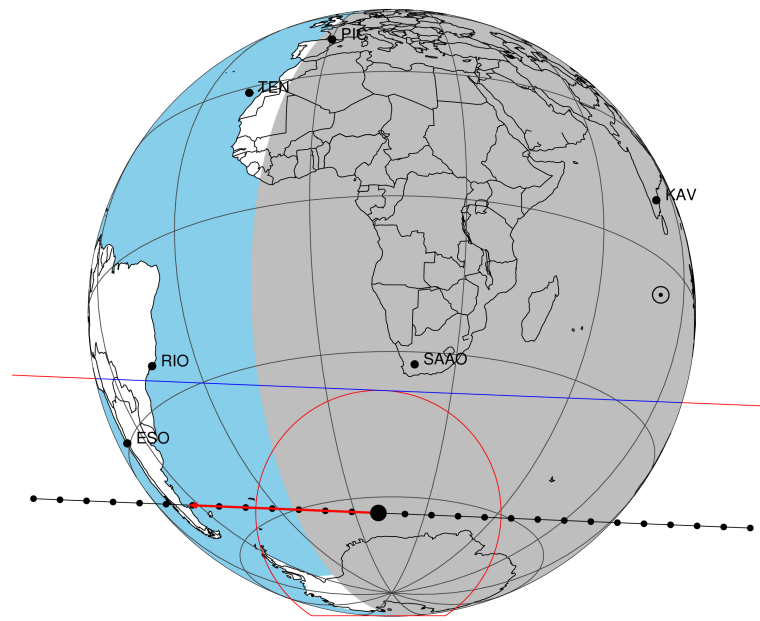

target : Titan
 target radius (km) : 2575.15
 C/A epoch : 2048-09-03T18:43:33.440
 Event type : P
 : Titan occs: not geocentric or topocentric
 : Not a ringed target
 Gaia source ID : 4079213878864982272
 2Mass ID (if available) : 18375080-2243519

ICRS Star Coord at Epoch: 18h 37m 50.79863s -22:43:52.22282s
 RUWE (>1.4 is poor) : 1.00
 K magnitude : 13.424
 G magnitude : 16.516
 RP magnitude : 15.599
 BP magnitude : 17.299
 DUPflag : 0
 Distance (au) : 9.520
 f0 (km) : 0.00
 g0 (km) : 0.00
 skyplane vel. (km/s) : -9.29
 Sun-Target sep (deg) : 117.46
 Sun-Moon sep (deg) : 169.64
 B (ring opening deg) : 25.89
 PA of pole (deg) : 6.32
 Pole direction: RA (deg): 39.48270
 Dec (deg): 83.42790
 C/A sky separation (") : 0.609
 C/A sky separation (km) : 4201.9
 NAIF SPICE kernels : RAJobs_U111+rgf16.spk
 URKALLv1.spk
 naif0012.tls
 nep097.bsp
 nep101.bsp
 sat4401.bsp

Titan 2048-09-03T18:43:33 K13.42 G16.52 dots 60.0 sec
 P

2048-09-03T18:43:33.4400 α: 18 37 50.7986 δ: -22 43 52.223 C/A 0.610" PA 182.35 deg v_sky - 9.30 km/s D 09.52 AU
 Credit: Styled after SORA/Lucky Star

Observable events with sun below -5 deg and altitude above 5 deg

Obs	Location	lat	Elon	Target	Observed Events	Interval	OCode
PIC	Pic du Midi	42.9	0.1				Pnn
PAL	Palomar Mt (200")	33.4	243.1				Pnn
PMO	Purple Mtn Obs. Nanking	32.1	118.8				Pnn
KPNO	Kitt Peak Natl Obs	32.0	248.4				Pnn
MCD	McDonald Obs. 2.7m	30.7	256.0				Pnn
TEN	Teide Obs./Tenerife	28.3	343.5				Pnn
IRTF	Mauna Kea/IRTF	19.8	204.5				Pnn
KAV	Kavalur Observatory	12.6	78.8				Pnn
RIO	Rio de Janeiro	-22.9	316.8				Pnn
ESO	European Southern Obs. (3.6m)	-29.3	289.3				Pnn
AAT	Siding Spring (AAT)	-31.3	149.1				Pnn
SAAO	So. Afr. Astro. Obs. (Sutherland)	-32.4	20.8				Pnn
MSO	Mt. Stromlo Observatory	-35.3	149.0				Pnn