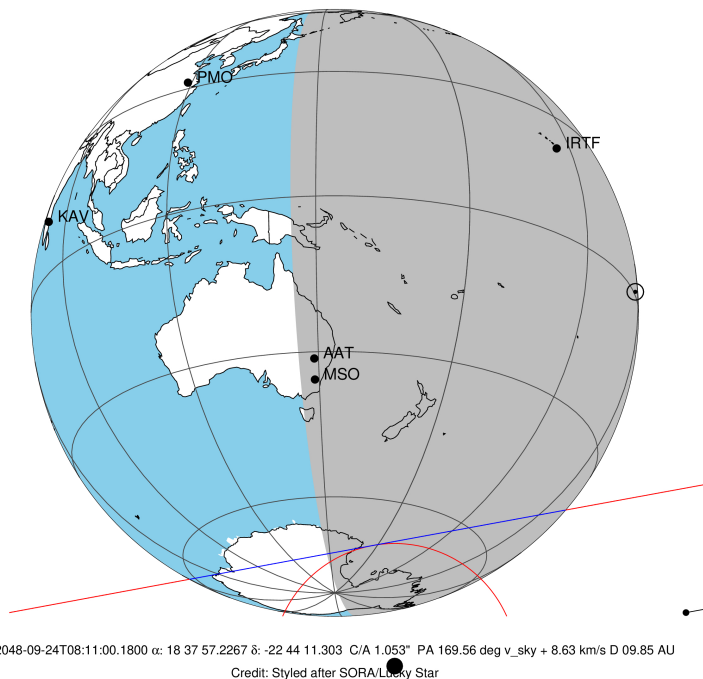

target : Titan  
 target radius (km) : 2575.15  
 C/A epoch : 2048-09-24T08:11:00.180  
 Event type : P  
 : Titan occs: not geocentric or topocentric  
 : Not a ringed target  
 Gaia source ID : 4079213981944144256  
 2Mass ID (if available) : 18375724-2244110

ICRS Star Coord at Epoch: 18h 37m 57.22668s -22:44:11.30287s  
 RUWE (>1.4 is poor) : 1.02  
 K magnitude : 11.728  
 G magnitude : 14.944  
 RP magnitude : 14.025  
 BP magnitude : 15.829  
 DUPflag : 0  
 Distance (au) : 9.855  
 f0 (km) : 0.00  
 g0 (km) : 0.00  
 skyplane vel. (km/s) : 8.62  
 Sun-Target sep (deg) : 97.46  
 Sun-Moon sep (deg) : 108.34  
 B (ring opening deg) : 25.90  
 PA of pole (deg) : 6.33  
 Pole direction: RA (deg): 39.48270  
 Dec (deg): 83.42790  
 C/A sky separation (") : 1.055  
 C/A sky separation (km) : 7540.5  
 NAIF SPICE kernels : RAJobs\_U111+rgf16.spk  
 URKALLv1.spk  
 naif0012.tls  
 nep097.bsp  
 nep101.bsp  
 sat4401.bsp

Titan 2048-09-24T08:11:00 K11.73 G14.94 dots 60.0 sec  
 P

2048-09-24T08:11:00.1800 α: 18 37 57.2267 δ: -22 44 11.303 C/A 1.053" PA 169.56 deg v\_sky + 8.63 km/s D 09.85 AU  
 Credit: Styled after SORA/Lucky Star

Observable events with sun below -5 deg and altitude above 5 deg

Obs	Location	lat	Elon	Target	Observed Events	Interval	OEcode
PIC	Pic du Midi	42.9	0.1				Pnn
PAL	Palomar Mt (200")	33.4	243.1				Pnn
PMO	Purple Mtn Obs. Nanking	32.1	118.8				Pnn
KPNO	Kitt Peak Natl Obs	32.0	248.4				Pnn
MCD	McDonald Obs. 2.7m	30.7	256.0				Pnn
TEN	Teide Obs./Tenerife	28.3	343.5				Pnn
IRTF	Mauna Kea/IRTF	19.8	204.5				Pnn
KAV	Kavalur Observatory	12.6	78.8				Pnn
RIO	Rio de Janeiro	-22.9	316.8				Pnn
ESO	European Southern Obs. (3.6m)	-29.3	289.3				Pnn
AAT	Siding Spring (AAT)	-31.3	149.1				Pnn
SAAO	So. Afr. Astro. Obs. (Sutherland)	-32.4	20.8				Pnn
MSO	Mt. Stromlo Observatory	-35.3	149.0				Pnn