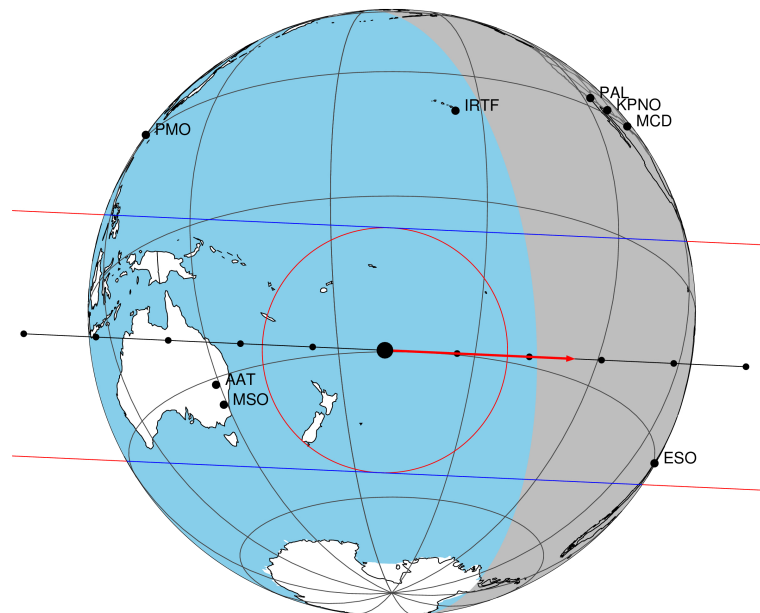

target : Titan
target radius (km) : 2575.15
C/A epoch : 2048-11-01T03:18:01.230
Event type : Pg
: Titan occs: geocentric, not topocentric
: Not a ringed target
Gaia source ID : 4078487273444288384
2Mass ID (if available) : 18461262-2241110

ICRS Star Coord at Epoch: 18h 46m 12.62549s -22:41:11.00991s
RUWE (>1.4 is poor) : 1.02
K magnitude : 14.569
G magnitude : 16.673
RP magnitude : 15.994
BP magnitude : 17.188
DUPflag : 0
Distance (au) : 10.460
f0 (km) : 0.00
g0 (km) : 0.00
skyplane vel. (km/s) : 25.30
Sun-Target sep (deg) : 61.95
Sun-Moon sep (deg) : 126.62
B (ring opening deg) : 25.63
PA of pole (deg) : 6.44
Pole direction: RA (deg): 39.48270
Dec (deg): 83.42790
C/A sky separation (") : 0.103
C/A sky separation (km) : 779.0
NAIF SPICE kernels : RAJobs_U111+rgf16.spk
URKALLv1.spk
naif0012.tls
nep097.bsp
nep101.bsp
sat4401.bsp

Titan 2048-11-01T03:18:01 K14.57 G16.67 dots 60.0 sec
Pg