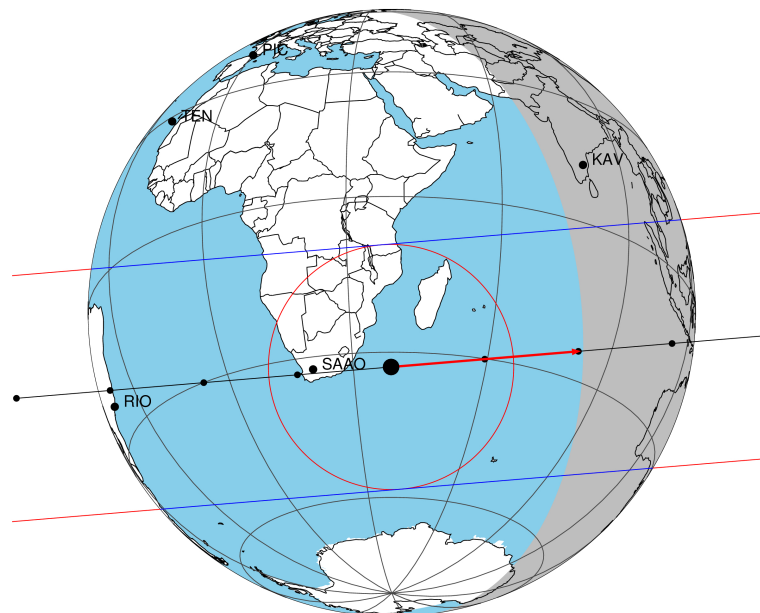

target : Titan
 target radius (km) : 2575.15
 C/A epoch : 2048-11-12T12:48:43.860
 Event type : Pg
 : Titan occs: geocentric, not topocentric
 : Not a ringed target
 Gaia source ID : 4078658621124382464
 2Mass ID (if available) : 18495655-2236431

ICRS Star Coord at Epoch: 18h 49m 56.56932s -22:36:43.63988s
 RUWE (>1.4 is poor) : 1.00
 K magnitude : 14.141
 G magnitude : 16.806
 RP magnitude : 15.975
 BP magnitude : 17.537
 DUPflag : 0
 Distance (au) : 10.622
 f0 (km) : 0.00
 g0 (km) : 0.00
 skyplane vel. (km/s) : 32.88
 Sun-Target sep (deg) : 51.38
 Sun-Moon sep (deg) : 34.73
 B (ring opening deg) : 25.46
 PA of pole (deg) : 6.49
 Pole direction: RA (deg): 39.48270
 Dec (deg): 83.42790
 C/A sky separation (") : 0.147
 C/A sky separation (km) : 1133.0
 NAIF SPICE kernels : RAJobs_U111+rgf16.spk
 URKALLv1.spk
 naif0012.tls
 nep097.bsp
 nep101.bsp
 sat4401.bsp

Titan 2048-11-12T12:48:43 K14.14 G16.81 dots 60.0 sec
Pg

2048-11-12T12:48:43.8600 α: 18 49 56.5693 δ: -22 36 43.640 C/A 0.147" PA 175.21 deg v_sky +32.89 km/s D 10.62 AU
 Credit: Styled after SORA/Lucky Star

Observable events with sun below -5 deg and altitude above 5 deg

Obs	Location	lat	Elon	Target	Observed Events Interval	OEcode
PIC	Pic du Midi	42.9	0.1			Pnn
PAL	Palomar Mt (200")	33.4	243.1			Pnn
PMO	Purple Mtn Obs. Nanking	32.1	118.8			Pnn
KPNO	Kitt Peak Natl Obs	32.0	248.4			Pnn
MCD	McDonald Obs. 2.7m	30.7	256.0			Pnn
TEN	Teide Obs./Tenerife	28.3	343.5			Pnn
IRTF	Mauna Kea/IRTF	19.8	204.5			Pnn
KAV	Kavalur Observatory	12.6	78.8			Pnn
RIO	Rio de Janeiro	-22.9	316.8			Pnn
ESO	European Southern Obs. (3.6m)	-29.3	289.3			Pnn
AAT	Siding Spring (AAT)	-31.3	149.1			Pnn
SAAO	So. Afr. Astro. Obs. (Sutherland)	-32.4	20.8			Pnn
MSO	Mt. Stromlo Observatory	-35.3	149.0			Pnn