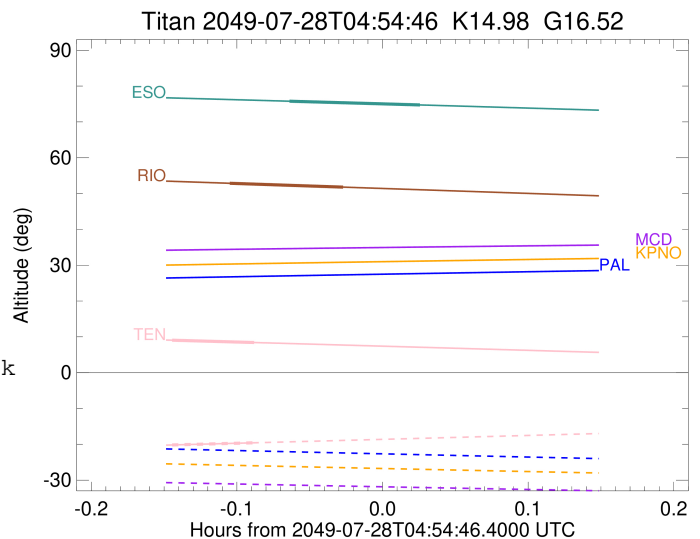

x: target alt < 5.0 deg or sun > -5.0 deg

Target	I/E	UTC	alt	alt-sun	radius	lat-geo	lat-geodetic
Titan	I	2049-07-28T04:48:26.605	52.87	-64.25	2575.1	-53.40	-53.41
Titan	E	2049-07-28T04:53:10.430	51.78	-63.16	2575.2	-10.14	-10.14