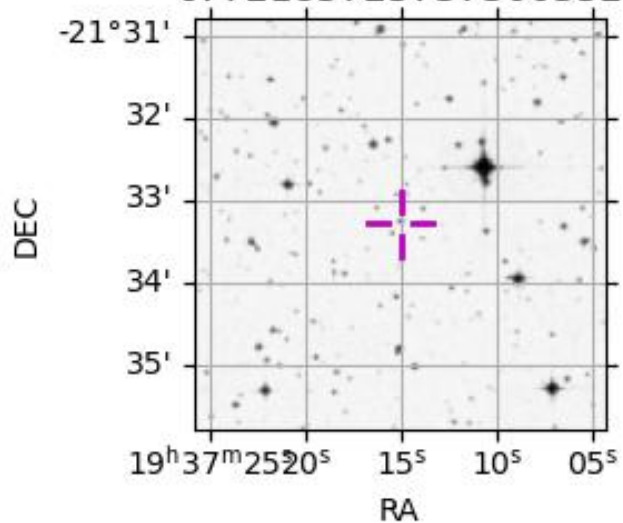

Observable events with sun below -5 deg and altitude above 5 deg

Obs	Location	lat	Elon	Target	Observed Events Interval	OCode
PIC	Pic du Midi	42.9	0.1			Pnn
PAL	Palomar Mt (200")	33.4	243.1			Pnn
PMO	Purple Mtn Obs. Nanking	32.1	118.8			Pnn
KPNO	Kitt Peak Natl Obs	32.0	248.4			Pnn
MCD	McDonald Obs. 2.7m	30.7	256.0			Pnn
TEN	Teide Obs./Tenerife	28.3	343.5	+ +	JUL 28 04:46 - JUL 28 04:49	Pie
IRTF	Mauna Kea/IRTF	19.8	204.5			Pnn
KAV	Kavalur Observatory	12.6	78.8			Pnn
RIO	Rio de Janeiro	-22.9	316.8	+ +	JUL 28 04:48 - JUL 28 04:53	Pie
ESO	European Southern Obs. (3.6m)	-29.3	289.3	+ +	JUL 28 04:50 - JUL 28 04:56	Pie
AAT	Siding Spring (AAT)	-31.3	149.1			Pnn
SAAO	So. Afr. Astro. Obs. (Sutherland)	-32.4	20.8			Pnn
MSO	Mt. Stromlo Observatory	-35.3	149.0			Pnn

6772185723737300352