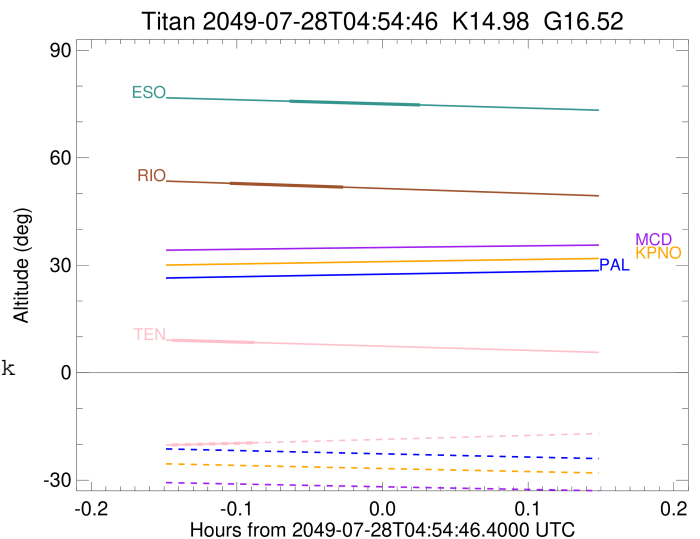

x: target alt < 5.0 deg or sun > -5.0 deg

Target	I/E	UTC	alt	alt-sun	radius	lat-geo	lat-geodetic
Titan	I	2049-07-28T04:46:05.439	9.06	-20.18	2575.2	27.11	27.12
Titan	E	2049-07-28T04:49:30.533	8.41	-19.57	2575.1	64.76	64.77