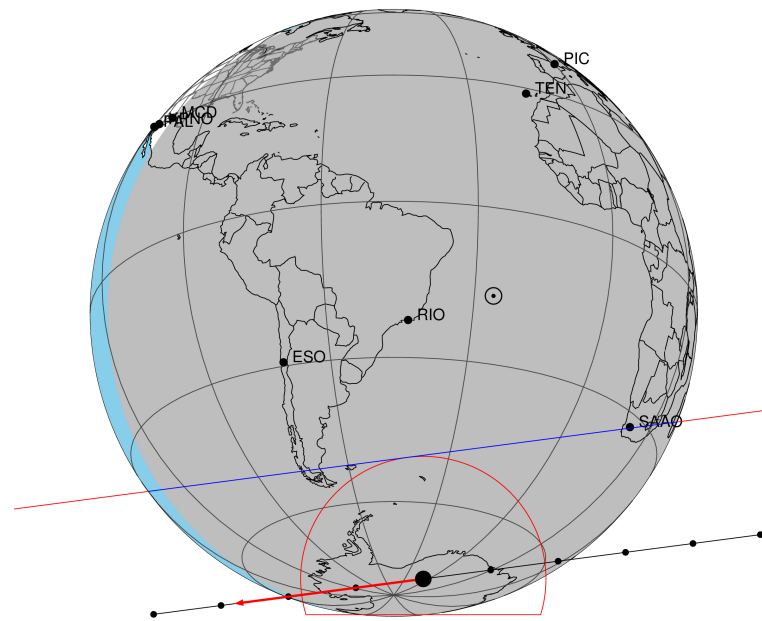

target : Titan
target radius (km) : 2575.15
C/A epoch : 2049-08-04T01:50:18.600
Event type : P
: Titan occs: not geocentric or topocentric
: Not a ringed target
Gaia source ID : 6772168715666387072
2Mass ID (if available) : 19351239-2140526

ICRS Star Coord at Epoch: 19h 35m 12.39593s -21:40:52.62200s
RUWE (>1.4 is poor) : 0.95
K magnitude : 13.579
G magnitude : 15.689
RP magnitude : 15.006
BP magnitude : 16.212
DUPflag : 0
Distance (au) : 9.033
f0 (km) : 0.00
g0 (km) : 0.00
skyplane vel. (km/s) : -23.79
Sun-Target sep (deg) : 160.56
Sun-Moon sep (deg) : 102.20
B (ring opening deg) : 23.31
PA of pole (deg) : 6.89
Pole direction: RA (deg): 39.48270
Dec (deg): 83.42790
C/A sky separation (") : 0.858
C/A sky separation (km) : 5620.9
NAIF SPICE kernels : RAJobs_U111+rgf16.spk
URKALLv1.spk
naif0012.tls
nep097.bsp
nep101.bsp
sat4401.bsp

Titan 2049-08-04T01:50:18 K13.58 G15.69 dots 60.0 sec
P