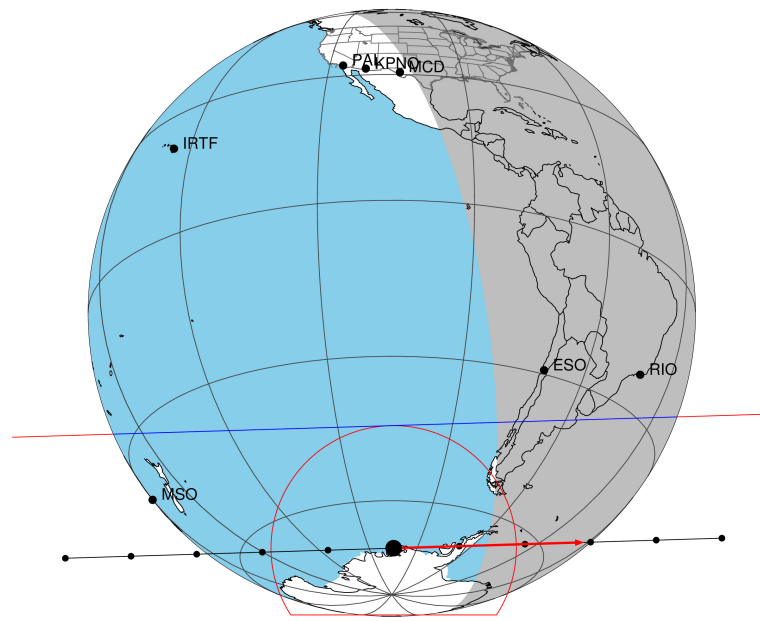

target : Titan
 target radius (km) : 2575.15
 C/A epoch : 2049-11-01T23:51:23.850
 Event type : P
 : Titan occs: not geocentric or topocentric
 : Not a ringed target
 Gaia source ID : 6772094326833821568
 2Mass ID (if available) : 19320996-2152461

ICRS Star Coord at Epoch: 19h 32m 09.97337s -21:52:46.52634s
 RUWE (>1.4 is poor) : 1.00
 K magnitude : 13.065
 G magnitude : 15.258
 RP magnitude : 14.570
 BP magnitude : 15.776
 DUPflag : 0
 Distance (au) : 10.261
 f0 (km) : 0.00
 g0 (km) : 0.00
 skyplane vel. (km/s) : 22.98
 Sun-Target sep (deg) : 71.99
 Sun-Moon sep (deg) : 10.12
 B (ring opening deg) : 23.59
 PA of pole (deg) : 6.88
 Pole direction: RA (deg): 39.48270
 Dec (deg): 83.42790
 C/A sky separation (") : 0.662
 C/A sky separation (km) : 4930.2
 NAIF SPICE kernels : RAJobs_U111+rgf16.spk
 URKALLv1.spk
 naif0012.tls
 nep097.bsp
 nep101.bsp
 sat4401.bsp

Titan 2049-11-01T23:51:23 K13.06 G15.26 dots 60.0 sec
 P

2049-11-01T23:51:23.8500 α: 19 32 09.9734 δ: -21 52 46.526 C/A 0.664" PA 178.24 deg v_sky +22.98 km/s D 10.26 AU
 Credit: Styled after SORA/Lucky Star

Observable events with sun below -5 deg and altitude above 5 deg

Obs	Location	lat	Elon	Target	Observed Events Interval	OEcode
PIC	Pic du Midi	42.9	0.1			Pnn
PAL	Palomar Mt (200")	33.4	243.1			Pnn
PMO	Purple Mtn Obs. Nanking	32.1	118.8			Pnn
KPNO	Kitt Peak Natl Obs	32.0	248.4			Pnn
MCD	McDonald Obs. 2.7m	30.7	256.0			Pnn
TEN	Teide Obs./Tenerife	28.3	343.5			Pnn
IRTF	Mauna Kea/IRTF	19.8	204.5			Pnn
KAV	Kavalur Observatory	12.6	78.8			Pnn
RIO	Rio de Janeiro	-22.9	316.8			Pnn
ESO	European Southern Obs. (3.6m)	-29.3	289.3			Pnn
AAT	Siding Spring (AAT)	-31.3	149.1			Pnn
SAAO	So. Afr. Astro. Obs. (Sutherland)	-32.4	20.8			Pnn
MSO	Mt. Stromlo Observatory	-35.3	149.0			Pnn