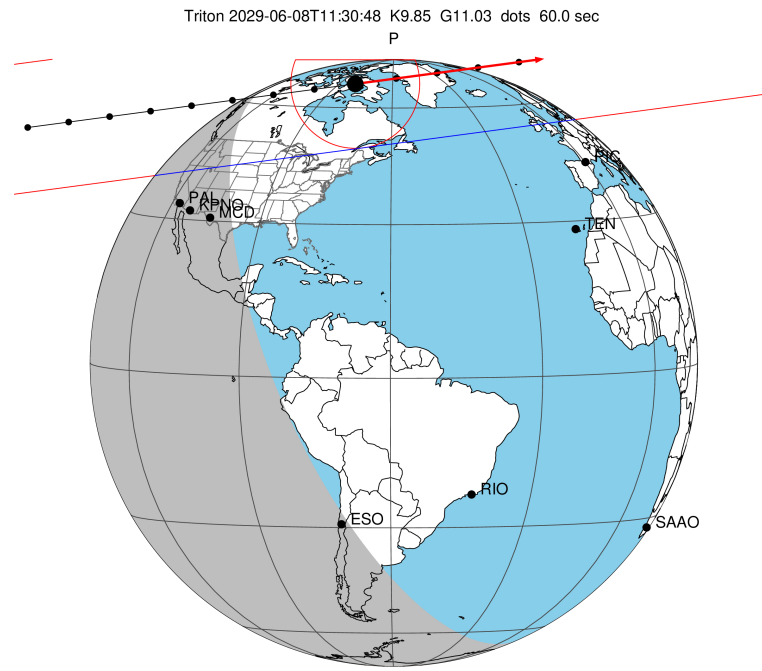

target : Triton
 target radius (km) : 1352.60
 C/A epoch : 2029-06-08T11:30:48.140
 Event type : P
 : Triton occs: not geocentric or topocentric
 : Not a ringed target
 Gaia source ID : 2550622133240584704
 2Mass ID (if available) : 00402920+0245554

ICRS Star Coord at Epoch: 00h 40m 29.16671s +02:45:54.80533s
 RUWE (>1.4 is poor) : 1.14
 K magnitude : 9.849
 G magnitude : 11.026
 RP magnitude : 10.601
 BP magnitude : 11.291
 DUPflag : 0
 Distance (au) : 30.240
 f0 (km) : 0.00
 g0 (km) : 0.00
 skyplane vel. (km/s) : 14.47
 Sun-Target sep (deg) : 67.18
 Sun-Moon sep (deg) : 26.35
 B (ring opening deg) : -24.13
 PA of pole (deg) : -68.46
 Pole direction: RA (deg): 304.91869
 Dec (deg): 20.75700
 C/A sky separation (") : 0.270
 C/A sky separation (km) : 5916.7
 NAIF SPICE kernels : RAJobs_U111+rgf16.spk

URKALLv1.spk
 naif0012.tls
 nep097.bsp
 nep101.bsp
 sat4401.bsp

Observable events with sun below -5 deg and altitude above 5 deg

Obs	Location	lat	Elon	Target	Observed Events	Interval	OEcode
PIC	Pic du Midi	42.9	0.1				Pnn
PAL	Palomar Mt (200")	33.4	243.1				Pnn
PMO	Purple Mtn Obs. Nanking	32.1	118.8				Pnn
KPNO	Kitt Peak Natl Obs	32.0	248.4				Pnn
MCD	McDonald Obs. 2.7m	30.7	256.0				Pnn
TEN	Teide Obs./Tenerife	28.3	343.5				Pnn
IRTF	Mauna Kea/IRTF	19.8	204.5				Pnn
KAV	Kavalur Observatory	12.6	78.8				Pnn
RIO	Rio de Janeiro	-22.9	316.8				Pnn
ESO	European Southern Obs. (3.6m)	-29.3	289.3				Pnn
AAT	Siding Spring (AAT)	-31.3	149.1				Pnn
SAAO	So. Afr. Astro. Obs. (Sutherland)	-32.4	20.8				Pnn
MSO	Mt. Stromlo Observatory	-35.3	149.0				Pnn

2029-06-08T11:30:48.1400 α: 00 40 29.1667 δ: +02 45 54.805 C/A 0.270" PA 352.41 deg v_sky +14.45 km/s D 30.24 AU
 Credit: Styled after SORA/Lucky Star