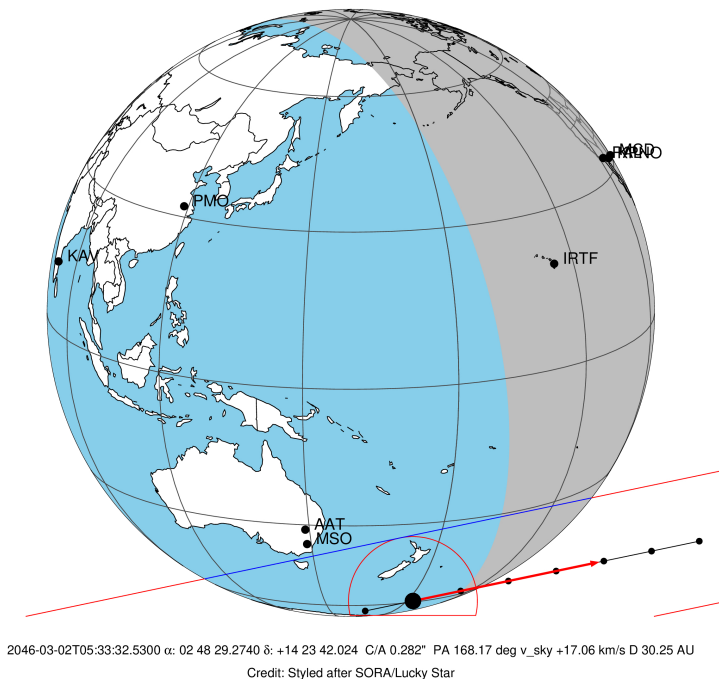

target : Triton
 target radius (km) : 1352.60
 C/A epoch : 2046-03-02T05:33:32.530
 Event type : P
 : Triton occs: not geocentric or topocentric
 : Not a ringed target
 Gaia source ID : 32087322711430784
 2Mass ID (if available) : 02482926+1423421

Triton 2046-03-02T05:33:32 K14.59 G17.80 dots 60.0 sec
 P

ICRS Star Coord at Epoch: 02h 48m 29.27402s +14:23:42.02432s
 RUWE (>1.4 is poor) : 1.12
 K magnitude : 14.585
 G magnitude : 17.799
 RP magnitude : 16.743
 BP magnitude : 18.811
 DUPflag : 0
 Distance (au) : 30.252
 f0 (km) : 0.00
 g0 (km) : 0.00
 skyplane vel. (km/s) : 17.08
 Sun-Target sep (deg) : 62.91
 Sun-Moon sep (deg) : 123.07
 B (ring opening deg) : -1.96
 PA of pole (deg) : -68.23
 Pole direction: RA (deg): 308.48492
 Dec (deg): 21.56739
 C/A sky separation (") : 0.282
 C/A sky separation (km) : 6195.4
 NAIF SPICE kernels : RAJobs_U111+rgf16.spk
 URKALLv1.spk
 naif0012.tls
 nep097.bsp
 nep101.bsp
 sat4401.bsp

2046-03-02T05:33:32.5300 α: 02 48 29.2740 δ: +14 23 42.024 C/A 0.282" PA 168.17 deg v_sky +17.06 km/s D 30.25 AU
 Credit: Styled after SORA/Lucky Star

Observable events with sun below -5 deg and altitude above 5 deg

Obs	Location	lat	Elon	Target	Observed Events Interval	OCode
PIC	Pic du Midi	42.9	0.1			Pnn
PAL	Palomar Mt (200")	33.4	243.1			Pnn
PMO	Purple Mtn Obs. Nanking	32.1	118.8			Pnn
KPNO	Kitt Peak Natl Obs	32.0	248.4			Pnn
MCD	McDonald Obs. 2.7m	30.7	256.0			Pnn
TEN	Teide Obs./Tenerife	28.3	343.5			Pnn
IRTF	Mauna Kea/IRTF	19.8	204.5			Pnn
KAV	Kavalur Observatory	12.6	78.8			Pnn
RIO	Rio de Janeiro	-22.9	316.8			Pnn
ESO	European Southern Obs. (3.6m)	-29.3	289.3			Pnn
AAT	Siding Spring (AAT)	-31.3	149.1			Pnn
SAAO	So. Afr. Astro. Obs. (Sutherland)	-32.4	20.8			Pnn
MSO	Mt. Stromlo Observatory	-35.3	149.0			Pnn