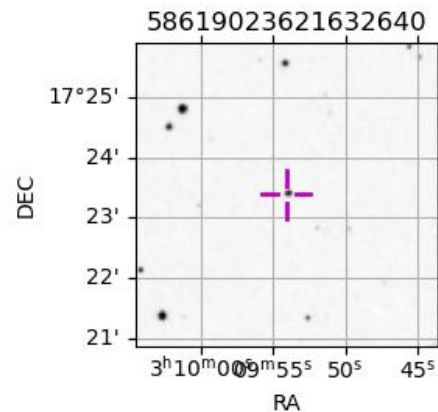

Observable events with sun below -5 deg and altitude above 5 deg unblocked by planet

Obs	Location	lat	Elon	Rings I	Planet	Rings E	Observed Events Interval	OEcode
PIC	Pic du Midi	42.9	0.1	++		++	DEC 05 23:42 - DEC 06 00:03	PnnRie
PAL	Palomar Mt (200")	33.4	243.1					PnnRnn
PMO	Purple Mtn Obs. Nanki	32.1	118.8					PnnRnn
KPNO	Kitt Peak Natl Obs	32.0	248.4					PnnRnn
MCD	McDonald Obs. 2.7m	30.7	256.0					PnnRnn
TEN	Teide Obs./Tenerife	28.3	343.5	+		+	DEC 05 23:46 - DEC 06 00:00	PnnRie
IRTF	Mauna Kea/IRTF	19.8	204.5					PnnRnn
KAV	Kavalur Observatory	12.6	78.8					PnnRnn
RIO	Rio de Janeiro	-22.9	316.8					PnnRnn
ESO	European Southern Obs	-29.3	289.3					PnnRnn
AAT	Siding Spring (AAT)	-31.3	149.1					PnnRnn
SAAO	So. Afr. Astro. Obs.	-32.4	20.8					PnnRnn
MSO	Mt. Stromlo Observato	-35.3	149.0					PnnRnn