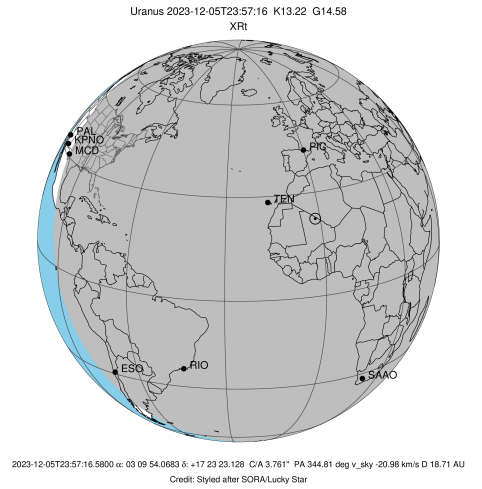

```
target                : Uranus
target radius (km)   : 25559.00
C/A epoch            : 2023-12-05T23:55:03.970
Event type          : XRt
: No Uranus occs
: Ring occs: topocentric, not geocentric
Observer code       : PIC
Location            : Pic du Midi
Latitude (deg)      : 42.93656
E. Longitude (deg)  : 0.14231
Altitude (km)       : 2.890
Gaia source ID      : 58619023621632640
2Mass ID (if available) : 03095407+1723231
ICRS Star Coord at Epoch: 03h 09m 54.06829s +17:23:23.12847s
RUWE (>1.4 is poor) : 1.03
K magnitude          : 13.221
G magnitude          : 14.585
RP magnitude         : 14.117
BP magnitude         : 14.886
DUPflag             : 0
Distance (au)       : 18.709
f0 (km)             : 0.000
g0 (km)             : 0.000
skyplane vel. (km/s) : -20.98
Sun-Target sep (deg) : 156.58
Sun-Moon sep (deg)  : 122.43
B (ring opening deg) : 61.30
PA of pole (deg)    : -89.95
Pole direction: RA (deg): 257.31100
Dec (deg): -15.17500
C/A sky separation (") : 3.599
C/A sky separation (km) : 48834.8
NAIF SPICE kernels  : RAJobs_U111+rgf15.spk
URKALLvl1.spk
ura111.bsp
IAU_URANUS_for_RINGFIT.tpc
vgr2.ura111.bsp
ura161.bsp
vgr2.ura161.bsp
peph.ura160.bsp
earthstns_itrf93_040916.bsp
earth_720101_070426.bpc
earth_200101_990628_predict.bpc
pg3f0000r.bsp
pg490000r.bsp
naif0012.tls
earth_flat_IAU.spk
```

Ring	I/E	UTC	b?	alt	alt-sun	radius	r-dot	lat-geo	lat-geodetic
epsilon	I	2023-12-05T23:42:15.245		58.37	-69.62	51544.29	-7.17		
lambda	I	2023-12-05T23:46:40.908		57.80	-69.67	50026.71	-4.26		

No planet occultations

lambda	E	2023-12-05T23:58:55.904		56.13	-69.60	50026.71	4.26		
epsilon	E	2023-12-06T00:03:19.380		55.50	-69.50	51527.69	7.16