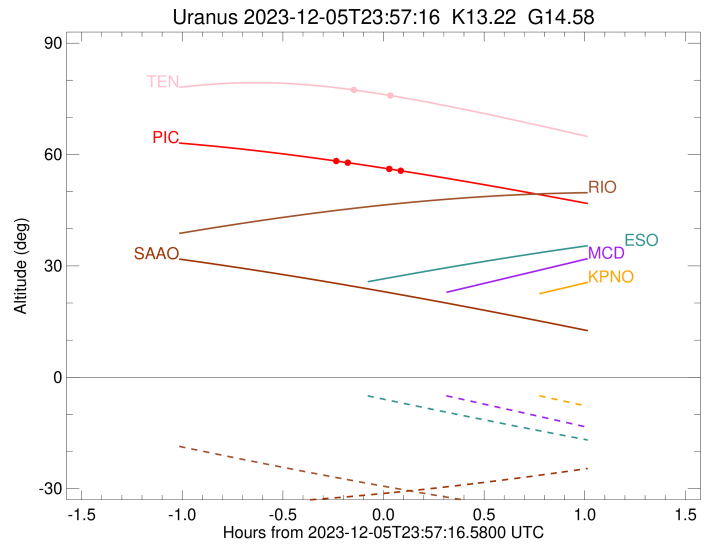

```
target                : Uranus
target radius (km)   : 25559.00
C/A epoch            : 2023-12-05T23:55:03.970
Event type          : XRt
: No Uranus occs
: Ring occs: topocentric, not geocentric
Observer code       : PIC
Location            : Pic du Midi
Latitude (deg)      : 42.93656
E. Longitude (deg)  : 0.14231
Altitude (km)       : 2.890
Gaia source ID      : 58619023621632640
2Mass ID (if available) : 03095407+1723231
ICRS Star Coord at Epoch: 03h 09m 54.06829s +17:23:23.12847s
RUWE (>1.4 is poor) : 1.03
K magnitude          : 13.221
G magnitude          : 14.585
RP magnitude         : 14.117
BP magnitude         : 14.886
DUPflag             : 0
Distance (au)       : 18.709
f0 (km)             : 0.000
g0 (km)             : 0.000
skyplane vel. (km/s) : -20.98
Sun-Target sep (deg) : 156.58
Sun-Moon sep (deg)  : 122.43
B (ring opening deg) : 61.30
PA of pole (deg)    : -89.95
Pole direction: RA (deg): 257.31100
Dec (deg): -15.17500
C/A sky separation (") : 3.599
C/A sky separation (km) : 48834.8
NAIF SPICE kernels  : RAJobs_U111+rgf15.spk
URKALLvl1.spk
ura111.bsp
IAU_URANUS_for_RINGFIT.tpc
vgr2.ura111.bsp
ura161.bsp
vgr2.ura161.bsp
peph.ura160.bsp
earthstns_itrf93_040916.bsp
earth_720101_070426.bpc
earth_200101_990628_predict.bpc
pg3f0000r.bsp
pg490000r.bsp
naif0012.tls
earth_flat_IAU.spk
```

Ring	I/E	UTC	b?	alt	alt-sun	radius	r-dot	lat-geo	lat-geodetic
epsilon	I	2023-12-05T23:42:15.245		58.37	-69.62	51544.29	-7.17		
lambda	I	2023-12-05T23:46:40.908		57.80	-69.67	50026.71	-4.26		

No planet occultations

lambda	E	2023-12-05T23:58:55.904		56.13	-69.60	50026.71	4.26		
epsilon	E	2023-12-06T00:03:19.380		55.50	-69.50	51527.69	7.16