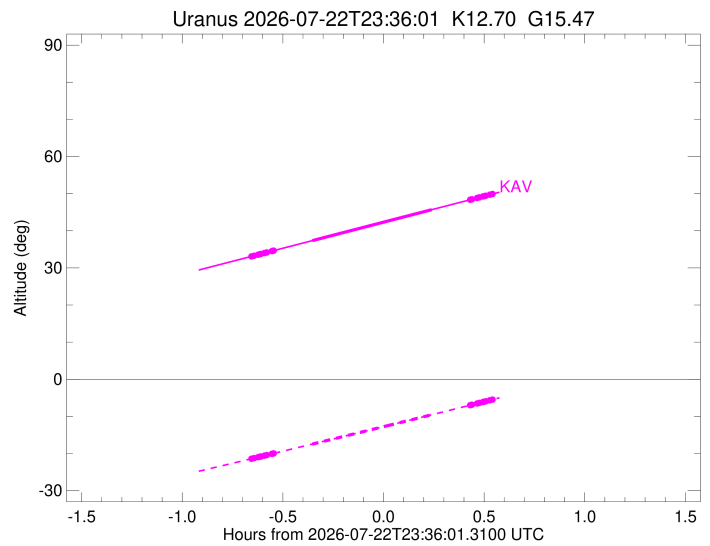

target : Uranus
target radius (km) : 25559.00
C/A epoch : 2026-07-22T23:32:39.880
Event type : PgtRgt
: Uranus occs: geocentric, topocentric
: Ring occs: geocentric, topocentric
Observer code : KAV
Location : Kavalur Observatory
Latitude (deg) : 12.57556
E. Longitude (deg) : 78.83167
Altitude (km) : 0.722
Gaia source ID : 52019823551785856
2Mass ID (if available) : 04092911+2051051
ICRS Star Coord at Epoch: 04h 09m 29.12968s +20:51:05.22238s
RUWE (>1.4 is poor) : 0.97
K magnitude : 12.704
G magnitude : 15.473
RP magnitude : 14.625
BP magnitude : 16.213
DUPflag : 0
Distance (au) : 20.012
f0 (km) : 0.000
g0 (km) : 0.000
skyplane vel. (km/s) : 23.20
Sun-Target sep (deg) : 55.49
Sun-Moon sep (deg) : 161.39
B (ring opening deg) : 74.71
PA of pole (deg) : -70.67
Pole direction: RA (deg): 257.31100
Dec (deg): -15.17500
C/A sky separation (") : 0.396
C/A sky separation (km) : 5751.4
NAIF SPICE kernels : RAJobs_U111+rgf15.spk
URKALLvl.spk
ura111.bsp
IAU_URANUS_for_RINGFIT.tpc
vgr2.ura111.bsp
ura161.bsp
vgr2.ura161.bsp
peph.ura160.bsp
earthstns_itrf93_040916.bsp
earth_720101_070426.bpc
earth_200101_990628_predict.bpc
pg3f0000r.bsp
pg490000r.bsp
naif0012.tls
earth_flat_IAU.spk

Ring	I/E	UTC	b?	alt	alt-sun	radius	r-dot	lat-geo	lat-geodetic
epsilon	I	2026-07-22T22:56:24.693		33.04	-21.46	51500.35	-23.49		
lambda	I	2026-07-22T22:57:27.467		33.29	-21.24	50026.71	-23.47		
delta	I	2026-07-22T22:58:41.048		33.58	-20.97	48300.35	-23.45		
gamma	I	2026-07-22T22:59:09.651		33.69	-20.87	47629.54	-23.45		
eta	I	2026-07-22T22:59:28.990		33.76	-20.80	47176.12	-23.44		
beta	I	2026-07-22T23:00:34.267		34.02	-20.56	45646.89	-23.43		
alpha	I	2026-07-22T23:01:15.081		34.18	-20.41	44689.43	-23.42		
4	I	2026-07-22T23:02:47.654		34.54	-20.08	42526.21	-23.40		
5	I	2026-07-22T23:03:01.782		34.59	-20.03	42201.53	-23.39		
6	I	2026-07-22T23:03:15.264		34.65	-19.98	41877.85	-23.38		
Uranus	I	2026-07-22T23:14:47.983		37.35	-17.46	25269.07		-11.00	-11.51
Uranus	E	2026-07-22T23:50:23.976		45.68	-9.56	25060.38		14.59	15.25
6	E	2026-07-23T00:01:49.705		48.35	-6.99	41794.76	23.27		
5	E	2026-07-23T00:02:08.581		48.42	-6.92	42247.28	23.28		
4	E	2026-07-23T00:02:24.667		48.48	-6.86	42615.97	23.28		
alpha	E	2026-07-23T00:03:56.216		48.84	-6.51	44742.16	23.30		
beta	E	2026-07-23T00:04:35.980		48.99	-6.36	45671.37	23.31		
eta	E	2026-07-23T00:05:40.562		49.25	-6.12	47176.12	23.32		
gamma	E	2026-07-23T00:05:59.685		49.32	-6.05	47622.08	23.32		
delta	E	2026-07-23T00:06:28.765		49.43	-5.94	48300.35	23.33		
lambda	E	2026-07-23T00:07:42.757		49.72	-5.66	50026.71	23.34		
epsilon	E	2026-07-23T00:08:18.058		49.86	-5.53	50850.61	23.36