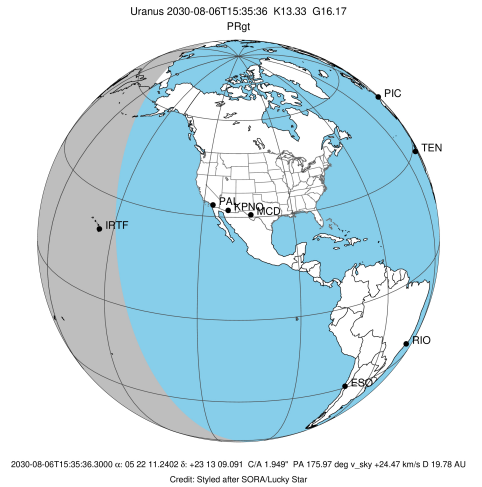

```
target                : Uranus
target radius (km)   : 25559.00
C/A epoch            : 2030-08-06T15:32:42.240
Event type          : PRgt
: Uranus occs: not geocentric or topocentric
: Ring occs: geocentric, topocentric
Observer code       : IRTF
Location            : Mauna Kea/IRTF
Latitude (deg)      : 19.82622
E. Longitude (deg)  : 204.52800
Altitude (km)       : 4.168
Gaia source ID      : 3416339380923488256
2Mass ID (if available) : 05221123+2313091
ICRS Star Coord at Epoch: 05h 22m 11.24021s +23:13:09.09101s
RUWE (>1.4 is poor) : 1.05
K magnitude         : 13.332
G magnitude         : 16.171
RP magnitude        : 15.249
BP magnitude        : 17.029
DUPflag            : 0
Distance (au)       : 19.780
f0 (km)            : 0.000
g0 (km)            : 0.000
skyplane vel. (km/s) : 24.47
Sun-Target sep (deg) : 52.49
Sun-Moon sep (deg)  : 141.70
B (ring opening deg) : 81.40
PA of pole (deg)    : 21.36
Pole direction: RA (deg): 257.31100
Dec (deg): -15.17500
C/A sky separation (") : 1.993
C/A sky separation (km) : 28595.0
NAIF SPICE kernels  : RAJobs_U111+rgf15.spk
URKALLvl1.spk
urall1.bsp
IAU_URANUS_for_RINGFIT.tpc
vgr2.urall1.bsp
ural61.bsp
vgr2.ural61.bsp
peph.ural60.bsp
earthstns_itr93_040916.bsp
earth_720101_070426.bpc
earth_200101_990628_predict.bpc
pg3f0000r.bsp
pg490000r.bsp
naif0012.tls
earth_flat_IAU.spk
```

Ring	I/E	UTC	b?	alt	alt-sun	radius	r-dot	lat-geo	lat-geodetic
epsilon	I	2030-08-06T15:04:10.682		38.78	-13.06	50798.22	-20.04		
lambda	I	2030-08-06T15:04:49.438		38.92	-12.92	50026.71	-19.83		
delta	I	2030-08-06T15:06:17.286		39.26	-12.60	48300.35	-19.47		
gamma	I	2030-08-06T15:06:52.284		39.39	-12.48	47621.82	-19.31		
eta	I	2030-08-06T15:07:15.432		39.48	-12.39	47176.12	-19.20		
beta	I	2030-08-06T15:08:34.860		39.78	-12.10	45665.99	-18.81		
alpha	I	2030-08-06T15:09:27.346		39.98	-11.91	44685.52	-18.52		
4	I	2030-08-06T15:11:24.013		40.43	-11.49	42567.06	-17.82		
5	I	2030-08-06T15:11:45.524		40.51	-11.41	42180.88	-17.67		
6	I	2030-08-06T15:12:07.831		40.59	-11.33	41795.55	-17.54		

No planet occultations

6	E	2030-08-06T15:53:41.995		50.13	-2.16x	41830.95	17.49		
5	E	2030-08-06T15:54:01.670		50.21	-2.09x	42179.29	17.61		
4	E	2030-08-06T15:54:21.436		50.28	-2.02x	42526.60	17.76		
alpha	E	2030-08-06T15:56:22.202		50.74	-1.57x	44716.33	18.46		
beta	E	2030-08-06T15:57:13.926		50.94	-1.38x	45679.25	18.75		
eta	E	2030-08-06T15:58:32.945		51.25	-1.08x	47176.12	19.13		
gamma	E	2030-08-06T15:58:56.324		51.34	-0.99x	47624.65	19.24		
delta	E	2030-08-06T15:59:31.306		51.47	-0.86x	48300.35	19.39		
lambda	E	2030-08-06T16:00:59.495		51.81	-0.53x	50026.71	19.75		
epsilon	E	2030-08-06T16:02:11.872		52.08	-0.26x	51466.26	19.95