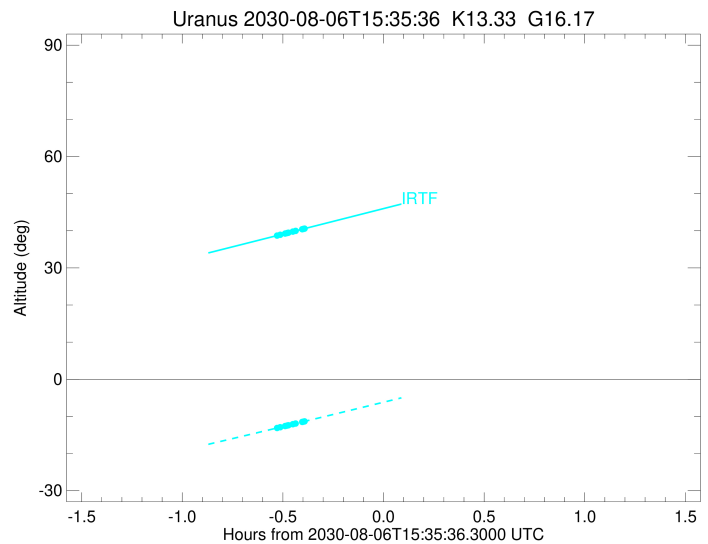

```
target                : Uranus
target radius (km)   : 25559.00
C/A epoch            : 2030-08-06T15:32:42.240
Event type          : PRgt
: Uranus occs: not geocentric or topocentric
: Ring occs: geocentric, topocentric
Observer code       : IRTF
Location            : Mauna Kea/IRTF
Latitude (deg)      : 19.82622
E. Longitude (deg)  : 204.52800
Altitude (km)       : 4.168
Gaia source ID      : 3416339380923488256
2Mass ID (if available) : 05221123+2313091
ICRS Star Coord at Epoch: 05h 22m 11.24021s +23:13:09.09101s
RUWE (>1.4 is poor) : 1.05
K magnitude         : 13.332
G magnitude         : 16.171
RP magnitude        : 15.249
BP magnitude        : 17.029
DUPflag            : 0
Distance (au)       : 19.780
f0 (km)            : 0.000
g0 (km)            : 0.000
skyplane vel. (km/s) : 24.47
Sun-Target sep (deg) : 52.49
Sun-Moon sep (deg)  : 141.70
B (ring opening deg) : 81.40
PA of pole (deg)    : 21.36
Pole direction: RA (deg): 257.31100
Dec (deg): -15.17500
C/A sky separation (") : 1.993
C/A sky separation (km) : 28595.0
NAIF SPICE kernels  : RAJobs_U111+rgf15.spk
URKALLvl1.spk
urall1.bsp
IAU_URANUS_for_RINGFIT.tpc
vgr2.urall1.bsp
ural61.bsp
vgr2.ural61.bsp
peph.ural60.bsp
earthstns_itr93_040916.bsp
earth_720101_070426.bpc
earth_200101_990628_predict.bpc
pg3f0000r.bsp
pg490000r.bsp
naif0012.tls
earth_flat_IAU.spk
```

Ring	I/E	UTC	b?	alt	alt-sun	radius	r-dot	lat-geo	lat-geodetic
epsilon	I	2030-08-06T15:04:10.682		38.78	-13.06	50798.22	-20.04		
lambda	I	2030-08-06T15:04:49.438		38.92	-12.92	50026.71	-19.83		
delta	I	2030-08-06T15:06:17.286		39.26	-12.60	48300.35	-19.47		
gamma	I	2030-08-06T15:06:52.284		39.39	-12.48	47621.82	-19.31		
eta	I	2030-08-06T15:07:15.432		39.48	-12.39	47176.12	-19.20		
beta	I	2030-08-06T15:08:34.860		39.78	-12.10	45665.99	-18.81		
alpha	I	2030-08-06T15:09:27.346		39.98	-11.91	44685.52	-18.52		
4	I	2030-08-06T15:11:24.013		40.43	-11.49	42567.06	-17.82		
5	I	2030-08-06T15:11:45.524		40.51	-11.41	42180.88	-17.67		
6	I	2030-08-06T15:12:07.831		40.59	-11.33	41795.55	-17.54		

No planet occultations

6	E	2030-08-06T15:53:41.995		50.13	-2.16x	41830.95	17.49		
5	E	2030-08-06T15:54:01.670		50.21	-2.09x	42179.29	17.61		
4	E	2030-08-06T15:54:21.436		50.28	-2.02x	42526.60	17.76		
alpha	E	2030-08-06T15:56:22.202		50.74	-1.57x	44716.33	18.46		
beta	E	2030-08-06T15:57:13.926		50.94	-1.38x	45679.25	18.75		
eta	E	2030-08-06T15:58:32.945		51.25	-1.08x	47176.12	19.13		
gamma	E	2030-08-06T15:58:56.324		51.34	-0.99x	47624.65	19.24		
delta	E	2030-08-06T15:59:31.306		51.47	-0.86x	48300.35	19.39		
lambda	E	2030-08-06T16:00:59.495		51.81	-0.53x	50026.71	19.75		
epsilon	E	2030-08-06T16:02:11.872		52.08	-0.26x	51466.26	19.95