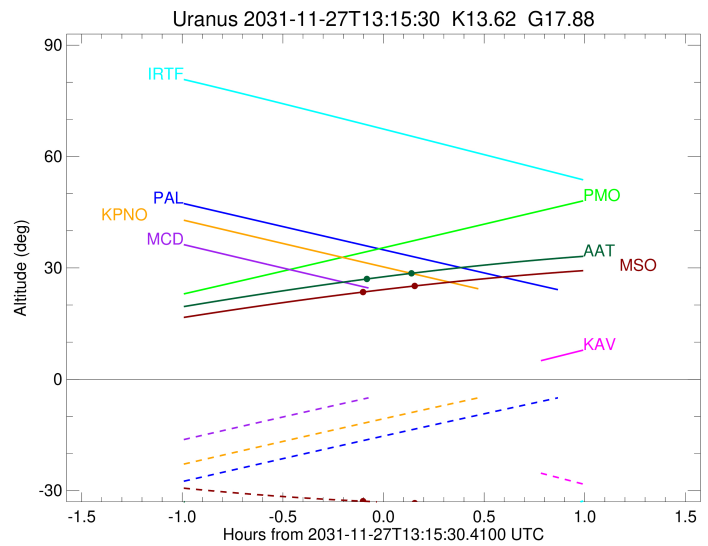

target : Uranus
target radius (km) : 25559.00
C/A epoch : 2031-11-27T13:17:55.990
Event type : XRt
: No Uranus occs
: Ring occs: topocentric, not geocentric
Observer code : AAT
Location : Siding Spring (AAT)
Latitude (deg) : -31.27703
E. Longitude (deg) : 149.06608
Altitude (km) : 1.164
Gaia source ID : 3404408679033933696
2Mass ID (if available) : 05404760+2330555
ICRS Star Coord at Epoch: 05h 40m 47.59962s +23:30:55.55084s
RUWE (>1.4 is poor) : 1.09
K magnitude : 13.621
G magnitude : 17.877
RP magnitude : 16.706
BP magnitude : 19.284
DUPflag : 0
Distance (au) : 18.166
f0 (km) : 0.000
g0 (km) : 0.000
skyplane vel. (km/s) : -21.46
Sun-Target sep (deg) : 159.04
Sun-Moon sep (deg) : 37.34
B (ring opening deg) : 78.83
PA of pole (deg) : 43.12
Pole direction: RA (deg): 257.31100
Dec (deg): -15.17500
C/A sky separation (") : 3.788
C/A sky separation (km) : 49906.9
NAIF SPICE kernels : RAJobs_U111+rgf15.spk
URKALLvl.spk
ura111.bsp
IAU_URANUS_for_RINGFIT.tpc
vgr2.ura111.bsp
ura161.bsp
vgr2.ura161.bsp
peph.ura160.bsp
earthstns_itrf93_040916.bsp
earth_720101_070426.bpc
earth_200101_990628_predict.bpc
pg3f0000r.bsp
pg490000r.bsp
naif0012.tls
earth_flat_IAU.spk

Ring	I/E	UTC	b?	alt	alt-sun	radius	r-dot	lat-geo	lat-geodetic
epsilon	I	2031-11-27T13:12:34.041		27.26	-36.93	50776.92	-2.59		

No planet occultations

epsilon	E	2031-11-27T13:21:40.145		28.30	-37.27	50750.81	2.60