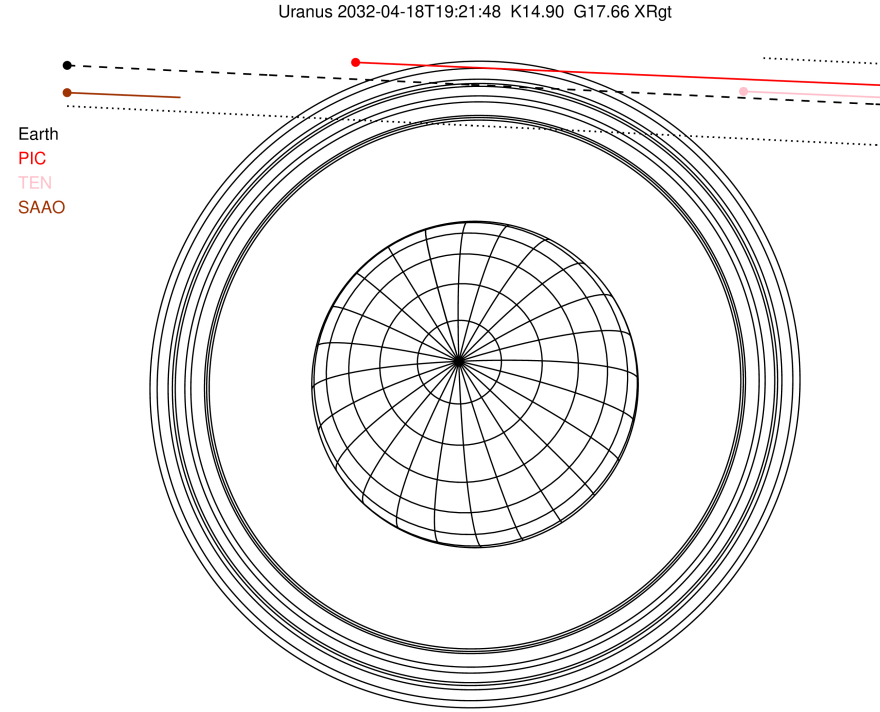

target : Uranus
target radius (km) : 25559.00
C/A epoch : 2032-04-18T19:21:48.010
Event type : XRgt
: No Uranus occs
: Ring occs: geocentric, topocentric
Gaia source ID : 3404542132257366656
2Mass ID (if available) : 05324811+2327060

ICRS Star Coord at Epoch: 05h 32m 48.10494s +23:27:06.03817s

RUWE (>1.4 is poor) : 1.01
K magnitude : 14.898
G magnitude : 17.661
RP magnitude : 16.814
BP magnitude : 18.355
DUPflag : 0
Distance (au) : 19.624
f0 (km) : 0.000
g0 (km) : 0.000
skyplane vel. (km/s) : 23.48
Sun-Target sep (deg) : 54.90
Sun-Moon sep (deg) : 48.06
B (ring opening deg) : 80.03
PA of pole (deg) : 34.91

#	a(km)	ring
1	41837.2	6
2	42235.0	5
3	42571.2	4
4	44718.5	alpha
5	45661.1	beta
6	47176.1	eta
7	47626.3	gamma
8	48300.3	delta
9	50026.7	lambda
10	51149.4	epsilon

Observable events with sun below -5 deg and altitude above 5 deg unblocked by planet

Obs	Location	lat	Elon	Rings I	Planet	Rings E	Observed Events Interval	OEcode
PIC	Pic du Midi	42.9	0.1	+			+ APR 18 19:16 - APR 18 19:33	PnnRie
PAL	Palomar Mt (200")	33.4	243.1					PnnRnn
PMO	Purple Mtn Obs. Nanki	32.1	118.8					PnnRnn
KPNO	Kitt Peak Natl Obs	32.0	248.4					PnnRnn
MCD	McDonald Obs. 2.7m	30.7	256.0					PnnRnn
TEN	Teide Obs./Tenerife	28.3	343.5					PnnRnn
IRTF	Mauna Kea/IRTF	19.8	204.5					PnnRnn
KAV	Kavalur Observatory	12.6	78.8					PnnRnn
RIO	Rio de Janeiro	-22.9	316.8					PnnRnn
ESO	European Southern Obs	-29.3	289.3					PnnRnn
AAT	Siding Spring (AAT)	-31.3	149.1					PnnRnn
SAAO	So. Afr. Astro. Obs.	-32.4	20.8					PnnRnn
MSO	Mt. Stromlo Observato	-35.3	149.0					PnnRnn