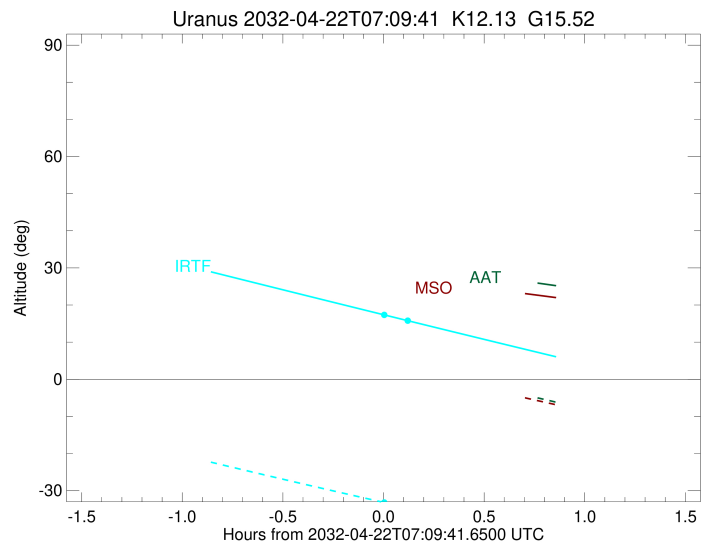

target : Uranus
target radius (km) : 25559.00
C/A epoch : 2032-04-22T07:13:56.260
Event type : XRt
: No Uranus occs
: Ring occs: topocentric, not geocentric
Observer code : IRTF
Location : Mauna Kea/IRTF
Latitude (deg) : 19.82622
E. Longitude (deg) : 204.52800
Altitude (km) : 4.168
Gaia source ID : 3404539967593854592
2Mass ID (if available) : 05332524+2327234
ICRS Star Coord at Epoch: 05h 33m 25.25275s +23:27:23.42335s
RUWE (>1.4 is poor) : 0.99
K magnitude : 12.134
G magnitude : 15.519
RP magnitude : 14.553
BP magnitude : 16.460
DUPflag : 0
Distance (au) : 19.671
f0 (km) : 0.000
g0 (km) : 0.000
skyplane vel. (km/s) : 24.83
Sun-Target sep (deg) : 51.63
Sun-Moon sep (deg) : 89.83
B (ring opening deg) : 79.95
PA of pole (deg) : 35.61
Pole direction: RA (deg): 257.31100
Dec (deg): -15.17500
C/A sky separation (") : 3.532
C/A sky separation (km) : 50395.7
NAIF SPICE kernels : RAJobs_U111+rgf15.spk
URKALLvl.spk
ura111.bsp
IAU_URANUS_for_RINGFIT.tpc
vgr2.ura111.bsp
ura161.bsp
vgr2.ura161.bsp
peph.ura160.bsp
earthstns_itrf93_040916.bsp
earth_720101_070426.bpc
earth_200101_990628_predict.bpc
pg3f0000r.bsp
pg490000r.bsp
naif0012.tls
earth_flat_IAU.spk

Ring	I/E	UTC	b?	alt	alt-sun	radius	r-dot	lat-geo	lat-geodetic
epsilon	I	2032-04-22T07:11:46.157		16.93	-33.57	50906.61	0.63		

No planet occultations

epsilon	E	2032-04-22T07:16:03.904		15.97	-34.43	50906.56	-0.40