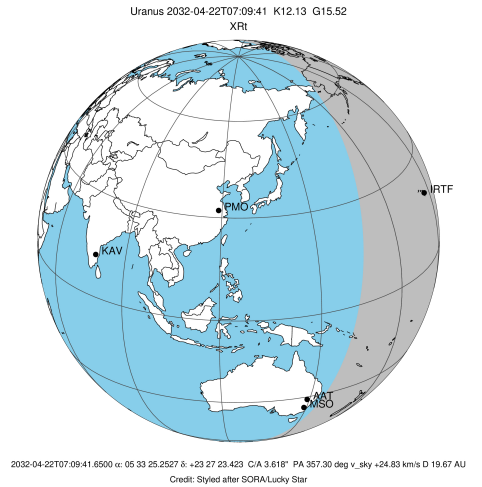

target : Uranus
target radius (km) : 25559.00
C/A epoch : 2032-04-22T07:13:56.260
Event type : XRt
: No Uranus occs
: Ring occs: topocentric, not geocentric
Observer code : IRTF
Location : Mauna Kea/IRTF
Latitude (deg) : 19.82622
E. Longitude (deg) : 204.52800
Altitude (km) : 4.168
Gaia source ID : 3404539967593854592
2Mass ID (if available) : 05332524+2327234
ICRS Star Coord at Epoch: 05h 33m 25.25275s +23:27:23.42335s
RUWE (>1.4 is poor) : 0.99
K magnitude : 12.134
G magnitude : 15.519
RP magnitude : 14.553
BP magnitude : 16.460
DUPflag : 0
Distance (au) : 19.671
f0 (km) : 0.000
g0 (km) : 0.000
skyplane vel. (km/s) : 24.83
Sun-Target sep (deg) : 51.63
Sun-Moon sep (deg) : 89.83
B (ring opening deg) : 79.95
PA of pole (deg) : 35.61
Pole direction: RA (deg): 257.31100
Dec (deg): -15.17500
C/A sky separation (") : 3.532
C/A sky separation (km) : 50395.7
NAIF SPICE kernels : RAJobs_U111+rgf15.spk
URKALLvl.spk
ura111.bsp
IAU_URANUS_for_RINGFIT.tpc
vgr2.ura111.bsp
ura161.bsp
vgr2.ura161.bsp
peph.ura160.bsp
earthstns_itrf93_040916.bsp
earth_720101_070426.bpc
earth_200101_990628_predict.bpc
pg3f0000r.bsp
pg490000r.bsp
naif0012.tls
earth_flat_IAU.spk

Ring	I/E	UTC	b?	alt	alt-sun	radius	r-dot	lat-geo	lat-geodetic
epsilon	I	2032-04-22T07:11:46.157		16.93	-33.57	50906.61	0.63		

No planet occultations

epsilon	E	2032-04-22T07:16:03.904		15.97	-34.43	50906.56	-0.40