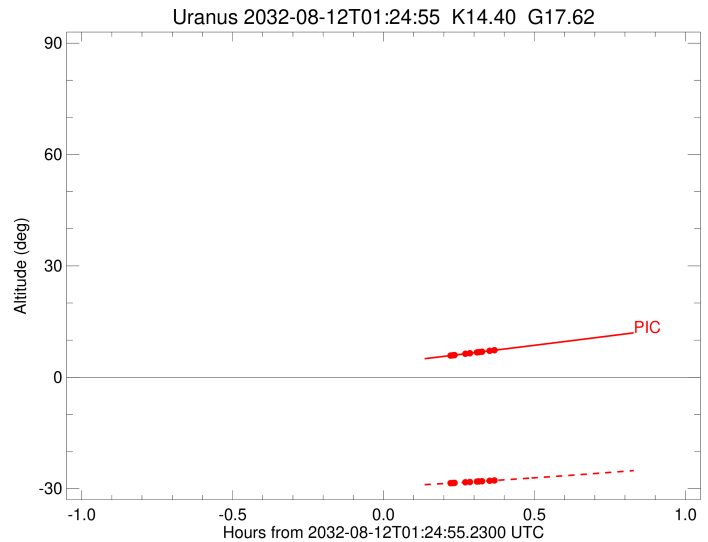

target : Uranus
target radius (km) : 25559.00
C/A epoch : 2032-08-12T01:22:09.840
Event type : PRgt
: Uranus occs: not geocentric or topocentric
: Ring occs: geocentric, topocentric
Observer code : PIC
Location : Pic du Midi
Latitude (deg) : 42.93656
E. Longitude (deg) : 0.14231
Altitude (km) : 2.890
Gaia source ID : 3424866982654722944
2Mass ID (if available) : 05593985+2336542
ICRS Star Coord at Epoch: 05h 59m 39.86004s +23:36:54.22657s
RUWE (>1.4 is poor) : 1.05
K magnitude : 14.400
G magnitude : 17.617
RP magnitude : 16.666
BP magnitude : 18.572
DUPflag : 0
Distance (au) : 19.685
f0 (km) : 0.000
g0 (km) : 0.000
skyplane vel. (km/s) : 25.69
Sun-Target sep (deg) : 49.53
Sun-Moon sep (deg) : 113.26
B (ring opening deg) : 75.43
PA of pole (deg) : 56.87
Pole direction: RA (deg): 257.31100
Dec (deg): -15.17500
C/A sky separation (") : 2.354
C/A sky separation (km) : 33612.3
NAIF SPICE kernels : RAJobs_U111+rgf15.spk
URKALLvl.spk
ura111.bsp
IAU_URANUS_for_RINGFIT.tpc
vgr2.ura111.bsp
ura161.bsp
vgr2.ura161.bsp
peph.ura160.bsp
earthstns_itr93_040916.bsp
earth_720101_070426.bpc
earth_200101_990628_predict.bpc
pg3f0000r.bsp
pg490000r.bsp
naif0012.tls
earth_flat_IAU.spk

b: ring blocked by planet x: target alt < 5.0 deg or sun > -5.0 deg

Ring	I/E	UTC	b?	alt	alt-sun	radius	r-dot	lat-geo	lat-geodetic
epsilon	I	2032-08-12T00:58:56.481		-0.40x	-31.07	50829.92	-19.60		
lambda	I	2032-08-12T00:59:37.547		-0.30x	-31.04	50026.71	-19.43		
delta	I	2032-08-12T01:01:07.806		-0.07x	-30.96	48300.35	-18.81		
gamma	I	2032-08-12T01:01:43.601		0.02x	-30.93	47631.56	-18.55		
eta	I	2032-08-12T01:02:08.275		0.09x	-30.91	47176.12	-18.36		
beta	I	2032-08-12T01:03:31.181		0.30x	-30.84	45680.81	-17.70		
alpha	I	2032-08-12T01:04:24.558		0.44x	-30.79	44751.29	-17.23		
4	I	2032-08-12T01:06:38.090		0.78x	-30.67	42535.89	-15.94		
5	I	2032-08-12T01:06:53.521		0.82x	-30.66	42286.49	-15.80		
6	I	2032-08-12T01:07:20.107		0.89x	-30.63	41862.64	-15.46		

No planet occultations

6	E	2032-08-12T01:38:12.659		5.84	-28.53	41812.89	15.43		
5	E	2032-08-12T01:38:44.457		5.93	-28.49	42308.66	15.77		
4	E	2032-08-12T01:39:02.246		5.97	-28.46	42588.95	15.91		
alpha	E	2032-08-12T01:41:11.544		6.33	-28.29	44732.01	17.19		
beta	E	2032-08-12T01:42:05.216		6.48	-28.21	45667.22	17.65		
eta	E	2032-08-12T01:43:29.116		6.71	-28.10	47176.12	18.32		
gamma	E	2032-08-12T01:43:53.549		6.77	-28.06	47625.91	18.50		
delta	E	2032-08-12T01:44:29.747		6.87	-28.01	48300.35	18.76		
lambda	E	2032-08-12T01:46:00.263		7.12	-27.88	50026.71	19.37		
epsilon	E	2032-08-12T01:46:46.658		7.25	-27.81	50932.21	19.54