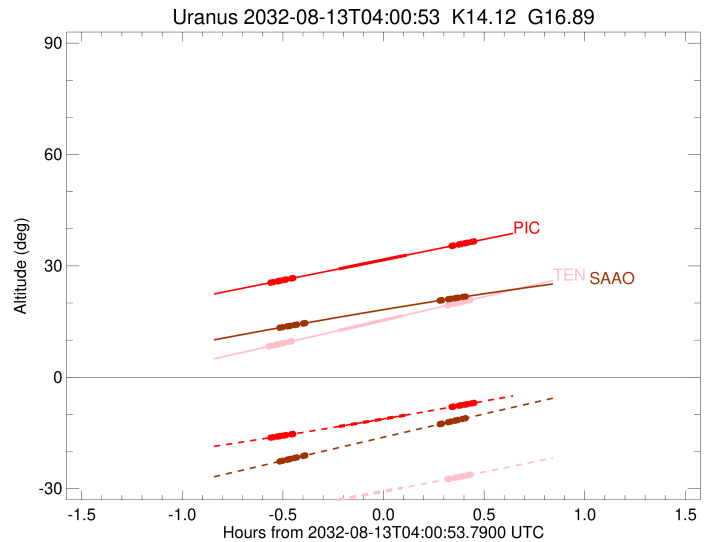

target : Uranus
target radius (km) : 25559.00
C/A epoch : 2032-08-13T03:57:07.040
Event type : PgtRgt
: Uranus occs: geocentric, topocentric
: Ring occs: geocentric, topocentric
Observer code : TEN
Location : Teide Obs./Tenerife
Latitude (deg) : 28.30050
E. Longitude (deg) : 343.48909
Altitude (km) : 2.395
Gaia source ID : 3424867158750309888
2Mass ID (if available) : 05595229+2336516
ICRS Star Coord at Epoch: 05h 59m 52.30432s +23:36:51.69447s
RUWE (>1.4 is poor) : 0.97
K magnitude : 14.123
G magnitude : 16.892
RP magnitude : 16.044
BP magnitude : 17.653
DUPflag : 0
Distance (au) : 19.671
f0 (km) : 0.000
g0 (km) : 0.000
skyplane vel. (km/s) : 25.28
Sun-Target sep (deg) : 50.55
Sun-Moon sep (deg) : 126.73
B (ring opening deg) : 75.39
PA of pole (deg) : 56.99
Pole direction: RA (deg): 257.31100
Dec (deg): -15.17500
C/A sky separation (") : 1.464
C/A sky separation (km) : 20889.1
NAIF SPICE kernels : RAJobs_U111+rgf15.spk
URKALLvl.spk
ura111.bsp
IAU_URANUS_for_RINGFIT.tpc
vgr2.ura111.bsp
ura161.bsp
vgr2.ura161.bsp
peph.ura160.bsp
earthstns_itrfr93_040916.bsp
earth_720101_070426.bpc
earth_200101_990628_predict.bpc
pg3f0000r.bsp
pg490000r.bsp
naif0012.tls
earth_flat_IAU.spk

Ring	I/E	UTC	b?	alt	alt-sun	radius	r-dot	lat-geo	lat-geodetic
epsilon	I	2032-08-13T03:26:39.880		8.30	-36.16	51237.28	-23.70		
lambda	I	2032-08-13T03:27:31.261		8.47	-36.03	50026.71	-23.50		
delta	I	2032-08-13T03:28:45.013		8.72	-35.85	48300.35	-23.31		
gamma	I	2032-08-13T03:29:13.882		8.82	-35.78	47628.51	-23.23		
eta	I	2032-08-13T03:29:33.377		8.89	-35.73	47176.12	-23.18		
beta	I	2032-08-13T03:30:38.964		9.11	-35.57	45662.93	-22.97		
alpha	I	2032-08-13T03:31:20.135		9.25	-35.46	44718.59	-22.83		
4	I	2032-08-13T03:32:56.279		9.58	-35.22	42537.00	-22.50		
5	I	2032-08-13T03:33:12.362		9.64	-35.18	42183.02	-22.42		
6	I	2032-08-13T03:33:25.970		9.68	-35.15	41874.76	-22.37		
Uranus	I	2032-08-13T03:47:24.174		12.57	-32.96	25557.53		0.74	0.77
Uranus	E	2032-08-13T04:06:18.273		16.51	-29.83	25099.46		-13.31	-13.92
6	E	2032-08-13T04:19:59.562		19.39	-27.46	41801.44	22.28		
5	E	2032-08-13T04:20:17.277		19.45	-27.41	42207.85	22.33		
4	E	2032-08-13T04:20:35.531		19.52	-27.35	42614.21	22.41		
alpha	E	2032-08-13T04:22:07.411		19.84	-27.08	44690.23	22.74		
beta	E	2032-08-13T04:22:49.278		19.99	-26.96	45643.70	22.87		
eta	E	2032-08-13T04:23:55.986		20.22	-26.76	47176.12	23.07		
gamma	E	2032-08-13T04:24:15.249		20.29	-26.70	47621.08	23.13		
delta	E	2032-08-13T04:24:44.571		20.40	-26.61	48300.35	23.20		
lambda	E	2032-08-13T04:25:58.672		20.66	-26.39	50026.71	23.39		
epsilon	E	2032-08-13T04:26:56.535		20.86	-26.22	51383.76	23.59