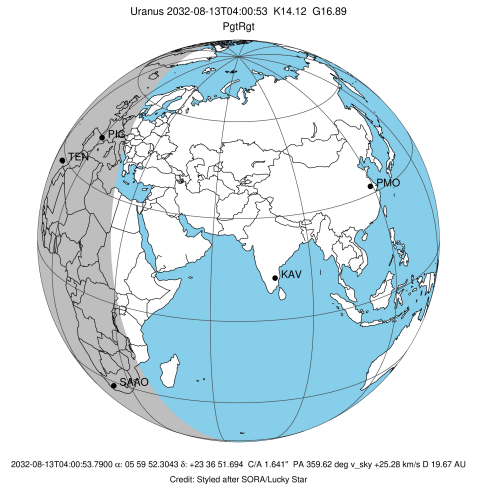

target : Uranus
target radius (km) : 25559.00
C/A epoch : 2032-08-13T03:57:07.040
Event type : PgtRgt
: Uranus occs: geocentric, topocentric
: Ring occs: geocentric, topocentric
Observer code : TEN
Location : Teide Obs./Tenerife
Latitude (deg) : 28.30050
E. Longitude (deg) : 343.48909
Altitude (km) : 2.395
Gaia source ID : 3424867158750309888
2Mass ID (if available) : 05595229+2336516
ICRS Star Coord at Epoch: 05h 59m 52.30432s +23:36:51.69447s
RUWE (>1.4 is poor) : 0.97
K magnitude : 14.123
G magnitude : 16.892
RP magnitude : 16.044
BP magnitude : 17.653
DUPflag : 0
Distance (au) : 19.671
f0 (km) : 0.000
g0 (km) : 0.000
skyplane vel. (km/s) : 25.28
Sun-Target sep (deg) : 50.55
Sun-Moon sep (deg) : 126.73
B (ring opening deg) : 75.39
PA of pole (deg) : 56.99
Pole direction: RA (deg): 257.31100
Dec (deg): -15.17500
C/A sky separation (") : 1.464
C/A sky separation (km) : 20889.1
NAIF SPICE kernels : RAJobs_U111+rgf15.spk
URKALLvl.spk
ura111.bsp
IAU_URANUS_for_RINGFIT.tpc
vgr2.ura111.bsp
ura161.bsp
vgr2.ura161.bsp
peph.ura160.bsp
earthstns_itrfr93_040916.bsp
earth_720101_070426.bpc
earth_200101_990628_predict.bpc
pg3f0000r.bsp
pg490000r.bsp
naif0012.tls
earth_flat_IAU.spk

Ring	I/E	UTC	b?	alt	alt-sun	radius	r-dot	lat-geo	lat-geodetic
epsilon	I	2032-08-13T03:26:39.880		8.30	-36.16	51237.28	-23.70		
lambda	I	2032-08-13T03:27:31.261		8.47	-36.03	50026.71	-23.50		
delta	I	2032-08-13T03:28:45.013		8.72	-35.85	48300.35	-23.31		
gamma	I	2032-08-13T03:29:13.882		8.82	-35.78	47628.51	-23.23		
eta	I	2032-08-13T03:29:33.377		8.89	-35.73	47176.12	-23.18		
beta	I	2032-08-13T03:30:38.964		9.11	-35.57	45662.93	-22.97		
alpha	I	2032-08-13T03:31:20.135		9.25	-35.46	44718.59	-22.83		
4	I	2032-08-13T03:32:56.279		9.58	-35.22	42537.00	-22.50		
5	I	2032-08-13T03:33:12.362		9.64	-35.18	42183.02	-22.42		
6	I	2032-08-13T03:33:25.970		9.68	-35.15	41874.76	-22.37		
Uranus	I	2032-08-13T03:47:24.174		12.57	-32.96	25557.53		0.74	0.77
Uranus	E	2032-08-13T04:06:18.273		16.51	-29.83	25099.46		-13.31	-13.92
6	E	2032-08-13T04:19:59.562		19.39	-27.46	41801.44	22.28		
5	E	2032-08-13T04:20:17.277		19.45	-27.41	42207.85	22.33		
4	E	2032-08-13T04:20:35.531		19.52	-27.35	42614.21	22.41		
alpha	E	2032-08-13T04:22:07.411		19.84	-27.08	44690.23	22.74		
beta	E	2032-08-13T04:22:49.278		19.99	-26.96	45643.70	22.87		
eta	E	2032-08-13T04:23:55.986		20.22	-26.76	47176.12	23.07		
gamma	E	2032-08-13T04:24:15.249		20.29	-26.70	47621.08	23.13		
delta	E	2032-08-13T04:24:44.571		20.40	-26.61	48300.35	23.20		
lambda	E	2032-08-13T04:25:58.672		20.66	-26.39	50026.71	23.39		
epsilon	E	2032-08-13T04:26:56.535		20.86	-26.22	51383.76	23.59