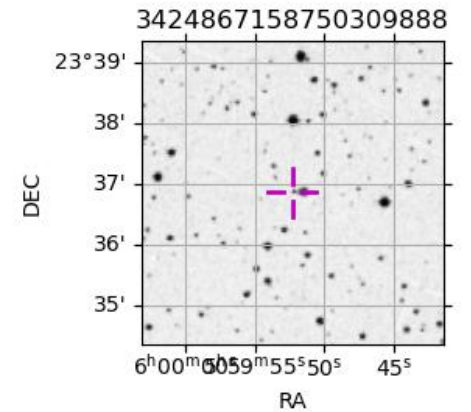

#	a(km)	ring
1	41837.2	6
2	42235.0	5
3	42571.2	4
4	44718.5	alpha
5	45661.1	beta
6	47176.1	eta
7	47626.3	gamma
8	48300.3	delta
9	50026.7	lambda
10	51149.4	epsilon

Observable events with sun below -5 deg and altitude above 5 deg unblocked by planet

Obs	Location	lat	Elon	Rings I	Planet	Rings E	Observed Events Interval	OEcode
PIC	Pic du Midi	42.9	0.1	+++++	+ +	+++++	AUG 13 03:27 - AUG 13 04:28	PieRie
PAL	Palomar Mt (200")	33.4	243.1					PnnRnn
PMO	Purple Mtn Obs. Nanki	32.1	118.8					PnnRnn
KPNO	Kitt Peak Natl Obs	32.0	248.4					PnnRnn
MCD	McDonald Obs. 2.7m	30.7	256.0					PnnRnn
TEN	Teide Obs./Tenerife	28.3	343.5	+++++	+ +	+++++	AUG 13 03:26 - AUG 13 04:26	PieRie
IRTF	Mauna Kea/IRTF	19.8	204.5					PnnRnn
KAV	Kavalur Observatory	12.6	78.8					PnnRnn
RIO	Rio de Janeiro	-22.9	316.8					PnnRnn
ESO	European Southern Obs	-29.3	289.3					PnnRnn
AAT	Siding Spring (AAT)	-31.3	149.1					PnnRnn
SAAO	So. Afr. Astro. Obs.	-32.4	20.8	+++++		+++++	AUG 13 03:29 - AUG 13 04:25	PnnRie
MSO	Mt. Stromlo Observato	-35.3	149.0					PnnRnn