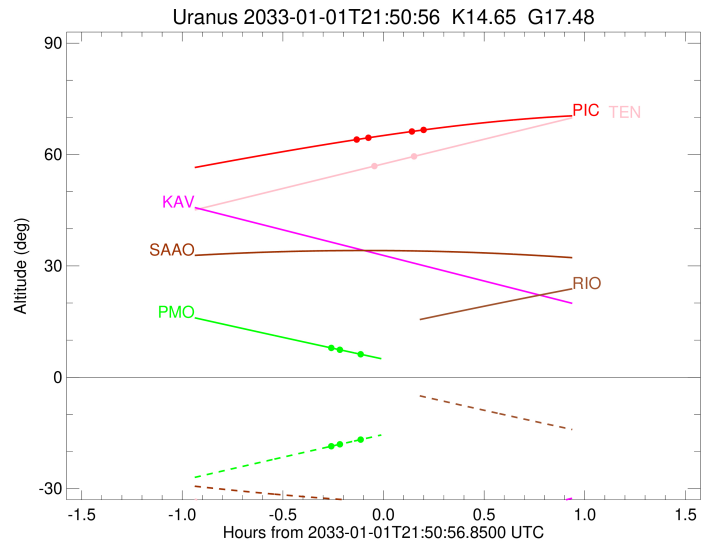

```
target                : Uranus
target radius (km)   : 25559.00
C/A epoch            : 2033-01-01T21:51:59.380
Event type           : XRt
: No Uranus occs
: Ring occs: topocentric, not geocentric
Observer code        : PIC
Location             : Pic du Midi
Latitude (deg)       : 42.93656
E. Longitude (deg)   : 0.14231
Altitude (km)        : 2.890
Gaia source ID       : 3427822985305799040
2Mass ID (if available) : 05540690+2338449
ICRS Star Coord at Epoch: 05h 54m 06.91235s +23:38:44.87697s
RUWE (>1.4 is poor) : 1.07
K magnitude          : 14.653
G magnitude          : 17.478
RP magnitude         : 16.585
BP magnitude         : 18.333
DUPflag             : 0
Distance (au)        : 18.057
f0 (km)              : 0.000
g0 (km)              : 0.000
skyplane vel. (km/s) : -22.71
Sun-Target sep (deg) : 167.31
Sun-Moon sep (deg)   : 160.82
B (ring opening deg) : 76.46
PA of pole (deg)     : 53.31
Pole direction: RA (deg): 257.31100
Dec (deg): -15.17500
C/A sky separation (") : 3.719
C/A sky separation (km) : 48710.1
NAIF SPICE kernels   : RAJobs_U111+rgf15.spk
URKALLvl1.spk
urall1.bsp
IAU_URANUS_for_RINGFIT.tpc
vgr2.urall1.bsp
ural61.bsp
vgr2.ural61.bsp
peph.ural60.bsp
earthstns_itrfr93_040916.bsp
earth_720101_070426.bpc
earth_200101_990628_predict.bpc
pg3f0000r.bsp
pg490000r.bsp
naif0012.tls
earth_flat_IAU.spk
```

```
b: ring blocked by planet  x: target alt < 5.0 deg or sun > -5.0 deg
Ring      I/E      UTC      b? alt  alt-sun  radius  r-dot  lat-geo lat-geodetic
-----
epsilon   I  2033-01-01T21:44:05.530  64.19 -55.05  50749.01 -5.78
lambda    I  2033-01-01T21:46:29.987  64.52 -55.46  50026.71 -4.24

No planet occultations

lambda    E  2033-01-01T21:59:21.824  66.20 -57.58  50026.71  4.24
epsilon   E  2033-01-01T22:02:00.051  66.52 -58.01  50829.33  5.78
```