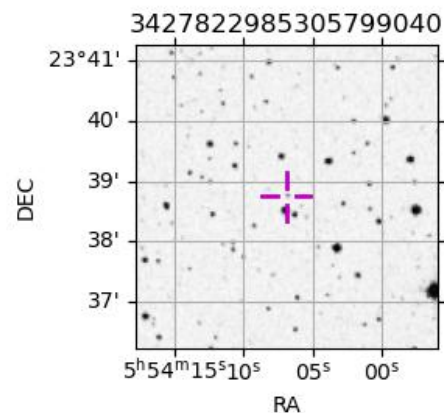

Observable events with sun below -5 deg and altitude above 5 deg unblocked by planet

Obs	Location	lat	Elon	Rings I	Planet	Rings E	Observed Events Interval	OEcode
PIC	Pic du Midi	42.9	0.1	++		++	JAN 01 21:44 - JAN 01 22:02	PnnRie
PAL	Palomar Mt (200")	33.4	243.1					PnnRnn
PMO	Purple Mtn Obs. Nanki	32.1	118.8	+++			JAN 01 21:36 - JAN 01 21:44	PnnRin
KPNO	Kitt Peak Natl Obs	32.0	248.4					PnnRnn
MCD	McDonald Obs. 2.7m	30.7	256.0					PnnRnn
TEN	Teide Obs./Tenerife	28.3	343.5	+		+	JAN 01 21:50 - JAN 01 21:58	PnnRie
IRTF	Mauna Kea/IRTF	19.8	204.5					PnnRnn
KAV	Kavalur Observatory	12.6	78.8					PnnRnn
RIO	Rio de Janeiro	-22.9	316.8					PnnRnn
ESO	European Southern Obs	-29.3	289.3					PnnRnn
AAT	Siding Spring (AAT)	-31.3	149.1					PnnRnn
SAAO	So. Afr. Astro. Obs.	-32.4	20.8					PnnRnn
MSO	Mt. Stromlo Observato	-35.3	149.0					PnnRnn