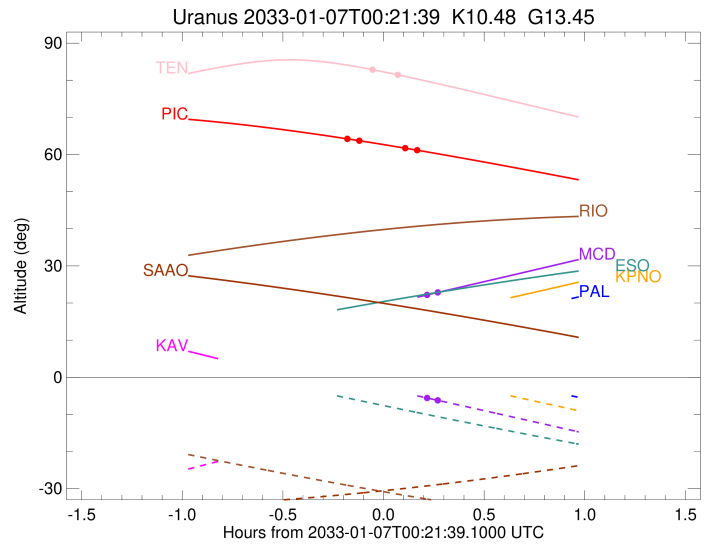

target : Uranus
target radius (km) : 25559.00
C/A epoch : 2033-01-07T00:20:19.370
Event type : XRt
: No Uranus occs
: Ring occs: topocentric, not geocentric
Observer code : PIC
Location : Pic du Midi
Latitude (deg) : 42.93656
E. Longitude (deg) : 0.14231
Altitude (km) : 2.890
Gaia source ID : 3427825566583885184
2Mass ID (if available) : 05531216+2338394
ICRS Star Coord at Epoch: 05h 53m 12.16093s +23:38:38.55634s
RUWE (>1.4 is poor) : 1.11
K magnitude : 10.479
G magnitude : 13.445
RP magnitude : 12.558
BP magnitude : 14.204
DUPflag : 0
Distance (au) : 18.079
f0 (km) : 0.000
g0 (km) : 0.000
skyplane vel. (km/s) : -21.95
Sun-Target sep (deg) : 161.89
Sun-Moon sep (deg) : 87.56
B (ring opening deg) : 76.63
PA of pole (deg) : 52.70
Pole direction: RA (deg): 257.31100
Dec (deg): -15.17500
C/A sky separation (") : 3.713
C/A sky separation (km) : 48684.0
NAIF SPICE kernels : RAJobs_U111+rgf15.spk
URKALLvl.spk
ura111.bsp
IAU_URANUS_for_RINGFIT.tpc
vgr2.ura111.bsp
ura161.bsp
vgr2.ura161.bsp
peph.ura160.bsp
earthstns_itr93_040916.bsp
earth_720101_070426.bpc
earth_200101_990628_predict.bpc
pg3f0000r.bsp
pg490000r.bsp
naif0012.tls
earth_flat_IAU.spk

Ring	I/E	UTC	b?	alt	alt-sun	radius	r-dot	lat-geo	lat-geodetic
epsilon	I	2033-01-07T00:12:00.057		64.07	-69.56	50760.00	-5.68		
lambda	I	2033-01-07T00:14:29.402		63.72	-69.52	50026.71	-4.18		

No planet occultations

lambda	E	2033-01-07T00:28:03.782		61.72	-69.08	50026.71	4.18		
epsilon	E	2033-01-07T00:30:51.502		61.29	-68.94	50864.54	5.68