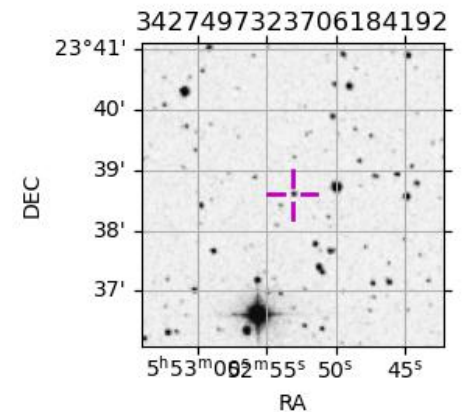

#	a(km)	ring
1	41837.2	6
2	42235.0	5
3	42571.2	4
4	44718.5	alpha
5	45661.1	beta
6	47176.1	eta
7	47626.3	gamma
8	48300.3	delta
9	50026.7	lambda
10	51149.4	epsilon

Observable events with sun below -5 deg and altitude above 5 deg unblocked by planet

Obs	Location	lat	Elon	Rings I	Planet	Rings E	Observed Events Interval	OEcode
PIC	Pic du Midi	42.9	0.1		+	+++++	APR 28 19:45 - APR 28 20:02	PneRne
PAL	Palomar Mt (200")	33.4	243.1					PnnRnn
PMO	Purple Mtn Obs. Nanki	32.1	118.8					PnnRnn
KPNO	Kitt Peak Natl Obs	32.0	248.4					PnnRnn
MCD	McDonald Obs. 2.7m	30.7	256.0					PnnRnn
TEN	Teide Obs./Tenerife	28.3	343.5			+++++	APR 28 19:59 - APR 28 20:02	PnnRne
IRTF	Mauna Kea/IRTF	19.8	204.5					PnnRnn
KAV	Kavalur Observatory	12.6	78.8					PnnRnn
RIO	Rio de Janeiro	-22.9	316.8					PnnRnn
ESO	European Southern Obs	-29.3	289.3					PnnRnn
AAT	Siding Spring (AAT)	-31.3	149.1					PnnRnn
SAAO	So. Afr. Astro. Obs.	-32.4	20.8					PnnRnn
MSO	Mt. Stromlo Observato	-35.3	149.0					PnnRnn