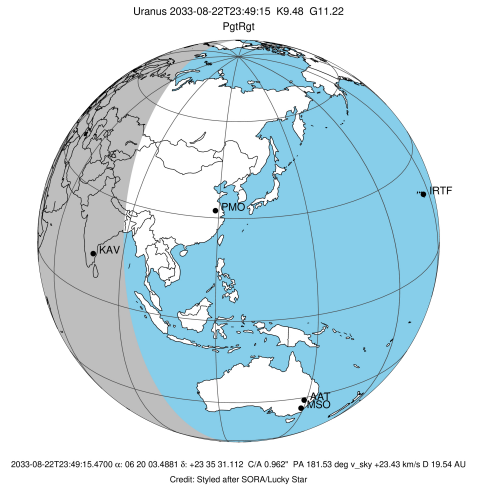

target : Uranus
target radius (km) : 25559.00
C/A epoch : 2033-08-22T23:45:59.740
Event type : PgtRgt
: Uranus occs: geocentric, topocentric
: Ring occs: geocentric, topocentric
Observer code : KAV
Location : Kavalur Observatory
Latitude (deg) : 12.57556
E. Longitude (deg) : 78.83167
Altitude (km) : 0.722
Gaia source ID : 3377537095886180096
2Mass ID (if available) : 06200348+2335312
ICRS Star Coord at Epoch: 06h 20m 03.48814s +23:35:31.11192s
RUWE (>1.4 is poor) : 0.79
K magnitude : 9.480
G magnitude : 11.220
RP magnitude : 10.622
BP magnitude : 11.643
DUPflag : 0
Distance (au) : 19.536
f0 (km) : 0.000
g0 (km) : 0.000
skyplane vel. (km/s) : 23.43
Sun-Target sep (deg) : 55.13
Sun-Moon sep (deg) : 34.57
B (ring opening deg) : 71.32
PA of pole (deg) : 66.42
Pole direction: RA (deg): 257.31100
Dec (deg): -15.17500
C/A sky separation (") : 0.920
C/A sky separation (km) : 13036.8
NAIF SPICE kernels : RAJobs_U111+rgf15.spk
URKALLvl.spk
ura111.bsp
IAU_URANUS_for_RINGFIT.tpc
vgr2.ura111.bsp
ura161.bsp
vgr2.ura161.bsp
peph.ura160.bsp
earthstns_itrf93_040916.bsp
earth_720101_070426.bpc
earth_200101_990628_predict.bpc
pg3f0000r.bsp
pg490000r.bsp
naif0012.tls
earth_flat_IAU.spk

Ring	I/E	UTC	b?	alt	alt-sun	radius	r-dot	lat-geo	lat-geodetic
epsilon	I	2033-08-22T23:12:22.912		35.00	-20.04	51127.75	-23.48		
lambda	I	2033-08-22T23:13:09.944		35.18	-19.85	50026.71	-23.39		
delta	I	2033-08-22T23:14:23.853		35.47	-19.57	48300.35	-23.32		
gamma	I	2033-08-22T23:14:52.755		35.58	-19.46	47626.62	-23.30		
eta	I	2033-08-22T23:15:12.101		35.65	-19.38	47176.12	-23.28		
beta	I	2033-08-22T23:16:16.470		35.90	-19.13	45681.23	-23.21		
alpha	I	2033-08-22T23:16:56.924		36.05	-18.97	44738.16	-23.16		
4	I	2033-08-22T23:18:30.895		36.41	-18.61	42578.53	-23.04		
5	I	2033-08-22T23:18:48.296		36.48	-18.54	42159.30	-23.02		
6	I	2033-08-22T23:19:00.436		36.52	-18.49	41876.03	-23.00		
Uranus	I	2033-08-22T23:30:35.802		39.18	-15.78	25040.43		18.55	19.36
Uranus	E	2033-08-23T00:01:42.377		46.31	-8.43	25388.64		-10.40	-10.88
6	E	2033-08-23T00:13:43.958		49.05	-5.58	41816.42	22.90		
5	E	2033-08-23T00:14:05.366		49.13	-5.49	42311.74	22.92		
4	E	2033-08-23T00:14:14.913		49.16	-5.46	42539.02	22.94		
alpha	E	2033-08-23T00:15:48.655		49.52	-5.08	44686.73	23.05		
beta	E	2033-08-23T00:16:29.972		49.68	-4.92x	45644.26	23.10		
eta	E	2033-08-23T00:17:36.231		49.93	-4.66x	47176.12	23.17		
gamma	E	2033-08-23T00:17:55.762		50.00	-4.58x	47628.78	23.19		
delta	E	2033-08-23T00:18:24.712		50.11	-4.47x	48300.35	23.21		
lambda	E	2033-08-23T00:19:38.989		50.39	-4.17x	50026.71	23.27		
epsilon	E	2033-08-23T00:20:36.412		50.61	-3.94x	51364.35	23.36