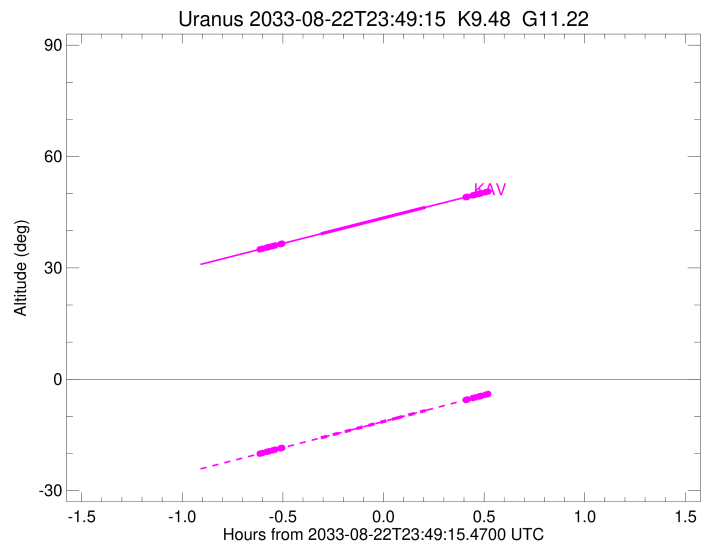

target : Uranus
target radius (km) : 25559.00
C/A epoch : 2033-08-22T23:45:59.740
Event type : PgtRgt
: Uranus occs: geocentric, topocentric
: Ring occs: geocentric, topocentric
Observer code : KAV
Location : Kavalur Observatory
Latitude (deg) : 12.57556
E. Longitude (deg) : 78.83167
Altitude (km) : 0.722
Gaia source ID : 3377537095886180096
2Mass ID (if available) : 06200348+2335312
ICRS Star Coord at Epoch: 06h 20m 03.48814s +23:35:31.11192s
RUWE (>1.4 is poor) : 0.79
K magnitude : 9.480
G magnitude : 11.220
RP magnitude : 10.622
BP magnitude : 11.643
DUPflag : 0
Distance (au) : 19.536
f0 (km) : 0.000
g0 (km) : 0.000
skyplane vel. (km/s) : 23.43
Sun-Target sep (deg) : 55.13
Sun-Moon sep (deg) : 34.57
B (ring opening deg) : 71.32
PA of pole (deg) : 66.42
Pole direction: RA (deg): 257.31100
Dec (deg): -15.17500
C/A sky separation (") : 0.920
C/A sky separation (km) : 13036.8
NAIF SPICE kernels : RAJobs_U111+rgf15.spk
URKALLvl.spk
ura111.bsp
IAU_URANUS_for_RINGFIT.tpc
vgr2.ura111.bsp
ura161.bsp
vgr2.ura161.bsp
peph.ura160.bsp
earthstns_itrf93_040916.bsp
earth_720101_070426.bpc
earth_200101_990628_predict.bpc
pg3f0000r.bsp
pg490000r.bsp
naif0012.tls
earth_flat_IAU.spk

Ring	I/E	UTC	b?	alt	alt-sun	radius	r-dot	lat-geo	lat-geodetic
epsilon	I	2033-08-22T23:12:22.912		35.00	-20.04	51127.75	-23.48		
lambda	I	2033-08-22T23:13:09.944		35.18	-19.85	50026.71	-23.39		
delta	I	2033-08-22T23:14:23.853		35.47	-19.57	48300.35	-23.32		
gamma	I	2033-08-22T23:14:52.755		35.58	-19.46	47626.62	-23.30		
eta	I	2033-08-22T23:15:12.101		35.65	-19.38	47176.12	-23.28		
beta	I	2033-08-22T23:16:16.470		35.90	-19.13	45681.23	-23.21		
alpha	I	2033-08-22T23:16:56.924		36.05	-18.97	44738.16	-23.16		
4	I	2033-08-22T23:18:30.895		36.41	-18.61	42578.53	-23.04		
5	I	2033-08-22T23:18:48.296		36.48	-18.54	42159.30	-23.02		
6	I	2033-08-22T23:19:00.436		36.52	-18.49	41876.03	-23.00		
Uranus	I	2033-08-22T23:30:35.802		39.18	-15.78	25040.43		18.55	19.36
Uranus	E	2033-08-23T00:01:42.377		46.31	-8.43	25388.64		-10.40	-10.88
6	E	2033-08-23T00:13:43.958		49.05	-5.58	41816.42	22.90		
5	E	2033-08-23T00:14:05.366		49.13	-5.49	42311.74	22.92		
4	E	2033-08-23T00:14:14.913		49.16	-5.46	42539.02	22.94		
alpha	E	2033-08-23T00:15:48.655		49.52	-5.08	44686.73	23.05		
beta	E	2033-08-23T00:16:29.972		49.68	-4.92x	45644.26	23.10		
eta	E	2033-08-23T00:17:36.231		49.93	-4.66x	47176.12	23.17		
gamma	E	2033-08-23T00:17:55.762		50.00	-4.58x	47628.78	23.19		
delta	E	2033-08-23T00:18:24.712		50.11	-4.47x	48300.35	23.21		
lambda	E	2033-08-23T00:19:38.989		50.39	-4.17x	50026.71	23.27		
epsilon	E	2033-08-23T00:20:36.412		50.61	-3.94x	51364.35	23.36