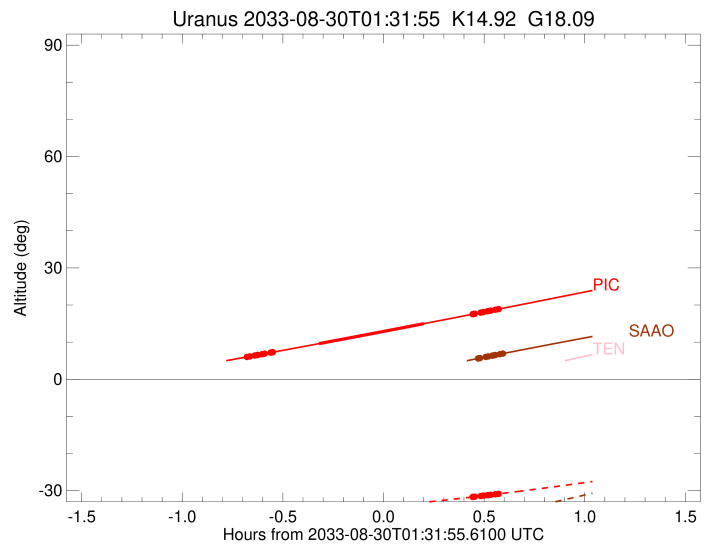

target : Uranus
target radius (km) : 25559.00
C/A epoch : 2033-08-30T01:28:07.560
Event type : PgtRgt
: Uranus occs: geocentric, topocentric
: Ring occs: geocentric, topocentric
Observer code : PIC
Location : Pic du Midi
Latitude (deg) : 42.93656
E. Longitude (deg) : 0.14231
Altitude (km) : 2.890
Gaia source ID : 3377487446064739456
2Mass ID (if available) : 06211261+2335054
ICRS Star Coord at Epoch: 06h 21m 12.60419s +23:35:05.36179s
RUWE (>1.4 is poor) : 0.88
K magnitude : 14.916
G magnitude : 18.090
RP magnitude : 17.145
BP magnitude : 19.066
DUPflag : 0
Distance (au) : 19.432
f0 (km) : 0.000
g0 (km) : 0.000
skyplane vel. (km/s) : 20.51
Sun-Target sep (deg) : 61.69
Sun-Moon sep (deg) : 117.90
B (ring opening deg) : 71.08
PA of pole (deg) : 66.87
Pole direction: RA (deg): 257.31100
Dec (deg): -15.17500
C/A sky separation (") : 1.157
C/A sky separation (km) : 16311.4
NAIF SPICE kernels : RAJobs_U111+rgf15.spk
URKALLvl.spk
ura111.bsp
IAU_URANUS_for_RINGFIT.tpc
vgr2.ura111.bsp
ura161.bsp
vgr2.ura161.bsp
peph.ura160.bsp
earthstns_itrfr93_040916.bsp
earth_720101_070426.bpc
earth_200101_990628_predict.bpc
pg3f0000r.bsp
pg490000r.bsp
naif0012.tls
earth_flat_IAU.spk

Ring	I/E	UTC	b?	alt	alt-sun	radius	r-dot	lat-geo	lat-geodetic
epsilon	I	2033-08-30T00:51:08.904		6.01	-37.02	51223.65	-20.48		
lambda	I	2033-08-30T00:52:07.578		6.17	-36.97	50026.71	-20.37		
delta	I	2033-08-30T00:53:32.520		6.40	-36.90	48300.35	-20.28		
gamma	I	2033-08-30T00:54:05.704		6.49	-36.87	47628.13	-20.24		
eta	I	2033-08-30T00:54:28.054		6.55	-36.85	47176.12	-20.21		
beta	I	2033-08-30T00:55:42.319		6.76	-36.78	45680.08	-20.11		
alpha	I	2033-08-30T00:56:29.484		6.89	-36.74	44727.48	-20.04		
4	I	2033-08-30T00:58:18.643		7.19	-36.64	42560.28	-19.87		
5	I	2033-08-30T00:58:37.131		7.24	-36.62	42176.38	-19.86		
6	I	2033-08-30T00:58:51.827		7.28	-36.61	41879.74	-19.82		
Uranus	I	2033-08-30T01:12:40.702		9.60	-35.73	25075.18		18.13	18.93
Uranus	E	2033-08-30T01:44:00.036		14.98	-33.16	25456.95		-8.12	-8.50
6	E	2033-08-30T01:58:27.567		17.52	-31.71	41807.62	19.71		
5	E	2033-08-30T01:58:53.055		17.60	-31.67	42315.16	19.75		
4	E	2033-08-30T01:59:04.677		17.63	-31.65	42547.55	19.77		
alpha	E	2033-08-30T02:00:52.878		17.95	-31.45	44689.61	19.93		
beta	E	2033-08-30T02:01:40.447		18.09	-31.37	45642.61	20.00		
eta	E	2033-08-30T02:02:56.991		18.32	-31.23	47176.12	20.09		
gamma	E	2033-08-30T02:03:19.471		18.38	-31.19	47628.07	20.12		
delta	E	2033-08-30T02:03:52.859		18.48	-31.13	48300.35	20.15		
lambda	E	2033-08-30T02:05:18.327		18.74	-30.98	50026.71	20.24		
epsilon	E	2033-08-30T02:06:22.482		18.93	-30.86	51327.26	20.35