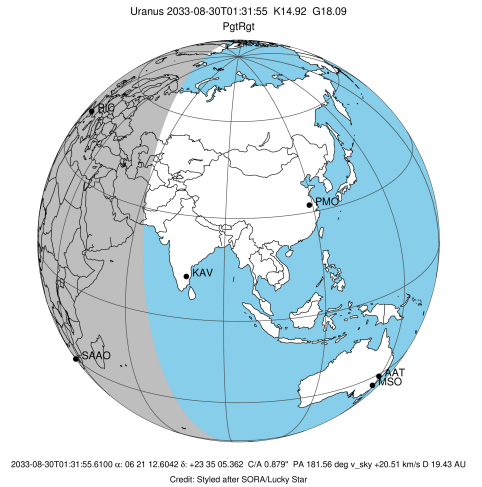

target : Uranus
target radius (km) : 25559.00
C/A epoch : 2033-08-30T01:28:07.560
Event type : PgtRgt
: Uranus occs: geocentric, topocentric
: Ring occs: geocentric, topocentric
Observer code : PIC
Location : Pic du Midi
Latitude (deg) : 42.93656
E. Longitude (deg) : 0.14231
Altitude (km) : 2.890
Gaia source ID : 3377487446064739456
2Mass ID (if available) : 06211261+2335054
ICRS Star Coord at Epoch: 06h 21m 12.60419s +23:35:05.36179s
RUWE (>1.4 is poor) : 0.88
K magnitude : 14.916
G magnitude : 18.090
RP magnitude : 17.145
BP magnitude : 19.066
DUPflag : 0
Distance (au) : 19.432
f0 (km) : 0.000
g0 (km) : 0.000
skyplane vel. (km/s) : 20.51
Sun-Target sep (deg) : 61.69
Sun-Moon sep (deg) : 117.90
B (ring opening deg) : 71.08
PA of pole (deg) : 66.87
Pole direction: RA (deg): 257.31100
Dec (deg): -15.17500
C/A sky separation (") : 1.157
C/A sky separation (km) : 16311.4
NAIF SPICE kernels : RAJobs_U111+rgf15.spk
URKALLvl.spk
ura111.bsp
IAU_URANUS_for_RINGFIT.tpc
vgr2.ura111.bsp
ura161.bsp
vgr2.ura161.bsp
peph.ura160.bsp
earthstns_itrfr93_040916.bsp
earth_720101_070426.bpc
earth_200101_990628_predict.bpc
pg3f0000r.bsp
pg490000r.bsp
naif0012.tls
earth_flat_IAU.spk

Ring	I/E	UTC	b?	alt	alt-sun	radius	r-dot	lat-geo	lat-geodetic
epsilon	I	2033-08-30T00:51:08.904		6.01	-37.02	51223.65	-20.48		
lambda	I	2033-08-30T00:52:07.578		6.17	-36.97	50026.71	-20.37		
delta	I	2033-08-30T00:53:32.520		6.40	-36.90	48300.35	-20.28		
gamma	I	2033-08-30T00:54:05.704		6.49	-36.87	47628.13	-20.24		
eta	I	2033-08-30T00:54:28.054		6.55	-36.85	47176.12	-20.21		
beta	I	2033-08-30T00:55:42.319		6.76	-36.78	45680.08	-20.11		
alpha	I	2033-08-30T00:56:29.484		6.89	-36.74	44727.48	-20.04		
4	I	2033-08-30T00:58:18.643		7.19	-36.64	42560.28	-19.87		
5	I	2033-08-30T00:58:37.131		7.24	-36.62	42176.38	-19.86		
6	I	2033-08-30T00:58:51.827		7.28	-36.61	41879.74	-19.82		
Uranus	I	2033-08-30T01:12:40.702		9.60	-35.73	25075.18		18.13	18.93
Uranus	E	2033-08-30T01:44:00.036		14.98	-33.16	25456.95		-8.12	-8.50
6	E	2033-08-30T01:58:27.567		17.52	-31.71	41807.62	19.71		
5	E	2033-08-30T01:58:53.055		17.60	-31.67	42315.16	19.75		
4	E	2033-08-30T01:59:04.677		17.63	-31.65	42547.55	19.77		
alpha	E	2033-08-30T02:00:52.878		17.95	-31.45	44689.61	19.93		
beta	E	2033-08-30T02:01:40.447		18.09	-31.37	45642.61	20.00		
eta	E	2033-08-30T02:02:56.991		18.32	-31.23	47176.12	20.09		
gamma	E	2033-08-30T02:03:19.471		18.38	-31.19	47628.07	20.12		
delta	E	2033-08-30T02:03:52.859		18.48	-31.13	48300.35	20.15		
lambda	E	2033-08-30T02:05:18.327		18.74	-30.98	50026.71	20.24		
epsilon	E	2033-08-30T02:06:22.482		18.93	-30.86	51327.26	20.35