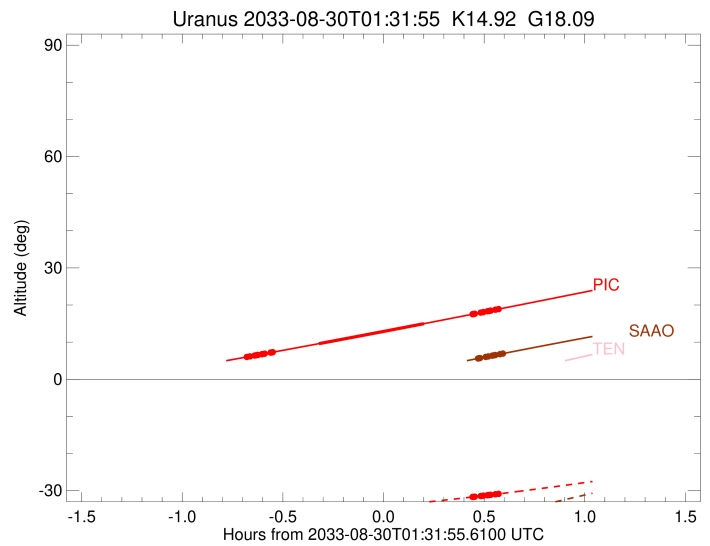

target : Uranus
target radius (km) : 25559.00
C/A epoch : 2033-08-30T01:27:50.870
Event type : PgtRgt
: Uranus occs: geocentric, topocentric
: Ring occs: geocentric, topocentric
Observer code : SAAO
Location : So. Afr. Astro. Obs. (Sutherland)
Latitude (deg) : -32.37953
E. Longitude (deg) : 20.81070
Altitude (km) : 1.768
Gaia source ID : 3377487446064739456
2Mass ID (if available) : 06211261+2335054
ICRS Star Coord at Epoch: 06h 21m 12.60419s +23:35:05.36179s
RUWE (>1.4 is poor) : 0.88
K magnitude : 14.916
G magnitude : 18.090
RP magnitude : 17.145
BP magnitude : 19.066
DUPflag : 0
Distance (au) : 19.432
f0 (km) : 0.000
g0 (km) : 0.000
skyplane vel. (km/s) : 20.51
Sun-Target sep (deg) : 61.69
Sun-Moon sep (deg) : 117.70
B (ring opening deg) : 71.08
PA of pole (deg) : 66.87
Pole direction: RA (deg): 257.31100
Dec (deg): -15.17500
C/A sky separation (") : 0.602
C/A sky separation (km) : 8478.5
NAIF SPICE kernels : RAJobs_U111+rgf15.spk
URKALLvl.spk
ura111.bsp
IAU_URANUS_for_RINGFIT.tpc
vgr2.ura111.bsp
ura161.bsp
vgr2.ura161.bsp
peph.ura160.bsp
earthstns_itrf93_040916.bsp
earth_720101_070426.bpc
earth_200101_990628_predict.bpc
pg3f0000r.bsp
pg490000r.bsp
naif0012.tls
earth_flat_IAU.spk

Ring	I/E	UTC	b?	alt	alt-sun	radius	r-dot	lat-geo	lat-geodetic
epsilon	I	2033-08-30T00:48:52.607	-7.77x	-51.72	51159.72	-21.17			
lambda	I	2033-08-30T00:49:46.214	-7.60x	-51.55	50026.71	-21.13			
delta	I	2033-08-30T00:51:07.975	-7.33x	-51.30	48300.35	-21.10			
gamma	I	2033-08-30T00:51:39.882	-7.23x	-51.21	47627.25	-21.09			
eta	I	2033-08-30T00:52:01.277	-7.16x	-51.14	47176.12	-21.08			
beta	I	2033-08-30T00:53:12.304	-6.93x	-50.92	45680.97	-21.06			
alpha	I	2033-08-30T00:53:57.076	-6.78x	-50.78	44733.31	-21.03			
4	I	2033-08-30T00:55:40.631	-6.45x	-50.46	42568.97	-20.99			
5	I	2033-08-30T00:55:59.125	-6.39x	-50.40	42166.86	-20.98			
6	I	2033-08-30T00:56:12.573	-6.35x	-50.36	41878.97	-20.97			
Uranus	I	2033-08-30T01:08:37.034	-3.95x	-48.01	25038.32			18.86	19.68
Uranus	E	2033-08-30T01:47:19.585	3.29x	-40.37	25282.78			-13.51	-14.13
6	E	2033-08-30T02:00:04.458	5.60	-37.78	41802.18	20.84			
5	E	2033-08-30T02:00:28.760	5.67	-37.69	42314.35	20.86			
4	E	2033-08-30T02:00:40.023	5.70	-37.65	42555.50	20.86			
alpha	E	2033-08-30T02:02:22.823	6.01	-37.30	44693.36	20.90			
beta	E	2033-08-30T02:03:07.975	6.14	-37.15	45641.52	20.92			
eta	E	2033-08-30T02:04:21.360	6.36	-36.90	47176.12	20.94			
gamma	E	2033-08-30T02:04:42.901	6.42	-36.82	47627.18	20.94			
delta	E	2033-08-30T02:05:15.037	6.52	-36.71	48300.35	20.95			
lambda	E	2033-08-30T02:06:37.391	6.76	-36.43	50026.71	20.97			
epsilon	E	2033-08-30T02:07:36.509	6.94	-36.23	51266.99	21.01