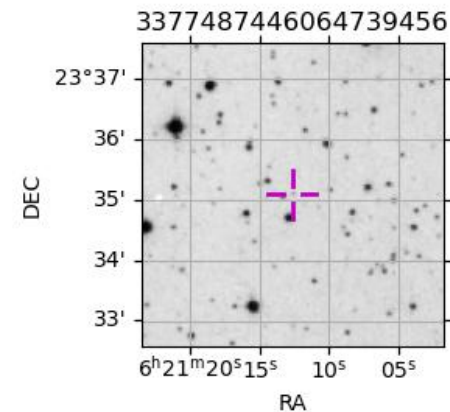

Observable events with sun below -5 deg and altitude above 5 deg unblocked by planet

Obs	Location	lat	Elon	Rings I	Planet	Rings E	Observed Events Interval	OEcode
PIC	Pic du Midi	42.9	0.1	+++++	+ +	+++++	AUG 30 00:51 - AUG 30 02:06	PieRie
PAL	Palomar Mt (200")	33.4	243.1					PnnRnn
PMO	Purple Mtn Obs. Nanki	32.1	118.8					PnnRnn
KPNO	Kitt Peak Natl Obs	32.0	248.4					PnnRnn
MCD	McDonald Obs. 2.7m	30.7	256.0					PnnRnn
TEN	Teide Obs./Tenerife	28.3	343.5					PnnRnn
IRTF	Mauna Kea/IRTF	19.8	204.5					PnnRnn
KAV	Kavalur Observatory	12.6	78.8					PnnRnn
RIO	Rio de Janeiro	-22.9	316.8					PnnRnn
ESO	European Southern Obs	-29.3	289.3					PnnRnn
AAT	Siding Spring (AAT)	-31.3	149.1					PnnRnn
SAAO	So. Afr. Astro. Obs.	-32.4	20.8			+++++	AUG 30 02:00 - AUG 30 02:07	PnnRne
MSO	Mt. Stromlo Observato	-35.3	149.0					PnnRnn