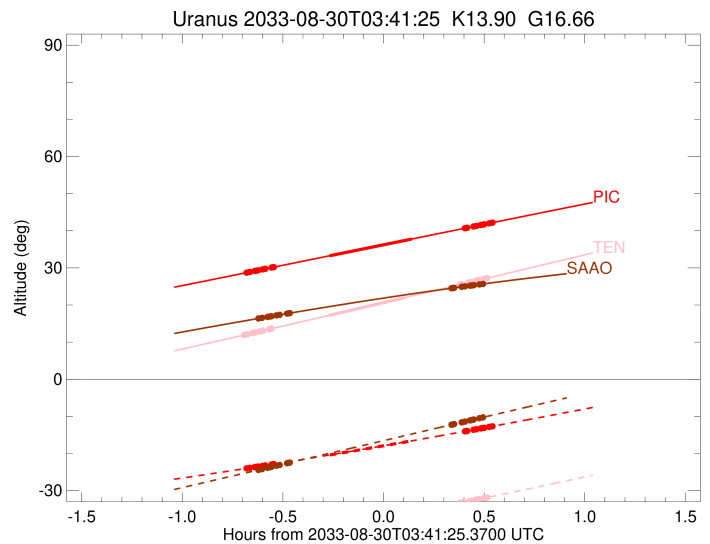

target : Uranus
target radius (km) : 25559.00
C/A epoch : 2033-08-30T03:36:43.810
Event type : PgtRgt
: Uranus occs: geocentric, topocentric
: Ring occs: geocentric, topocentric
Observer code : TEN
Location : Teide Obs./Tenerife
Latitude (deg) : 28.30050
E. Longitude (deg) : 343.48909
Altitude (km) : 2.395
Gaia source ID : 3377487450363302016
2Mass ID (if available) : 06211341+2335025
ICRS Star Coord at Epoch: 06h 21m 13.42049s +23:35:02.51564s
RUWE (>1.4 is poor) : 1.22
K magnitude : 13.902
G magnitude : 16.661
RP magnitude : 15.806
BP magnitude : 17.407
DUPflag : 0
Distance (au) : 19.431
f0 (km) : 0.000
g0 (km) : 0.000
skyplane vel. (km/s) : 20.47
Sun-Target sep (deg) : 61.78
Sun-Moon sep (deg) : 118.99
B (ring opening deg) : 71.08
PA of pole (deg) : 66.87
Pole direction: RA (deg): 257.31100
Dec (deg): -15.17500
C/A sky separation (") : 1.511
C/A sky separation (km) : 21298.7
NAIF SPICE kernels : RAJobs_U111+rgf15.spk
URKALLvl.spk
ura111.bsp
IAU_URANUS_for_RINGFIT.tpc
vgr2.ura111.bsp
ura161.bsp
vgr2.ura161.bsp
peph.ura160.bsp
earthstns_itr93_040916.bsp
earth_720101_070426.bpc
earth_200101_990628_predict.bpc
pg3f0000r.bsp
pg490000r.bsp
naif0012.tls
earth_flat_IAU.spk

Ring	I/E	UTC	b?	alt	alt-sun	radius	r-dot	lat-geo	lat-geodetic
epsilon	I	2033-08-30T03:00:05.399		11.97	-43.92	50928.85	-19.37		
lambda	I	2033-08-30T03:00:51.914		12.13	-43.81	50026.71	-19.35		
delta	I	2033-08-30T03:02:21.480		12.44	-43.59	48300.35	-19.19		
gamma	I	2033-08-30T03:02:56.790		12.56	-43.51	47623.92	-19.12		
eta	I	2033-08-30T03:03:20.237		12.64	-43.45	47176.12	-19.07		
beta	I	2033-08-30T03:04:39.126		12.92	-43.26	45678.64	-18.90		
alpha	I	2033-08-30T03:05:28.298		13.09	-43.14	44749.35	-18.79		
4	I	2033-08-30T03:07:23.866		13.49	-42.85	42599.63	-18.50		
5	I	2033-08-30T03:07:47.858		13.57	-42.79	42156.10	-18.43		
6	I	2033-08-30T03:08:03.603		13.63	-42.75	41862.59	-18.36		
Uranus	I	2033-08-30T03:25:12.477		17.21	-40.08	25544.98		2.99	3.14
Uranus	E	2033-08-30T03:47:43.966		21.98	-36.29	25191.21		-15.69	-16.39
6	E	2033-08-30T04:04:02.093		25.46	-33.38	41795.22	18.26		
5	E	2033-08-30T04:04:28.633		25.55	-33.30	42285.36	18.32		
4	E	2033-08-30T04:04:44.155		25.61	-33.25	42588.11	18.39		
alpha	E	2033-08-30T04:06:39.541		26.02	-32.90	44713.85	18.67		
beta	E	2033-08-30T04:07:28.896		26.19	-32.75	45643.21	18.78		
eta	E	2033-08-30T04:08:50.229		26.49	-32.50	47176.12	18.95		
gamma	E	2033-08-30T04:09:13.831		26.57	-32.43	47623.82	18.99		
delta	E	2033-08-30T04:09:49.390		26.70	-32.32	48300.35	19.06		
lambda	E	2033-08-30T04:11:19.595		27.02	-32.04	50026.71	19.22		
epsilon	E	2033-08-30T04:12:11.440		27.21	-31.88	51025.10	19.23