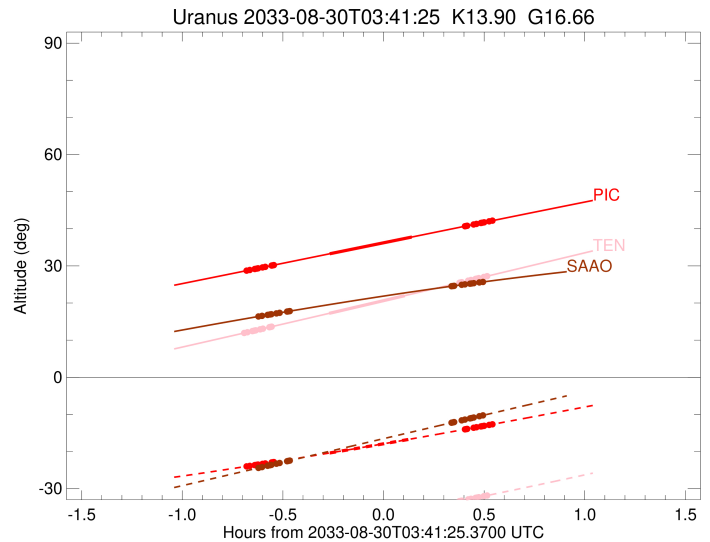

target : Uranus
target radius (km) : 25559.00
C/A epoch : 2033-08-30T03:37:52.230
Event type : PgtRgt
: Uranus occs: geocentric, topocentric
: Ring occs: geocentric, topocentric
Observer code : PIC
Location : Pic du Midi
Latitude (deg) : 42.93656
E. Longitude (deg) : 0.14231
Altitude (km) : 2.890
Gaia source ID : 3377487450363302016
2Mass ID (if available) : 06211341+2335025
ICRS Star Coord at Epoch: 06h 21m 13.42049s +23:35:02.51564s
RUWE (>1.4 is poor) : 1.22
K magnitude : 13.902
G magnitude : 16.661
RP magnitude : 15.806
BP magnitude : 17.407
DUPflag : 0
Distance (au) : 19.431
f0 (km) : 0.000
g0 (km) : 0.000
skyplane vel. (km/s) : 20.47
Sun-Target sep (deg) : 61.78
Sun-Moon sep (deg) : 119.27
B (ring opening deg) : 71.08
PA of pole (deg) : 66.87
Pole direction: RA (deg): 257.31100
Dec (deg): -15.17500
C/A sky separation (") : 1.455
C/A sky separation (km) : 20499.8
NAIF SPICE kernels : RAJobs_U111+rgf15.spk
URKALLvl.spk
ura111.bsp
IAU_URANUS_for_RINGFIT.tpc
vgr2.ura111.bsp
ura161.bsp
vgr2.ura161.bsp
peph.ura160.bsp
earthstns_itr93_040916.bsp
earth_720101_070426.bpc
earth_200101_990628_predict.bpc
pg3f0000r.bsp
pg490000r.bsp
naif0012.tls
earth_flat_IAU.spk

Ring	I/E	UTC	b?	alt	alt-sun	radius	r-dot	lat-geo	lat-geodetic
epsilon	I	2033-08-30T03:00:47.874		28.76	-23.98	50934.14	-19.43		
lambda	I	2033-08-30T03:01:34.511		28.90	-23.87	50026.71	-19.42		
delta	I	2033-08-30T03:03:03.739		29.17	-23.66	48300.35	-19.27		
gamma	I	2033-08-30T03:03:38.892		29.28	-23.57	47624.00	-19.21		
eta	I	2033-08-30T03:04:02.235		29.35	-23.52	47176.12	-19.16		
beta	I	2033-08-30T03:05:20.712		29.59	-23.33	45678.81	-19.01		
alpha	I	2033-08-30T03:06:09.615		29.74	-23.22	44749.08	-18.91		
4	I	2033-08-30T03:08:04.427		30.09	-22.94	42598.92	-18.64		
5	I	2033-08-30T03:08:28.194		30.16	-22.88	42155.83	-18.57		
6	I	2033-08-30T03:08:43.753		30.21	-22.85	41863.28	-18.52		
Uranus	I	2033-08-30T03:25:22.859		33.27	-20.39	25534.73		3.94	4.13
Uranus	E	2033-08-30T03:49:51.335		37.77	-16.59	25164.61		-16.28	-17.00
6	E	2033-08-30T04:05:40.364		40.68	-14.03	41795.08	18.43		
5	E	2033-08-30T04:06:06.741		40.76	-13.96	42286.85	18.49		
4	E	2033-08-30T04:06:21.999		40.81	-13.92	42587.10	18.56		
alpha	E	2033-08-30T04:08:16.476		41.16	-13.60	44713.10	18.81		
beta	E	2033-08-30T04:09:05.509		41.31	-13.47	45643.02	18.91		
eta	E	2033-08-30T04:10:26.330		41.55	-13.25	47176.12	19.06		
gamma	E	2033-08-30T04:10:49.797		41.63	-13.18	47623.92	19.10		
delta	E	2033-08-30T04:11:25.149		41.73	-13.08	48300.35	19.16		
lambda	E	2033-08-30T04:12:54.889		42.01	-12.84	50026.71	19.31		
epsilon	E	2033-08-30T04:13:46.882		42.17	-12.69	51032.62	19.32