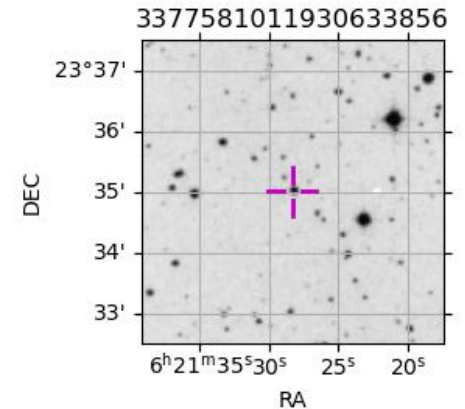

3377581011930633856

DEC: 23°37', 36', 35', 34', 33'
RA: 6h21m35s30s, 25s, 20s