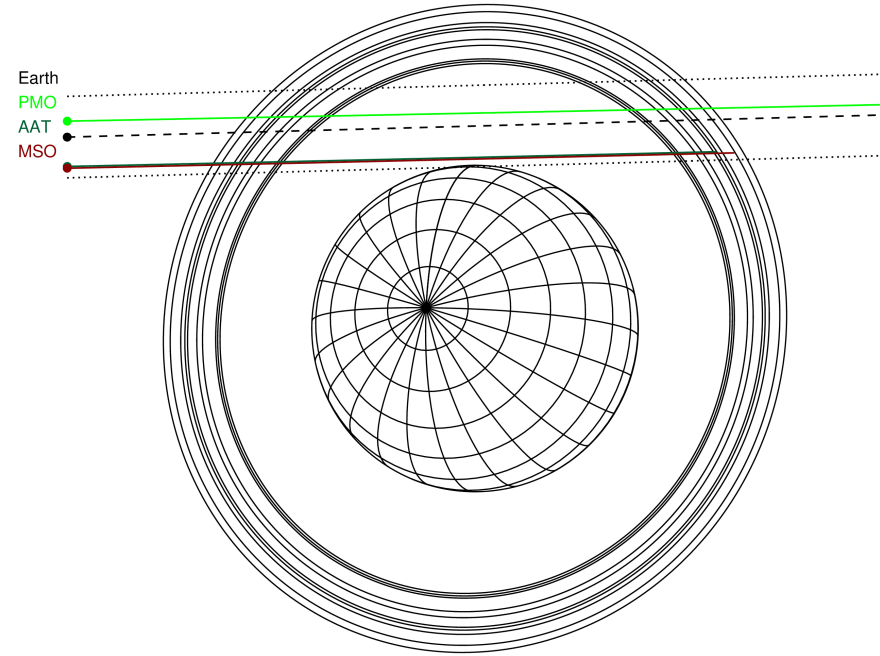

Uranus 2033-08-31T19:29:48 K10.57 G13.99 XRgt

Observable events with sun below -5 deg and altitude above 5 deg unblocked by planet

Obs	Location	lat	Elon	Rings I	Planet	Rings E	Observed Events Interval	OEncode
PIC	Pic du Midi	42.9	0.1					PnnRnn
PAL	Palomar Mt (200")	33.4	243.1					PnnRnn
PMO	Purple Mtn Obs. Nanki	32.1	118.8	+++++		+++++	AUG 31 18:55 - AUG 31 19:58	PnnRie
KPNO	Kitt Peak Natl Obs	32.0	248.4					PnnRnn
MCD	McDonald Obs. 2.7m	30.7	256.0					PnnRnn
TEN	Teide Obs./Tenerife	28.3	343.5					PnnRnn
IRTF	Mauna Kea/IRTF	19.8	204.5					PnnRnn
KAV	Kavalur Observatory	12.6	78.8					PnnRnn
RIO	Rio de Janeiro	-22.9	316.8					PnnRnn
ESO	European Southern Obs	-29.3	289.3					PnnRnn
AAT	Siding Spring (AAT)	-31.3	149.1	+++++		+++++	AUG 31 18:52 - AUG 31 20:00	PnnRie
SAAO	So. Afr. Astro. Obs.	-32.4	20.8					PnnRnn
MSO	Mt. Stromlo Observato	-35.3	149.0	+++++		+++++	AUG 31 18:52 - AUG 31 20:01	PnnRie