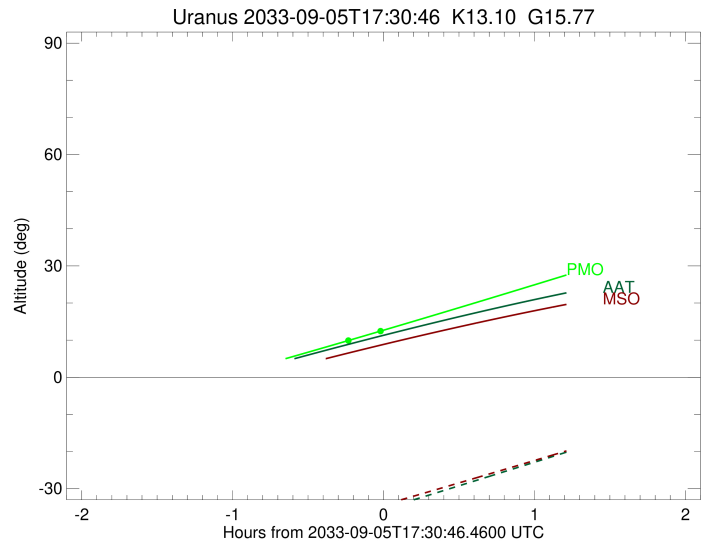

```
target                : Uranus
target radius (km)   : 25559.00
C/A epoch            : 2033-09-05T17:25:07.610
Event type           : XRt
: No Uranus occs
: Ring occs: topocentric, not geocentric
Observer code        : PMO
Location             : Purple Mtn Obs. Nanking
Latitude (deg)       : 32.06667
E. Longitude (deg)   : 118.82089
Altitude (km)        : 0.364
Gaia source ID       : 3377578778547617664
2Mass ID (if available) : 06220934+2334397
ICRS Star Coord at Epoch: 06h 22m 09.34782s +23:34:39.54879s
RUWE (>1.4 is poor) : 1.84
K magnitude           : 13.099
G magnitude           : 15.768
RP magnitude          : 14.913
BP magnitude          : 16.494
DUPflag              : 0
Distance (au)         : 19.329
f0 (km)               : 0.000
g0 (km)               : 0.000
skyplane vel. (km/s) : 17.57
Sun-Target sep (deg)  : 67.93
Sun-Moon sep (deg)   : 158.28
B (ring opening deg) : 70.89
PA of pole (deg)     : 67.22
Pole direction: RA (deg): 257.31100
Dec (deg): -15.17500
C/A sky separation (") : 3.582
C/A sky separation (km) : 50212.7
NAIF SPICE kernels   : RAJobs_U111+rgf15.spk
URKALLvl.spk
urall1.bsp
IAU_URANUS_for_RINGFIT.tpc
vgr2.urall1.bsp
ural61.bsp
vgr2.ural61.bsp
peph.ural60.bsp
earthstns_itrff93_040916.bsp
earth_720101_070426.bpc
earth_200101_990628_predict.bpc
pg3f0000r.bsp
pg490000r.bsp
naif0012.tls
earth_flat_IAU.spk
```

```
b: ring blocked by planet  x: target alt < 5.0 deg or sun > -5.0 deg
Ring      I/E      UTC      b? alt  alt-sun  radius  r-dot  lat-geo lat-geodetic
-----
epsilon   I  2033-09-05T17:20:44.551  10.68 -47.39  50757.01 -1.05
```

No planet occultations

```
epsilon   E  2033-09-05T17:25:39.126  11.65 -46.88  50755.89  1.06
```