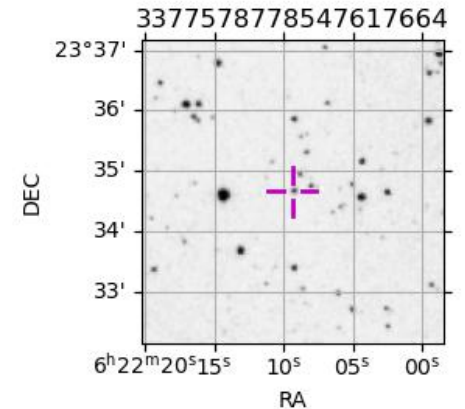

Observable events with sun below -5 deg and altitude above 5 deg unblocked by planet

Obs	Location	lat	Elon	Rings I	Planet	Rings E	Observed Events Interval	OEcode
PIC	Pic du Midi	42.9	0.1					PnnRnn
PAL	Palomar Mt (200")	33.4	243.1					PnnRnn
PMO	Purple Mtn Obs. Nanki	32.1	118.8	+		+	SEP 05 17:20 - SEP 05 17:25	PnnRie
KPNO	Kitt Peak Natl Obs	32.0	248.4					PnnRnn
MCD	McDonald Obs. 2.7m	30.7	256.0					PnnRnn
TEN	Teide Obs./Tenerife	28.3	343.5					PnnRnn
IRTF	Mauna Kea/IRTF	19.8	204.5					PnnRnn
KAV	Kavalur Observatory	12.6	78.8					PnnRnn
RIO	Rio de Janeiro	-22.9	316.8					PnnRnn
ESO	European Southern Obs	-29.3	289.3					PnnRnn
AAT	Siding Spring (AAT)	-31.3	149.1					PnnRnn
SAAO	So. Afr. Astro. Obs.	-32.4	20.8					PnnRnn
MSO	Mt. Stromlo Observato	-35.3	149.0					PnnRnn