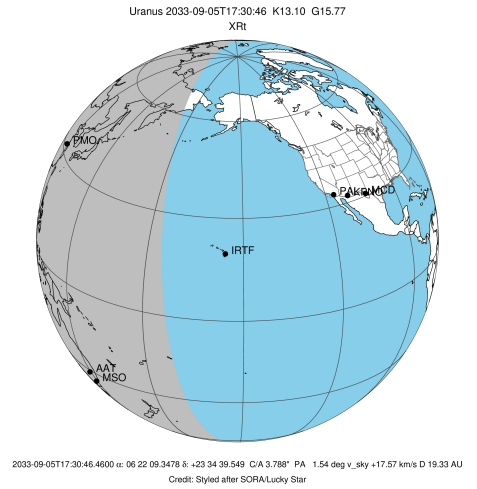

```
target                : Uranus
target radius (km)   : 25559.00
C/A epoch            : 2033-09-05T17:25:07.610
Event type           : XRt
: No Uranus occs
: Ring occs: topocentric, not geocentric
Observer code        : PMO
Location             : Purple Mtn Obs. Nanking
Latitude (deg)       : 32.06667
E. Longitude (deg)   : 118.82089
Altitude (km)        : 0.364
Gaia source ID       : 3377578778547617664
2Mass ID (if available) : 06220934+2334397
ICRS Star Coord at Epoch: 06h 22m 09.34782s +23:34:39.54879s
RUWE (>1.4 is poor) : 1.84
K magnitude           : 13.099
G magnitude           : 15.768
RP magnitude          : 14.913
BP magnitude          : 16.494
DUPflag              : 0
Distance (au)         : 19.329
f0 (km)               : 0.000
g0 (km)               : 0.000
skyplane vel. (km/s) : 17.57
Sun-Target sep (deg)  : 67.93
Sun-Moon sep (deg)   : 158.28
B (ring opening deg) : 70.89
PA of pole (deg)     : 67.22
Pole direction: RA (deg): 257.31100
Dec (deg): -15.17500
C/A sky separation (") : 3.582
C/A sky separation (km) : 50212.7
NAIF SPICE kernels   : RAJobs_U111+rgf15.spk
URKALLvl.spk
urall1.bsp
IAU_URANUS_for_RINGFIT.tpc
vgr2.urall1.bsp
ural61.bsp
vgr2.ural61.bsp
peph.ural60.bsp
earthstns_itrff93_040916.bsp
earth_720101_070426.bpc
earth_200101_990628_predict.bpc
pg3f0000r.bsp
pg490000r.bsp
naif0012.tls
earth_flat_IAU.spk
```

```
b: ring blocked by planet  x: target alt < 5.0 deg or sun > -5.0 deg
Ring      I/E      UTC      b? alt  alt-sun  radius  r-dot  lat-geo lat-geodetic
-----
epsilon   I  2033-09-05T17:20:44.551  10.68 -47.39  50757.01 -1.05
```

No planet occultations

```
epsilon   E  2033-09-05T17:25:39.126  11.65 -46.88  50755.89  1.06
```