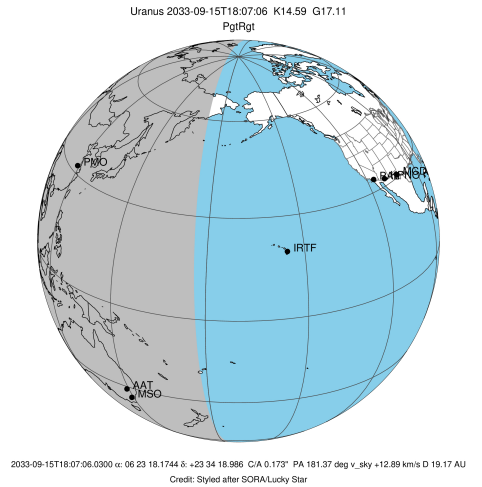

target : Uranus
target radius (km) : 25559.00
C/A epoch : 2033-09-15T18:00:25.140
Event type : PgtRgt
: Uranus occs: geocentric, topocentric
: Ring occs: geocentric, topocentric
Observer code : PMO
Location : Purple Mtn Obs. Nanking
Latitude (deg) : 32.06667
E. Longitude (deg) : 118.82089
Altitude (km) : 0.364
Gaia source ID : 3377568711144234880
2Mass ID (if available) : 06231815+2334192
ICRS Star Coord at Epoch: 06h 23m 18.17444s +23:34:18.98597s
RUWE (>1.4 is poor) : 1.07
K magnitude : 14.590
G magnitude : 17.109
RP magnitude : 16.343
BP magnitude : 17.734
DUPflag : 0
Distance (au) : 19.165
f0 (km) : 0.000
g0 (km) : 0.000
skyplane vel. (km/s) : 12.89
Sun-Target sep (deg) : 77.41
Sun-Moon sep (deg) : 12.89
B (ring opening deg) : 70.65
PA of pole (deg) : 67.64
Pole direction: RA (deg): 257.31100
Dec (deg): -15.17500
C/A sky separation (") : 0.334
C/A sky separation (km) : 4641.2
NAIF SPICE kernels : RAJobs_U111+rgf15.spk
URKALLvl.spk
ura111.bsp
IAU_URANUS_for_RINGFIT.tpc
vgr2.ura111.bsp
ura161.bsp
vgr2.ura161.bsp
peph.ura160.bsp
earthstns_itr93_040916.bsp
earth_720101_070426.bpc
earth_200101_990628_predict.bpc
pg3f0000r.bsp
pg490000r.bsp
naif0012.tls
earth_flat_IAU.spk

b: ring blocked by planet x: target alt < 5.0 deg or sun > -5.0 deg

Ring	I/E	UTC	b? alt	alt-sun	radius	r-dot	lat-geo	lat-geodetic
epsilon	I	2033-09-15T16:57:34.589	13.67	-52.77	51291.17	-13.51		
lambda	I	2033-09-15T16:59:08.298	13.98	-52.64	50026.71	-13.49		
delta	I	2033-09-15T17:01:16.312	14.41	-52.44	48300.35	-13.48		
gamma	I	2033-09-15T17:02:06.091	14.58	-52.36	47629.37	-13.48		
eta	I	2033-09-15T17:02:39.725	14.69	-52.31	47176.12	-13.47		
beta	I	2033-09-15T17:04:31.110	15.06	-52.14	45676.80	-13.47		
alpha	I	2033-09-15T17:05:42.263	15.30	-52.02	44714.86	-13.46		
4	I	2033-09-15T17:08:24.373	15.85	-51.75	42541.21	-13.45		
5	I	2033-09-15T17:08:49.105	15.93	-51.71	42209.69	-13.45		
6	I	2033-09-15T17:09:13.651	16.01	-51.67	41873.90	-13.44		
Uranus	I	2033-09-15T17:28:21.829	19.91	-49.51	25061.33		18.88	19.71
Uranus	E	2033-09-15T18:32:48.743	33.30	-39.87	25195.11		-16.00	-16.72
6	E	2033-09-15T18:52:24.664	37.43	-36.43	41796.75	13.23		
5	E	2033-09-15T18:53:00.545	37.55	-36.32	42276.12	13.23		
4	E	2033-09-15T18:53:24.880	37.64	-36.25	42593.17	13.23		
alpha	E	2033-09-15T18:56:05.591	38.21	-35.76	44715.10	13.23		
beta	E	2033-09-15T18:57:15.511	38.45	-35.55	45643.26	13.23		
eta	E	2033-09-15T18:59:11.395	38.86	-35.20	47176.12	13.23		
gamma	E	2033-09-15T18:59:45.240	38.98	-35.09	47624.05	13.24		
delta	E	2033-09-15T19:00:36.337	39.16	-34.94	48300.35	13.24		
lambda	E	2033-09-15T19:02:46.768	39.62	-34.54	50026.71	13.24		
epsilon	E	2033-09-15T19:04:05.803	39.90	-34.29	51072.82	13.25