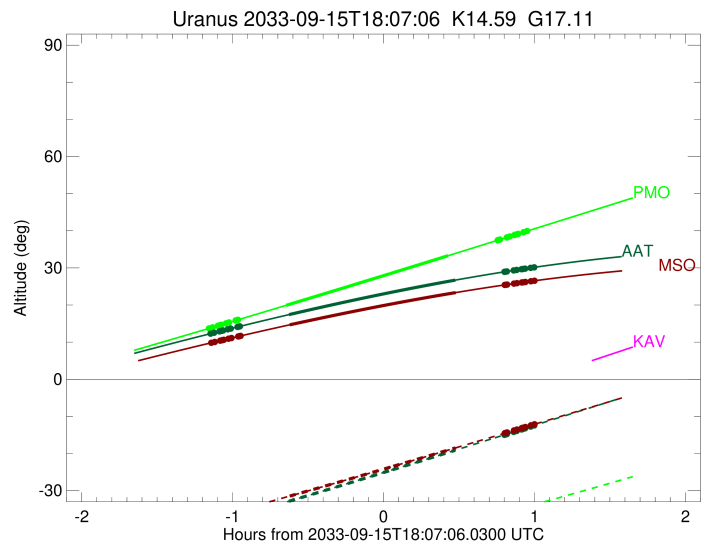

target : Uranus
target radius (km) : 25559.00
C/A epoch : 2033-09-15T18:00:25.140
Event type : PgtRgt
: Uranus occs: geocentric, topocentric
: Ring occs: geocentric, topocentric
Observer code : PMO
Location : Purple Mtn Obs. Nanking
Latitude (deg) : 32.06667
E. Longitude (deg) : 118.82089
Altitude (km) : 0.364
Gaia source ID : 3377568711144234880
2Mass ID (if available) : 06231815+2334192
ICRS Star Coord at Epoch: 06h 23m 18.17444s +23:34:18.98597s
RUWE (>1.4 is poor) : 1.07
K magnitude : 14.590
G magnitude : 17.109
RP magnitude : 16.343
BP magnitude : 17.734
DUPflag : 0
Distance (au) : 19.165
f0 (km) : 0.000
g0 (km) : 0.000
skyplane vel. (km/s) : 12.89
Sun-Target sep (deg) : 77.41
Sun-Moon sep (deg) : 12.89
B (ring opening deg) : 70.65
PA of pole (deg) : 67.64
Pole direction: RA (deg): 257.31100
Dec (deg): -15.17500
C/A sky separation (") : 0.334
C/A sky separation (km) : 4641.2
NAIF SPICE kernels : RAJobs_U111+rgf15.spk
URKALLvl.spk
ura111.bsp
IAU_URANUS_for_RINGFIT.tpc
vgr2.ura111.bsp
ura161.bsp
vgr2.ura161.bsp
peph.ura160.bsp
earthstns_itr93_040916.bsp
earth_720101_070426.bpc
earth_200101_990628_predict.bpc
pg3f0000r.bsp
pg490000r.bsp
naif0012.tls
earth_flat_IAU.spk

b: ring blocked by planet x: target alt < 5.0 deg or sun > -5.0 deg

Ring	I/E	UTC	b? alt	alt-sun	radius	r-dot	lat-geo	lat-geodetic
epsilon	I	2033-09-15T16:57:34.589	13.67	-52.77	51291.17	-13.51		
lambda	I	2033-09-15T16:59:08.298	13.98	-52.64	50026.71	-13.49		
delta	I	2033-09-15T17:01:16.312	14.41	-52.44	48300.35	-13.48		
gamma	I	2033-09-15T17:02:06.091	14.58	-52.36	47629.37	-13.48		
eta	I	2033-09-15T17:02:39.725	14.69	-52.31	47176.12	-13.47		
beta	I	2033-09-15T17:04:31.110	15.06	-52.14	45676.80	-13.47		
alpha	I	2033-09-15T17:05:42.263	15.30	-52.02	44714.86	-13.46		
4	I	2033-09-15T17:08:24.373	15.85	-51.75	42541.21	-13.45		
5	I	2033-09-15T17:08:49.105	15.93	-51.71	42209.69	-13.45		
6	I	2033-09-15T17:09:13.651	16.01	-51.67	41873.90	-13.44		
Uranus	I	2033-09-15T17:28:21.829	19.91	-49.51	25061.33		18.88	19.71
Uranus	E	2033-09-15T18:32:48.743	33.30	-39.87	25195.11		-16.00	-16.72
6	E	2033-09-15T18:52:24.664	37.43	-36.43	41796.75	13.23		
5	E	2033-09-15T18:53:00.545	37.55	-36.32	42276.12	13.23		
4	E	2033-09-15T18:53:24.880	37.64	-36.25	42593.17	13.23		
alpha	E	2033-09-15T18:56:05.591	38.21	-35.76	44715.10	13.23		
beta	E	2033-09-15T18:57:15.511	38.45	-35.55	45643.26	13.23		
eta	E	2033-09-15T18:59:11.395	38.86	-35.20	47176.12	13.23		
gamma	E	2033-09-15T18:59:45.240	38.98	-35.09	47624.05	13.24		
delta	E	2033-09-15T19:00:36.337	39.16	-34.94	48300.35	13.24		
lambda	E	2033-09-15T19:02:46.768	39.62	-34.54	50026.71	13.24		
epsilon	E	2033-09-15T19:04:05.803	39.90	-34.29	51072.82	13.25