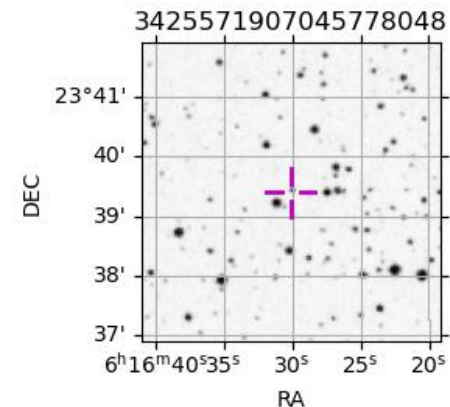

Observable events with sun below -5 deg and altitude above 5 deg unblocked by planet

Obs	Location	lat	Elon	Rings I	Planet	Rings E	Observed Events Interval	OEcode
PIC	Pic du Midi	42.9	0.1	+++++		+++++	DEC 20 23:31 - DEC 21 00:29	PnnRie
PAL	Palomar Mt (200")	33.4	243.1					PnnRnn
PMO	Purple Mtn Obs. Nanki	32.1	118.8					PnnRnn
KPNO	Kitt Peak Natl Obs	32.0	248.4					PnnRnn
MCD	McDonald Obs. 2.7m	30.7	256.0					PnnRnn
TEN	Teide Obs./Tenerife	28.3	343.5	+++++		+++++	DEC 20 23:33 - DEC 21 00:30	PnnRie
IRTF	Mauna Kea/IRTF	19.8	204.5					PnnRnn
KAV	Kavalur Observatory	12.6	78.8	+++++		+++++	DEC 20 23:27 - DEC 21 00:25	PnnRie
RIO	Rio de Janeiro	-22.9	316.8	+++++		+++++	DEC 20 23:37 - DEC 21 00:29	PnnRie
ESO	European Southern Obs	-29.3	289.3			+++++	DEC 21 00:24 - DEC 21 00:30	PnnRne
AAT	Siding Spring (AAT)	-31.3	149.1					PnnRnn
SAAO	So. Afr. Astro. Obs.	-32.4	20.8	+++++		+++++	DEC 20 23:34 - DEC 21 00:24	PnnRie
MSO	Mt. Stromlo Observato	-35.3	149.0					PnnRnn