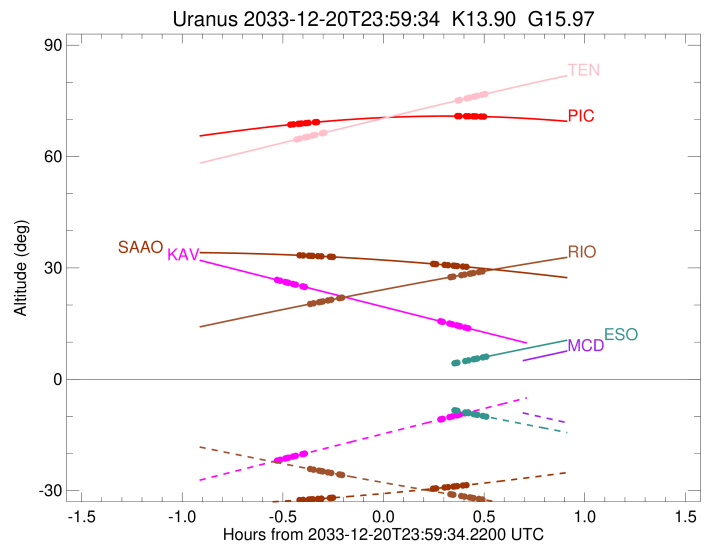

target : Uranus
target radius (km) : 25559.00
C/A epoch : 2033-12-20T23:59:53.790
Event type : XRgt
: No Uranus occs
: Ring occs: geocentric, topocentric
Observer code : PIC
Location : Pic du Midi
Latitude (deg) : 42.93656
E. Longitude (deg) : 0.14231
Altitude (km) : 2.890
Gaia source ID : 3425571907045778048
2Mass ID (if available) : 06163008+2339238
ICRS Star Coord at Epoch: 06h 16m 30.09130s +23:39:23.50688s
RUWE (>1.4 is poor) : 1.00
K magnitude : 13.904
G magnitude : 15.973
RP magnitude : 15.262
BP magnitude : 16.549
DUPflag : 0
Distance (au) : 17.974
f0 (km) : 0.000
g0 (km) : 0.000
skyplane vel. (km/s) : -23.31
Sun-Target sep (deg) : 175.16
Sun-Moon sep (deg) : 165.42
B (ring opening deg) : 72.04
PA of pole (deg) : 64.87
Pole direction: RA (deg): 257.31100
Dec (deg): -15.17500
C/A sky separation (") : 2.147
C/A sky separation (km) : 27982.6
NAIF SPICE kernels : RAJobs_U111+rgf15.spk
URKALLvl.spk
ural11.bsp
IAU_URANUS_for_RINGFIT.tpc
vgr2.ural11.bsp
ural61.bsp
vgr2.ural61.bsp
peph.ural60.bsp
earthstns_itrf93_040916.bsp
earth_720101_070426.bpc
earth_200101_990628_predict.bpc
pg3f0000r.bsp
pg490000r.bsp
naif0012.tls
earth_flat_IAU.spk

Ring	I/E	UTC	b?	alt	alt-sun	radius	r-dot	lat-geo	lat-geodetic
epsilon	I	2033-12-20T23:31:48.772		68.59	-69.98	51136.70	-20.60		
lambda	I	2033-12-20T23:32:43.205		68.67	-70.02	50026.71	-20.29		
delta	I	2033-12-20T23:34:09.019		68.80	-70.10	48300.35	-19.94		
gamma	I	2033-12-20T23:34:42.735		68.85	-70.13	47630.53	-19.79		
eta	I	2033-12-20T23:35:05.755		68.89	-70.14	47176.12	-19.69		
beta	I	2033-12-20T23:36:23.284		69.00	-70.20	45662.92	-19.30		
alpha	I	2033-12-20T23:37:14.371		69.07	-70.24	44687.08	-19.04		
4	I	2033-12-20T23:39:08.667		69.23	-70.32	42545.32	-18.39		
5	I	2033-12-20T23:39:20.560		69.25	-70.33	42315.17	-18.29		
6	I	2033-12-20T23:39:48.904		69.29	-70.35	41800.20	-18.10		

No planet occultations

6	E	2033-12-21T00:21:32.216		70.88	-70.05	41819.68	18.11		
5	E	2033-12-21T00:21:54.285		70.88	-70.03	42222.62	18.30		
4	E	2033-12-21T00:22:15.181		70.88	-70.01	42611.27	18.40		
alpha	E	2033-12-21T00:24:07.507		70.86	-69.91	44712.39	19.05		
beta	E	2033-12-21T00:24:55.869		70.85	-69.86	45641.28	19.31		
eta	E	2033-12-21T00:26:14.556		70.83	-69.78	47176.12	19.69		
gamma	E	2033-12-21T00:26:37.441		70.82	-69.76	47628.02	19.80		
delta	E	2033-12-21T00:27:11.271		70.81	-69.72	48300.35	19.95		
lambda	E	2033-12-21T00:28:37.052		70.78	-69.63	50026.71	20.30		
epsilon	E	2033-12-21T00:29:50.396		70.75	-69.55	51525.49	20.61