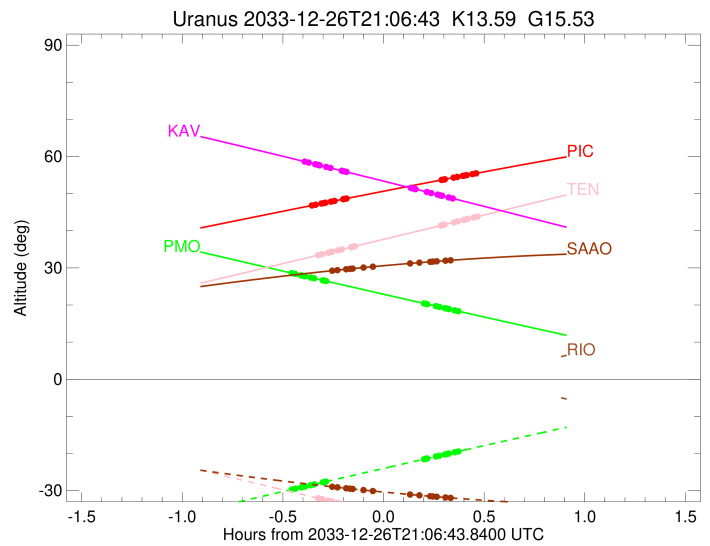

target : Uranus
target radius (km) : 25559.00
C/A epoch : 2033-12-26T21:08:54.190
Event type : XRgt
: No Uranus occs
: Ring occs: geocentric, topocentric
Observer code : PIC
Location : Pic du Midi
Latitude (deg) : 42.93656
E. Longitude (deg) : 0.14231
Altitude (km) : 2.890
Gaia source ID : 3425620908330506752
2Mass ID (if available) : 06152378+2339516
ICRS Star Coord at Epoch: 06h 15m 23.78889s +23:39:51.60144s
RUWE (>1.4 is poor) : 1.08
K magnitude : 13.587
G magnitude : 15.532
RP magnitude : 14.875
BP magnitude : 16.009
DUPflag : 0
Distance (au) : 17.970
f0 (km) : 0.000
g0 (km) : 0.000
skyplane vel. (km/s) : -23.40
Sun-Target sep (deg) : 178.56
Sun-Moon sep (deg) : 116.86
B (ring opening deg) : 72.26
PA of pole (deg) : 64.41
Pole direction: RA (deg): 257.31100
Dec (deg): -15.17500
C/A sky separation (") : 2.753
C/A sky separation (km) : 35882.5
NAIF SPICE kernels : RAJobs_U111+rgf15.spk
URKALLvl.spk
ura111.bsp
IAU_URANUS_for_RINGFIT.tpc
vgr2.ura111.bsp
ura161.bsp
vgr2.ura161.bsp
peph.ura160.bsp
earthstns_itr93_040916.bsp
earth_720101_070426.bpc
earth_200101_990628_predict.bpc
pg3f0000r.bsp
pg490000r.bsp
naif0012.tls
earth_flat_IAU.spk

Ring	I/E	UTC	b?	alt	alt-sun	radius	r-dot	lat-geo	lat-geodetic
epsilon	I	2033-12-26T20:45:17.961		46.81	-45.52	51271.74	-17.49		
lambda	I	2033-12-26T20:46:30.591		47.03	-45.74	50026.71	-16.92		
delta	I	2033-12-26T20:48:14.733		47.34	-46.05	48300.35	-16.22		
gamma	I	2033-12-26T20:48:56.345		47.47	-46.17	47631.44	-15.93		
eta	I	2033-12-26T20:49:25.129		47.55	-46.26	47176.12	-15.71		
beta	I	2033-12-26T20:51:04.394		47.85	-46.56	45653.93	-14.91		
alpha	I	2033-12-26T20:52:10.839		48.05	-46.76	44684.78	-14.35		
4	I	2033-12-26T20:54:45.931		48.51	-47.22	42568.87	-12.89		
5	I	2033-12-26T20:55:06.164		48.57	-47.28	42300.46	-12.63		
6	I	2033-12-26T20:55:46.893		48.70	-47.41	41794.87	-12.21		

No planet occultations

6	E	2033-12-26T21:24:00.098		53.68	-52.40	41818.67	12.23		
5	E	2033-12-26T21:24:32.761		53.78	-52.50	42224.82	12.64		
4	E	2033-12-26T21:25:02.953		53.87	-52.58	42610.65	12.91		
alpha	E	2033-12-26T21:27:36.667		54.31	-53.03	44711.07	14.38		
beta	E	2033-12-26T21:28:40.029		54.49	-53.21	45641.16	14.94		
eta	E	2033-12-26T21:30:20.067		54.78	-53.50	47176.12	15.74		
gamma	E	2033-12-26T21:30:48.604		54.86	-53.58	47628.29	15.95		
delta	E	2033-12-26T21:31:30.339		54.98	-53.70	48300.35	16.25		
lambda	E	2033-12-26T21:33:14.288		55.27	-54.00	50026.71	16.95		
epsilon	E	2033-12-26T21:34:41.831		55.52	-54.25	51534.35	17.53