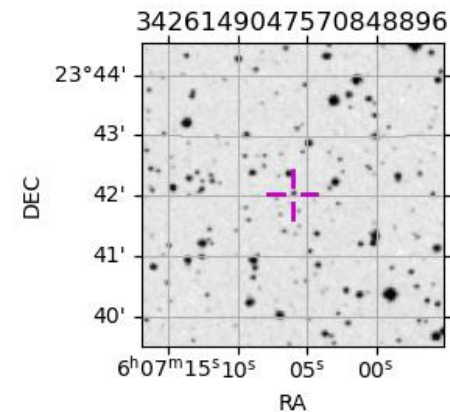

Observable events with sun below -5 deg and altitude above 5 deg unblocked by planet

Obs	Location	lat	Elon	Rings I	Planet	Rings E	Observed Events Interval	OEncode
PIC	Pic du Midi	42.9	0.1					PnnRnn
PAL	Palomar Mt (200")	33.4	243.1					PnnRnn
PMO	Purple Mtn Obs. Nanki	32.1	118.8	+++++			MAR 23 15:10 - MAR 23 15:38	PnnRin
KPNO	Kitt Peak Natl Obs	32.0	248.4					PnnRnn
MCD	McDonald Obs. 2.7m	30.7	256.0					PnnRnn
TEN	Teide Obs./Tenerife	28.3	343.5					PnnRnn
IRTF	Mauna Kea/IRTF	19.8	204.5					PnnRnn
KAV	Kavalur Observatory	12.6	78.8	+++++		+++++	MAR 23 15:13 - MAR 23 18:19	PnnRie
RIO	Rio de Janeiro	-22.9	316.8					PnnRnn
ESO	European Southern Obs	-29.3	289.3					PnnRnn
AAT	Siding Spring (AAT)	-31.3	149.1					PnnRnn
SAAO	So. Afr. Astro. Obs.	-32.4	20.8			+++++	MAR 23 17:07 - MAR 23 17:53	PnnRne
MSO	Mt. Stromlo Observato	-35.3	149.0					PnnRnn