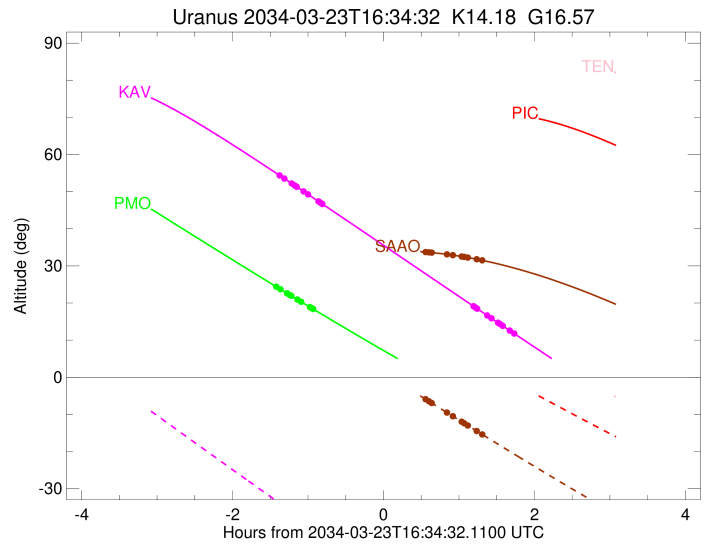

target : Uranus
target radius (km) : 25559.00
C/A epoch : 2034-03-23T16:48:46.080
Event type : XRgt
: No Uranus occs
: Ring occs: geocentric, topocentric
Observer code : PMO
Location : Purple Mtn Obs. Nanking
Latitude (deg) : 32.06667
E. Longitude (deg) : 118.82089
Altitude (km) : 0.364
Gaia source ID : 3426149047570848896
2Mass ID (if available) : 06070603+2342015
ICRS Star Coord at Epoch: 06h 07m 06.04297s +23:42:01.53778s
RUWE (>1.4 is poor) : 1.05
K magnitude : 14.182
G magnitude : 16.568
RP magnitude : 15.816
BP magnitude : 17.164
DUPflag : 0
Distance (au) : 18.930
f0 (km) : 0.000
g0 (km) : 0.000
skyplane vel. (km/s) : 6.91
Sun-Target sep (deg) : 88.98
Sun-Moon sep (deg) : 44.41
B (ring opening deg) : 73.93
PA of pole (deg) : 60.58
Pole direction: RA (deg): 257.31100
Dec (deg): -15.17500
C/A sky separation (") : 2.177
C/A sky separation (km) : 29887.8
NAIF SPICE kernels : RAJobs_U111+rgf15.spk
URKALLvl.spk
ura111.bsp
IAU_URANUS_for_RINGFIT.tpc
vgr2.ura111.bsp
ura161.bsp
vgr2.ura161.bsp
peph.ura160.bsp
earthstns_itr93_040916.bsp
earth_720101_070426.bpc
earth_200101_990628_predict.bpc
pg3f0000r.bsp
pg490000r.bsp
naif0012.tls
earth_flat_IAU.spk

Ring	I/E	UTC	b?	alt	alt-sun	radius	r-dot	lat-geo	lat-geodetic
epsilon	I	2034-03-23T15:10:16.274		24.19	-53.88	50822.29	-5.63		
lambda	I	2034-03-23T15:12:38.522		23.70	-54.10	50026.71	-5.57		
delta	I	2034-03-23T15:17:51.465		22.63	-54.56	48300.35	-5.46		
gamma	I	2034-03-23T15:19:56.081		22.20	-54.73	47622.74	-5.41		
eta	I	2034-03-23T15:21:18.826		21.92	-54.84	47176.12	-5.38		
beta	I	2034-03-23T15:25:59.720		20.95	-55.20	45680.80	-5.26		
alpha	I	2034-03-23T15:29:05.058		20.32	-55.42	44714.25	-5.18		
4	I	2034-03-23T15:36:15.505		18.86	-55.87	42531.02	-4.95		
5	I	2034-03-23T15:36:59.831		18.71	-55.91	42310.95	-4.92		
6	I	2034-03-23T15:38:42.846		18.36	-56.00	41806.55	-4.87		

No planet occultations

6	E	2034-03-23T17:52:37.385	-7.37x	-49.06	41865.05	5.07
5	E	2034-03-23T17:53:45.661	-7.57x	-48.90	42211.28	5.13
4	E	2034-03-23T17:54:54.260	-7.77x	-48.74	42549.69	5.16
alpha	E	2034-03-23T18:01:49.188	-8.98x	-47.74	44752.40	5.42
beta	E	2034-03-23T18:04:35.158	-9.46x	-47.33	45662.92	5.52
eta	E	2034-03-23T18:09:06.101	-10.24x	-46.65	47176.12	5.66
gamma	E	2034-03-23T18:10:24.816	-10.46x	-46.45	47623.03	5.70
delta	E	2034-03-23T18:12:23.119	-10.80x	-46.15	48300.35	5.75
lambda	E	2034-03-23T18:17:19.730	-11.64x	-45.38	50026.71	5.89
epsilon	E	2034-03-23T18:21:23.864	-12.32x	-44.73	51475.81	5.96