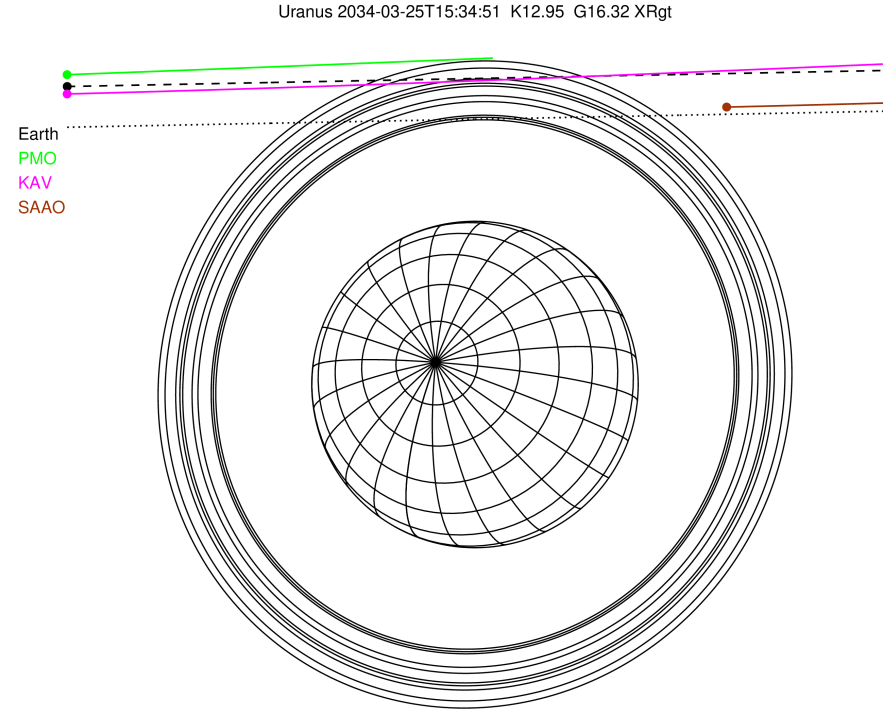

target : Uranus
target radius (km) : 25559.00
C/A epoch : 2034-03-25T15:34:51.390
Event type : XRgt
: No Uranus occs
: Ring occs: geocentric, topocentric
Gaia source ID : 3426149154949568128
2Mass ID (if available) : 06071268+2342055

ICRS Star Coord at Epoch: 06h 07m 12.69483s +23:42:05.63513s

RUWE (>1.4 is poor) : 0.97
K magnitude : 12.954
G magnitude : 16.325
RP magnitude : 15.332
BP magnitude : 17.242
DUPflag : 0
Distance (au) : 18.963
f0 (km) : 0.000
g0 (km) : 0.000
skyplane vel. (km/s) : 7.91
Sun-Target sep (deg) : 87.07
Sun-Moon sep (deg) : 16.12
B (ring opening deg) : 73.91
PA of pole (deg) : 60.63

#	a(km)	ring
1	41837.2	6
2	42235.0	5
3	42571.2	4
4	44718.5	alpha
5	45661.1	beta
6	47176.1	eta
7	47626.3	gamma
8	48300.3	delta
9	50026.7	lambda
10	51149.4	epsilon

Observable events with sun below -5 deg and altitude above 5 deg unblocked by planet

Obs	Location	lat	Elon	Rings I	Planet	Rings E	Observed Events Interval	OEcode
PIC	Pic du Midi	42.9	0.1					PnnRnn
PAL	Palomar Mt (200")	33.4	243.1					PnnRnn
PMO	Purple Mtn Obs. Nanki	32.1	118.8					PnnRnn
KPNO	Kitt Peak Natl Obs	32.0	248.4					PnnRnn
MCD	McDonald Obs. 2.7m	30.7	256.0					PnnRnn
TEN	Teide Obs./Tenerife	28.3	343.5					PnnRnn
IRTF	Mauna Kea/IRTF	19.8	204.5					PnnRnn
KAV	Kavalur Observatory	12.6	78.8	+++		+++	MAR 25 15:09 - MAR 25 16:24	PnnRie
RIO	Rio de Janeiro	-22.9	316.8					PnnRnn
ESO	European Southern Obs	-29.3	289.3					PnnRnn
AAT	Siding Spring (AAT)	-31.3	149.1					PnnRnn
SAAO	So. Afr. Astro. Obs.	-32.4	20.8					PnnRnn
MSO	Mt. Stromlo Observato	-35.3	149.0					PnnRnn