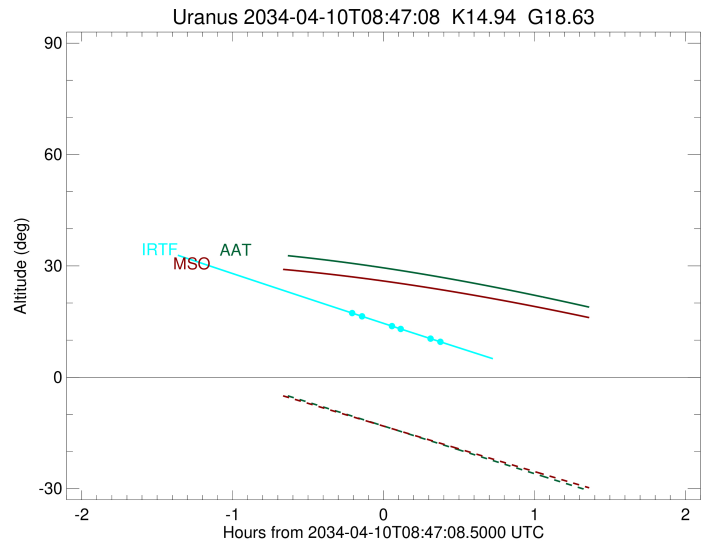

target : Uranus
target radius (km) : 25559.00
C/A epoch : 2034-04-10T08:54:02.800
Event type : XRgt
: No Uranus occs
: Ring occs: geocentric, topocentric
Observer code : IRTF
Location : Mauna Kea/IRTF
Latitude (deg) : 19.82622
E. Longitude (deg) : 204.52800
Altitude (km) : 4.168
Gaia source ID : 3425401482744601344
2Mass ID (if available) : 06083695+2341377
ICRS Star Coord at Epoch: 06h 08m 36.96098s +23:41:37.62243s
RUWE (>1.4 is poor) : 0.92
K magnitude : 14.942
G magnitude : 18.628
RP magnitude : 17.618
BP magnitude : 19.701
DUPflag : 0
Distance (au) : 19.222
f0 (km) : 0.000
g0 (km) : 0.000
skyplane vel. (km/s) : 15.63
Sun-Target sep (deg) : 71.89
Sun-Moon sep (deg) : 174.68
B (ring opening deg) : 73.63
PA of pole (deg) : 61.33
Pole direction: RA (deg): 257.31100
Dec (deg): -15.17500
C/A sky separation (") : 3.427
C/A sky separation (km) : 47779.2
NAIF SPICE kernels : RAJobs_U111+rgf15.spk
URKALLvl.spk
ura111.bsp
IAU_URANUS_for_RINGFIT.tpc
vgr2.ura111.bsp
ura161.bsp
vgr2.ura161.bsp
peph.ura160.bsp
earthstns_itr93_040916.bsp
earth_720101_070426.bpc
earth_200101_990628_predict.bpc
pg3f0000r.bsp
pg490000r.bsp
naif0012.tls
earth_flat_IAU.spk

b: ring blocked by planet x: target alt < 5.0 deg or sun > -5.0 deg

Ring	I/E	UTC	b?	alt	alt-sun	radius	r-dot	lat-geo	lat-geodetic
epsilon	I	2034-04-10T08:35:37.783		17.08	-51.66	50869.01	-5.13		
lambda	I	2034-04-10T08:38:39.958		16.40	-52.17	50026.71	-4.19		
delta	I	2034-04-10T08:51:02.469		13.66	-54.17	48300.41	-0.39		

No planet occultations

delta	E	2034-04-10T08:53:26.304		13.14	-54.54	48300.41	0.39		
lambda	E	2034-04-10T09:05:47.210		10.42	-56.35	50026.71	4.21		
epsilon	E	2034-04-10T09:09:34.049		9.59	-56.87	51104.24	5.16