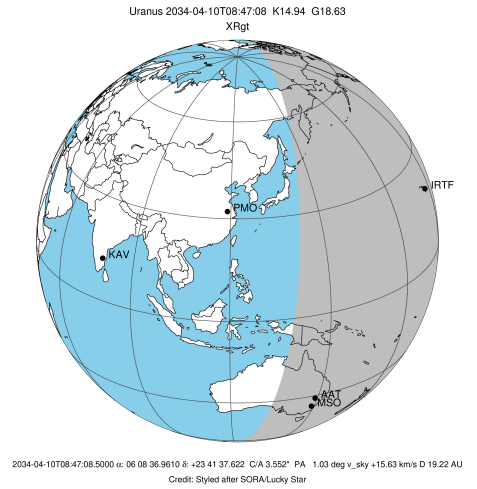

target : Uranus
target radius (km) : 25559.00
C/A epoch : 2034-04-10T08:54:02.800
Event type : XRgt
: No Uranus occs
: Ring occs: geocentric, topocentric
Observer code : IRTF
Location : Mauna Kea/IRTF
Latitude (deg) : 19.82622
E. Longitude (deg) : 204.52800
Altitude (km) : 4.168
Gaia source ID : 3425401482744601344
2Mass ID (if available) : 06083695+2341377
ICRS Star Coord at Epoch: 06h 08m 36.96098s +23:41:37.62243s
RUWE (>1.4 is poor) : 0.92
K magnitude : 14.942
G magnitude : 18.628
RP magnitude : 17.618
BP magnitude : 19.701
DUPflag : 0
Distance (au) : 19.222
f0 (km) : 0.000
g0 (km) : 0.000
skyplane vel. (km/s) : 15.63
Sun-Target sep (deg) : 71.89
Sun-Moon sep (deg) : 174.68
B (ring opening deg) : 73.63
PA of pole (deg) : 61.33
Pole direction: RA (deg): 257.31100
Dec (deg): -15.17500
C/A sky separation (") : 3.427
C/A sky separation (km) : 47779.2
NAIF SPICE kernels : RAJobs_U111+rgf15.spk
URKALLvl.spk
ura111.bsp
IAU_URANUS_for_RINGFIT.tpc
vgr2.ura111.bsp
ura161.bsp
vgr2.ura161.bsp
peph.ura160.bsp
earthstns_itr93_040916.bsp
earth_720101_070426.bpc
earth_200101_990628_predict.bpc
pg3f0000r.bsp
pg490000r.bsp
naif0012.tls
earth_flat_IAU.spk

b: ring blocked by planet x: target alt < 5.0 deg or sun > -5.0 deg

Ring	I/E	UTC	b?	alt	alt-sun	radius	r-dot	lat-geo	lat-geodetic
epsilon	I	2034-04-10T08:35:37.783		17.08	-51.66	50869.01	-5.13		
lambda	I	2034-04-10T08:38:39.958		16.40	-52.17	50026.71	-4.19		
delta	I	2034-04-10T08:51:02.469		13.66	-54.17	48300.41	-0.39		

No planet occultations

delta	E	2034-04-10T08:53:26.304		13.14	-54.54	48300.41	0.39		
lambda	E	2034-04-10T09:05:47.210		10.42	-56.35	50026.71	4.21		
epsilon	E	2034-04-10T09:09:34.049		9.59	-56.87	51104.24	5.16