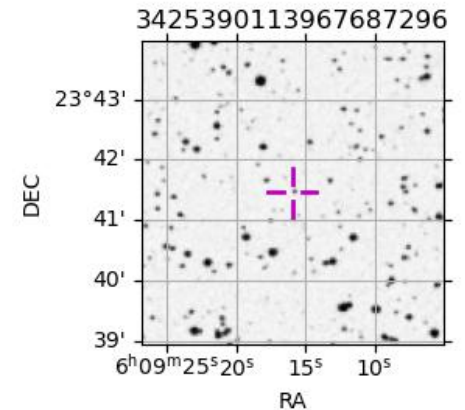

Observable events with sun below -5 deg and altitude above 5 deg unblocked by planet

Obs	Location	lat	Elon	Rings I	Planet	Rings E	Observed Events Interval	OEcode
PIC	Pic du Midi	42.9	0.1					PnnRnn
PAL	Palomar Mt (200")	33.4	243.1					PnnRnn
PMO	Purple Mtn Obs. Nanki	32.1	118.8	+		+	APR 15 12:10 - APR 15 12:26	PnnRie
KPNO	Kitt Peak Natl Obs	32.0	248.4					PnnRnn
MCD	McDonald Obs. 2.7m	30.7	256.0					PnnRnn
TEN	Teide Obs./Tenerife	28.3	343.5					PnnRnn
IRTF	Mauna Kea/IRTF	19.8	204.5					PnnRnn
KAV	Kavalur Observatory	12.6	78.8					PnnRnn
RIO	Rio de Janeiro	-22.9	316.8					PnnRnn
ESO	European Southern Obs	-29.3	289.3					PnnRnn
AAT	Siding Spring (AAT)	-31.3	149.1					PnnRnn
SAAO	So. Afr. Astro. Obs.	-32.4	20.8					PnnRnn
MSO	Mt. Stromlo Observato	-35.3	149.0					PnnRnn