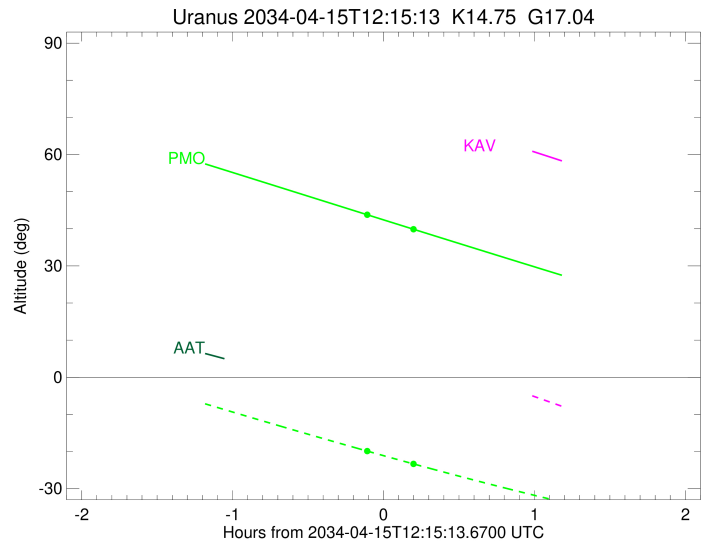

```
target                : Uranus
target radius (km)   : 25559.00
C/A epoch            : 2034-04-15T12:19:36.990
Event type          : XRt
: No Uranus occs
: Ring occs: topocentric, not geocentric
Observer code       : PMO
Location            : Purple Mtn Obs. Nanking
Latitude (deg)      : 32.06667
E. Longitude (deg)  : 118.82089
Altitude (km)       : 0.364
Gaia source ID      : 3425390113967687296
2Mass ID (if available) : 06091591+2341277
ICRS Star Coord at Epoch: 06h 09m 15.93006s +23:41:27.71505s
RUWE (>1.4 is poor) : 1.48
K magnitude          : 14.752
G magnitude          : 17.041
RP magnitude         : 16.290
BP magnitude         : 17.523
DUPflag             : 0
Distance (au)        : 19.304
f0 (km)              : 0.000
g0 (km)              : 0.000
skyplane vel. (km/s) : 18.02
Sun-Target sep (deg) : 66.99
Sun-Moon sep (deg)  : 112.95
B (ring opening deg) : 73.50
PA of pole (deg)    : 61.64
Pole direction: RA (deg): 257.31100
Dec (deg): -15.17500
C/A sky separation (") : 3.545
C/A sky separation (km) : 49633.0
NAIF SPICE kernels  : RAJobs_U111+rgf15.spk
URKALLvl.spk
urall1.bsp
IAU_URANUS_for_RINGFIT.tpc
vgr2.urall1.bsp
ural61.bsp
vgr2.ural61.bsp
peph.ural60.bsp
earthstns_itrf93_040916.bsp
earth_720101_070426.bpc
earth_200101_990628_predict.bpc
pg3f0000r.bsp
pg490000r.bsp
naif0012.tls
earth_flat_IAU.spk
```

```
b: ring blocked by planet  x: target alt < 5.0 deg or sun > -5.0 deg
Ring      I/E      UTC      b? alt  alt-sun  radius  r-dot  lat-geo lat-geodetic
-----
epsilon   I  2034-04-15T12:10:11.530  43.47 -20.16  50876.26  -3.19
```

No planet occultations

```
epsilon   E  2034-04-15T12:26:20.841  40.05 -23.19  50995.54  3.20
```