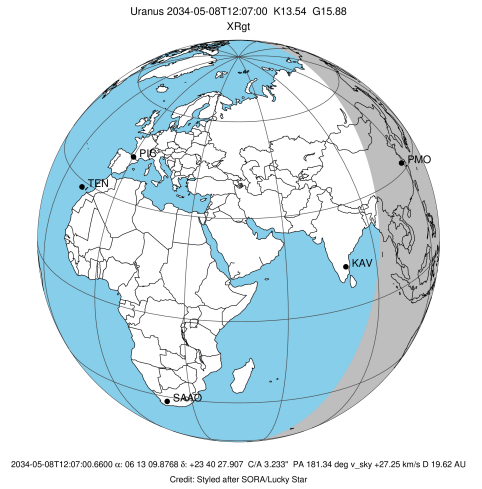

target : Uranus
target radius (km) : 25559.00
C/A epoch : 2034-05-08T12:09:58.720
Event type : XRgt
: No Uranus occs
: Ring occs: geocentric, topocentric
Observer code : PMO
Location : Purple Mtn Obs. Nanking
Latitude (deg) : 32.06667
E. Longitude (deg) : 118.82089
Altitude (km) : 0.364
Gaia source ID : 3425256866902263424
2Mass ID (if available) : 06130987+2340279
ICRS Star Coord at Epoch: 06h 13m 09.87676s +23:40:27.90663s
RUWE (>1.4 is poor) : 0.97
K magnitude : 13.539
G magnitude : 15.881
RP magnitude : 15.089
BP magnitude : 16.522
DUPflag : 0
Distance (au) : 19.624
f0 (km) : 0.000
g0 (km) : 0.000
skyplane vel. (km/s) : 27.25
Sun-Target sep (deg) : 45.51
Sun-Moon sep (deg) : 168.52
B (ring opening deg) : 72.72
PA of pole (deg) : 63.44
Pole direction: RA (deg): 257.31100
Dec (deg): -15.17500
C/A sky separation (") : 3.411
C/A sky separation (km) : 48549.4
NAIF SPICE kernels : RAJobs_U111+rgf15.spk
URKALLvl.spk
ura111.bsp
IAU_URANUS_for_RINGFIT.tpc
vgr2.ura111.bsp
ura161.bsp
vgr2.ura161.bsp
peph.ura160.bsp
earthstns_itrf93_040916.bsp
earth_720101_070426.bpc
earth_200101_990628_predict.bpc
pg3f0000r.bsp
pg490000r.bsp
naif0012.tls
earth_flat_IAU.spk

Ring	I/E	UTC	b?	alt	alt-sun	radius	r-dot	lat-geo	lat-geodetic
epsilon	I	2034-05-08T12:01:55.171		26.99	-14.58	51441.38	-8.62		
lambda	I	2034-05-08T12:05:16.596		26.29	-15.18	50026.71	-5.53		

No planet occultations

lambda	E	2034-05-08T12:16:54.950		23.88	-17.26	50026.71	5.53		
epsilon	E	2034-05-08T12:20:28.953		23.14	-17.88	51551.10	8.64