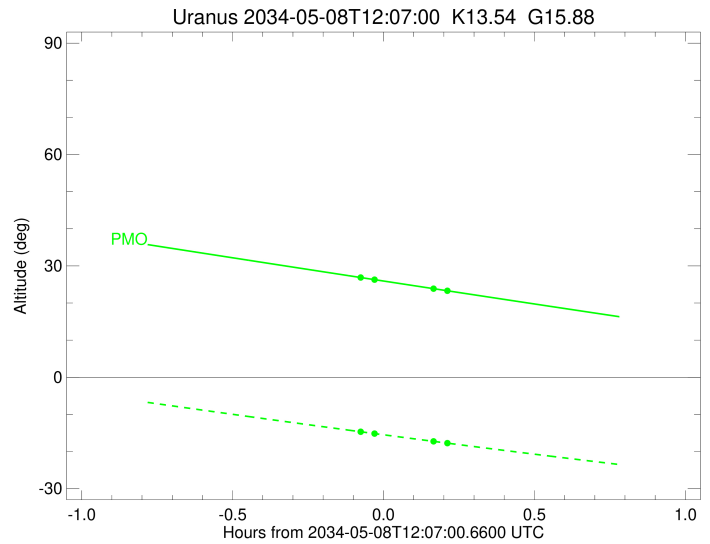

target : Uranus
target radius (km) : 25559.00
C/A epoch : 2034-05-08T12:09:58.720
Event type : XRgt
: No Uranus occs
: Ring occs: geocentric, topocentric
Observer code : PMO
Location : Purple Mtn Obs. Nanking
Latitude (deg) : 32.06667
E. Longitude (deg) : 118.82089
Altitude (km) : 0.364
Gaia source ID : 3425256866902263424
2Mass ID (if available) : 06130987+2340279
ICRS Star Coord at Epoch: 06h 13m 09.87676s +23:40:27.90663s
RUWE (>1.4 is poor) : 0.97
K magnitude : 13.539
G magnitude : 15.881
RP magnitude : 15.089
BP magnitude : 16.522
DUPflag : 0
Distance (au) : 19.624
f0 (km) : 0.000
g0 (km) : 0.000
skyplane vel. (km/s) : 27.25
Sun-Target sep (deg) : 45.51
Sun-Moon sep (deg) : 168.52
B (ring opening deg) : 72.72
PA of pole (deg) : 63.44
Pole direction: RA (deg): 257.31100
Dec (deg): -15.17500
C/A sky separation (") : 3.411
C/A sky separation (km) : 48549.4
NAIF SPICE kernels : RAJobs_U111+rgf15.spk
URKALLvl.spk
ura111.bsp
IAU_URANUS_for_RINGFIT.tpc
vgr2.ura111.bsp
ura161.bsp
vgr2.ura161.bsp
peph.ura160.bsp
earthstns_itrf93_040916.bsp
earth_720101_070426.bpc
earth_200101_990628_predict.bpc
pg3f0000r.bsp
pg490000r.bsp
naif0012.tls
earth_flat_IAU.spk

Ring	I/E	UTC	b?	alt	alt-sun	radius	r-dot	lat-geo	lat-geodetic
epsilon	I	2034-05-08T12:01:55.171		26.99	-14.58	51441.38	-8.62		
lambda	I	2034-05-08T12:05:16.596		26.29	-15.18	50026.71	-5.53		

No planet occultations

lambda	E	2034-05-08T12:16:54.950		23.88	-17.26	50026.71	5.53		
epsilon	E	2034-05-08T12:20:28.953		23.14	-17.88	51551.10	8.64