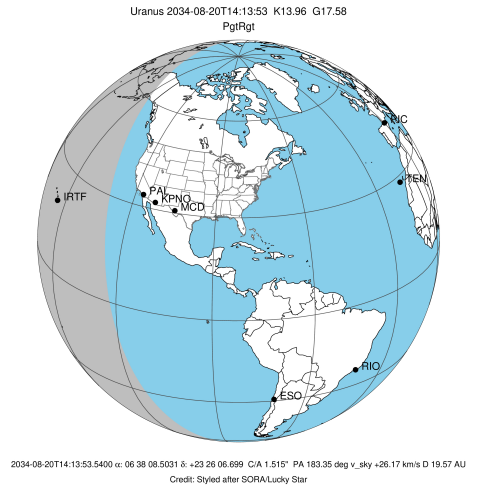

```
target                : Uranus
target radius (km)   : 25559.00
C/A epoch            : 2034-08-20T14:10:15.500
Event type           : PgtRgt
: Uranus occs: geocentric, topocentric
: Ring occs: geocentric, topocentric
Observer code        : IRTF
Location             : Mauna Kea/IRTF
Latitude (deg)       : 19.82622
E. Longitude (deg)   : 204.52800
Altitude (km)        : 4.168
Gaia source ID       : 3382406699745717248
2Mass ID (if available) : 06380851+2326076
ICRS Star Coord at Epoch: 06h 38m 08.50306s +23:26:06.69939s
RUWE (>1.4 is poor) : 1.16
K magnitude           : 13.963
G magnitude           : 17.580
RP magnitude          : 16.426
BP magnitude          : 19.036
DUPflag              : 0
Distance (au)        : 19.568
f0 (km)              : 0.000
g0 (km)              : 0.000
skyplane vel. (km/s) : 26.17
Sun-Target sep (deg) : 48.43
Sun-Moon sep (deg)   : 122.51
B (ring opening deg) : 67.49
PA of pole (deg)     : 72.49
Pole direction: RA (deg): 257.31100
Dec (deg): -15.17500
C/A sky separation (") : 1.577
C/A sky separation (km) : 22381.2
NAIF SPICE kernels   : RAJobs_U111+rgf15.spk
URKALLvl1.spk
urall1.bsp
IAU_URANUS_for_RINGFIT.tpc
vgr2.urall1.bsp
ural61.bsp
vgr2.ural61.bsp
peph.ural60.bsp
earthstns_itrfr93_040916.bsp
earth_720101_070426.bpc
earth_200101_990628_predict.bpc
pg3f0000r.bsp
pg490000r.bsp
naif0012.tls
earth_flat_IAU.spk
```

Ring	I/E	UTC	b?	alt	alt-sun	radius	r-dot	lat-geo	lat-geodetic
epsilon	I	2034-08-20T13:43:27.541		15.89	-31.67	51391.91	-25.06		
lambda	I	2034-08-20T13:44:22.029		16.09	-31.48	50026.71	-24.97		
delta	I	2034-08-20T13:45:31.494		16.34	-31.25	48300.35	-24.73		
gamma	I	2034-08-20T13:45:59.005		16.45	-31.15	47621.32	-24.63		
eta	I	2034-08-20T13:46:17.105		16.51	-31.09	47176.12	-24.56		
beta	I	2034-08-20T13:47:18.443		16.74	-30.88	45678.55	-24.31		
alpha	I	2034-08-20T13:47:58.927		16.89	-30.74	44692.44	-24.13		
4	I	2034-08-20T13:49:25.956		17.21	-30.44	42604.26	-23.72		
5	I	2034-08-20T13:49:42.660		17.28	-30.38	42217.96	-23.59		
6	I	2034-08-20T13:49:58.672		17.34	-30.33	41838.53	-23.55		
Uranus	I	2034-08-20T14:02:44.486		20.19	-27.65	25277.91		16.58	17.32
Uranus	E	2034-08-20T14:18:08.719		23.64	-24.38	25548.22		-3.18	-3.33
6	E	2034-08-20T14:32:00.601		26.76	-21.38	41875.27	23.47		
5	E	2034-08-20T14:32:13.140		26.81	-21.34	42171.33	23.51		
4	E	2034-08-20T14:32:30.322		26.88	-21.27	42584.62	23.64		
alpha	E	2034-08-20T14:33:59.462		27.21	-20.95	44712.36	24.04		
beta	E	2034-08-20T14:34:38.036		27.36	-20.81	45643.63	24.22		
eta	E	2034-08-20T14:35:41.021		27.59	-20.58	47176.12	24.47		
gamma	E	2034-08-20T14:35:59.570		27.66	-20.51	47630.60	24.53		
delta	E	2034-08-20T14:36:26.813		27.77	-20.42	48300.35	24.63		
lambda	E	2034-08-20T14:37:36.564		28.03	-20.16	50026.71	24.86		
epsilon	E	2034-08-20T14:38:05.342		28.14	-20.06	50743.53	24.95