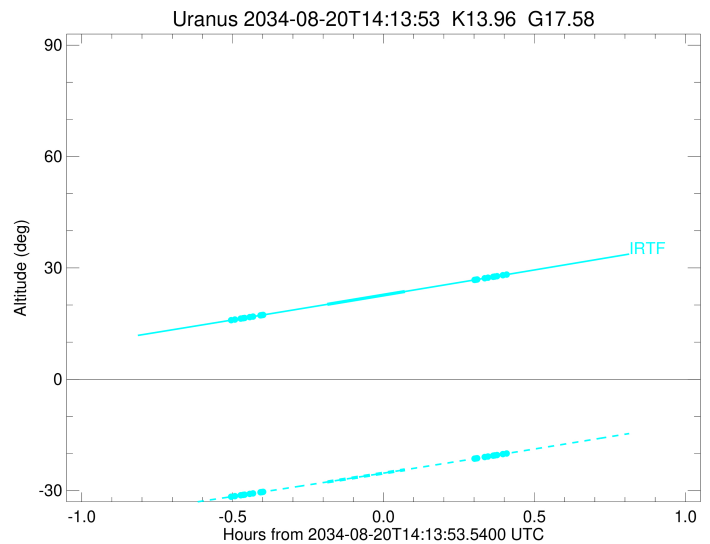

```
target                : Uranus
target radius (km)   : 25559.00
C/A epoch            : 2034-08-20T14:10:15.500
Event type           : PgtRgt
: Uranus occs: geocentric, topocentric
: Ring occs: geocentric, topocentric
Observer code        : IRTF
Location             : Mauna Kea/IRTF
Latitude (deg)       : 19.82622
E. Longitude (deg)   : 204.52800
Altitude (km)        : 4.168
Gaia source ID       : 3382406699745717248
2Mass ID (if available) : 06380851+2326076
ICRS Star Coord at Epoch: 06h 38m 08.50306s +23:26:06.69939s
RUWE (>1.4 is poor) : 1.16
K magnitude           : 13.963
G magnitude           : 17.580
RP magnitude          : 16.426
BP magnitude          : 19.036
DUPflag              : 0
Distance (au)        : 19.568
f0 (km)              : 0.000
g0 (km)              : 0.000
skyplane vel. (km/s) : 26.17
Sun-Target sep (deg) : 48.43
Sun-Moon sep (deg)   : 122.51
B (ring opening deg) : 67.49
PA of pole (deg)     : 72.49
Pole direction: RA (deg): 257.31100
Dec (deg): -15.17500
C/A sky separation (") : 1.577
C/A sky separation (km) : 22381.2
NAIF SPICE kernels   : RAJobs_U111+rgf15.spk
URKALLvl1.spk
urall1.bsp
IAU_URANUS_for_RINGFIT.tpc
vgr2.urall1.bsp
ural61.bsp
vgr2.ural61.bsp
peph.ural60.bsp
earthstns_itrfr93_040916.bsp
earth_720101_070426.bpc
earth_200101_990628_predict.bpc
pg3f0000r.bsp
pg490000r.bsp
naif0012.tls
earth_flat_IAU.spk
```

Ring	I/E	UTC	b?	alt	alt-sun	radius	r-dot	lat-geo	lat-geodetic
epsilon	I	2034-08-20T13:43:27.541		15.89	-31.67	51391.91	-25.06		
lambda	I	2034-08-20T13:44:22.029		16.09	-31.48	50026.71	-24.97		
delta	I	2034-08-20T13:45:31.494		16.34	-31.25	48300.35	-24.73		
gamma	I	2034-08-20T13:45:59.005		16.45	-31.15	47621.32	-24.63		
eta	I	2034-08-20T13:46:17.105		16.51	-31.09	47176.12	-24.56		
beta	I	2034-08-20T13:47:18.443		16.74	-30.88	45678.55	-24.31		
alpha	I	2034-08-20T13:47:58.927		16.89	-30.74	44692.44	-24.13		
4	I	2034-08-20T13:49:25.956		17.21	-30.44	42604.26	-23.72		
5	I	2034-08-20T13:49:42.660		17.28	-30.38	42217.96	-23.59		
6	I	2034-08-20T13:49:58.672		17.34	-30.33	41838.53	-23.55		
Uranus	I	2034-08-20T14:02:44.486		20.19	-27.65	25277.91		16.58	17.32
Uranus	E	2034-08-20T14:18:08.719		23.64	-24.38	25548.22		-3.18	-3.33
6	E	2034-08-20T14:32:00.601		26.76	-21.38	41875.27	23.47		
5	E	2034-08-20T14:32:13.140		26.81	-21.34	42171.33	23.51		
4	E	2034-08-20T14:32:30.322		26.88	-21.27	42584.62	23.64		
alpha	E	2034-08-20T14:33:59.462		27.21	-20.95	44712.36	24.04		
beta	E	2034-08-20T14:34:38.036		27.36	-20.81	45643.63	24.22		
eta	E	2034-08-20T14:35:41.021		27.59	-20.58	47176.12	24.47		
gamma	E	2034-08-20T14:35:59.570		27.66	-20.51	47630.60	24.53		
delta	E	2034-08-20T14:36:26.813		27.77	-20.42	48300.35	24.63		
lambda	E	2034-08-20T14:37:36.564		28.03	-20.16	50026.71	24.86		
epsilon	E	2034-08-20T14:38:05.342		28.14	-20.06	50743.53	24.95