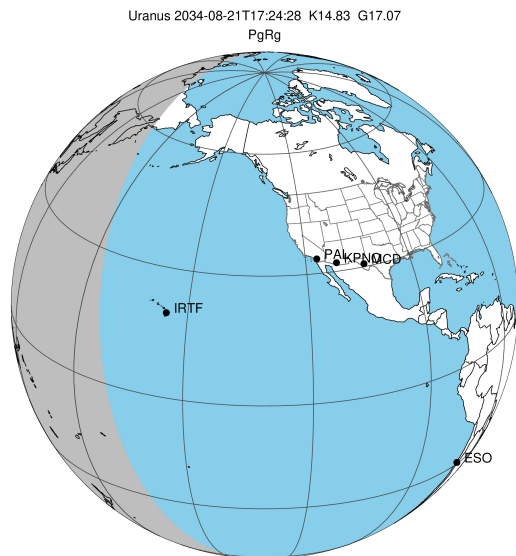

target : Uranus
 target radius (km) : 25559.00
 C/A epoch : 2034-08-21T17:24:28.600
 Event type : PgRg
 : Uranus occs: geocentric, not topocentric
 : Ring occs: geocentric, not topocentric
 Gaia source ID : 3382408039775495936
 2Mass ID (if available) : 06382148+2325548

Uranus 2034-08-21T17:24:28 K14.83 G17.07 PgRg

ICRS Star Coord at Epoch: 06h 38m 21.48524s +23:25:54.65436s

RUWE (>1.4 is poor) : 0.97
 K magnitude : 14.834
 G magnitude : 17.073
 RP magnitude : 16.379
 BP magnitude : 17.619
 DUPflag : 0
 Distance (au) : 19.553
 f0 (km) : 0.000
 g0 (km) : 0.000
 skyplane vel. (km/s) : 25.76
 Sun-Target sep (deg) : 49.47
 Sun-Moon sep (deg) : 135.91
 B (ring opening deg) : 67.45
 PA of pole (deg) : 72.56

#	a(km)	ring
1	41837.2	6
2	42235.0	5
3	42571.2	4
4	44718.5	alpha
5	45661.1	beta
6	47176.1	eta
7	47626.3	gamma
8	48300.3	delta
9	50026.7	lambda
10	51149.4	epsilon

2034-08-21T17:24:28.6000 α: 06 38 21.4852 s: +23 25 54.654 C/A 0.067° PA 3.35 deg v_sky +25.76 km/s D 19.55 AU
 Credit: Styled after SORA/Lucky Star

Earth

Observable events with sun below -5 deg and altitude above 5 deg unblocked by planet

Obs	Location	lat	Elon	Rings I	Planet	Rings E	Observed Events	Interval	OEcode
PIC	Pic du Midi	42.9	0.1						PnnRnn
PAL	Palomar Mt (200")	33.4	243.1						PnnRnn
PMO	Purple Mtn Obs. Nanki	32.1	118.8						PnnRnn
KPNO	Kitt Peak Natl Obs	32.0	248.4						PnnRnn
MCD	McDonald Obs. 2.7m	30.7	256.0						PnnRnn
TEN	Teide Obs./Tenerife	28.3	343.5						PnnRnn
IRTF	Mauna Kea/IRTF	19.8	204.5						PnnRnn
KAV	Kavalur Observatory	12.6	78.8						PnnRnn
RIO	Rio de Janeiro	-22.9	316.8						PnnRnn
ESO	European Southern Obs	-29.3	289.3						PnnRnn
AAT	Siding Spring (AAT)	-31.3	149.1						PnnRnn
SAAO	So. Afr. Astro. Obs.	-32.4	20.8						PnnRnn
MSO	Mt. Stromlo Observato	-35.3	149.0						PnnRnn