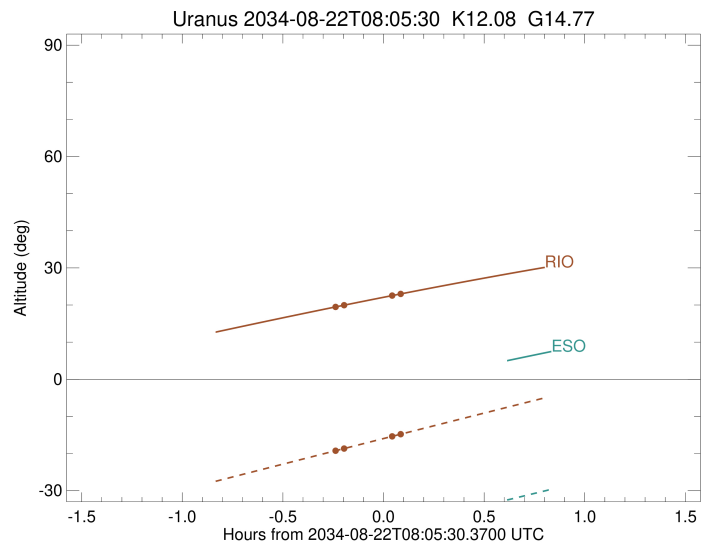

target : Uranus
target radius (km) : 25559.00
C/A epoch : 2034-08-22T08:02:29.490
Event type : XRgt
: No Uranus occs
: Ring occs: geocentric, topocentric
Observer code : RIO
Location : Rio de Janeiro
Latitude (deg) : -22.89506
E. Longitude (deg) : 316.77708
Altitude (km) : 0.033
Gaia source ID : 3382396254385222656
2Mass ID (if available) : 06382840+2325460
ICRS Star Coord at Epoch: 06h 38m 28.40840s +23:25:46.00867s
RUWE (>1.4 is poor) : 1.01
K magnitude : 12.083
G magnitude : 14.775
RP magnitude : 13.974
BP magnitude : 15.460
DUPflag : 0
Distance (au) : 19.545
f0 (km) : 0.000
g0 (km) : 0.000
skyplane vel. (km/s) : 25.54
Sun-Target sep (deg) : 50.03
Sun-Moon sep (deg) : 142.71
B (ring opening deg) : 67.42
PA of pole (deg) : 72.59
Pole direction: RA (deg): 257.31100
Dec (deg): -15.17500
C/A sky separation (") : 3.401
C/A sky separation (km) : 48208.7
NAIF SPICE kernels : RAJobs_U111+rgf15.spk
URKALLvl.spk
ura111.bsp
IAU_URANUS_for_RINGFIT.tpc
vgr2.ura111.bsp
ura161.bsp
vgr2.ura161.bsp
peph.ura160.bsp
earthstns_itrf93_040916.bsp
earth_720101_070426.bpc
earth_200101_990628_predict.bpc
pg3f0000r.bsp
pg490000r.bsp
naif0012.tls
earth_flat_IAU.spk

Ring	I/E	UTC	b?	alt	alt-sun	radius	r-dot	lat-geo	lat-geodetic
epsilon	I	2034-08-22T07:50:39.847		19.39	-19.38	51450.26	-8.67		
lambda	I	2034-08-22T07:53:48.126		19.96	-18.66	50026.71	-6.28		

No planet occultations

lambda	E	2034-08-22T08:08:02.939		22.53	-15.39	50026.71	6.28		
epsilon	E	2034-08-22T08:10:45.199		23.01	-14.77	51223.88	8.66