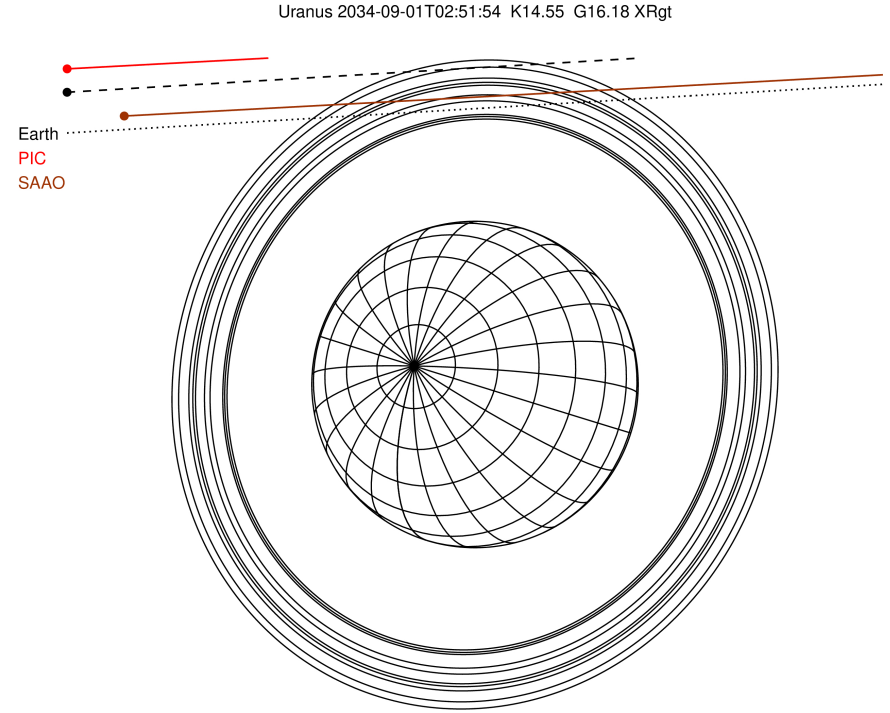

target : Uranus
target radius (km) : 25559.00
C/A epoch : 2034-09-01T02:51:54.240
Event type : XRgt
: No Uranus occs
: Ring occs: geocentric, topocentric
Gaia source ID : 3379765535376552704
2Mass ID (if available) : 06401109+2324289

ICRS Star Coord at Epoch: 06h 40m 11.10088s +23:24:28.82897s

RUWE (>1.4 is poor) : 0.94
K magnitude : 14.555
G magnitude : 16.183
RP magnitude : 15.652
BP magnitude : 16.553
DUPflag : 0
Distance (au) : 19.409
f0 (km) : 0.000
g0 (km) : 0.000
skyplane vel. (km/s) : 21.72
Sun-Target sep (deg) : 59.08
Sun-Moon sep (deg) : 89.23
B (ring opening deg) : 67.05
PA of pole (deg) : 73.09

#	a(km)	ring
1	41837.2	6
2	42235.0	5
3	42571.2	4
4	44718.5	alpha
5	45661.1	beta
6	47176.1	eta
7	47626.3	gamma
8	48300.3	delta
9	50026.7	lambda
10	51149.4	epsilon

Observable events with sun below -5 deg and altitude above 5 deg unblocked by planet

Obs	Location	lat	Elon	Rings I	Planet	Rings E	Observed Events Interval	OEcode
PIC	Pic du Midi	42.9	0.1					PnnRnn
PAL	Palomar Mt (200")	33.4	243.1					PnnRnn
PMO	Purple Mtn Obs. Nanki	32.1	118.8					PnnRnn
KPNO	Kitt Peak Natl Obs	32.0	248.4					PnnRnn
MCD	McDonald Obs. 2.7m	30.7	256.0					PnnRnn
TEN	Teide Obs./Tenerife	28.3	343.5					PnnRnn
IRTF	Mauna Kea/IRTF	19.8	204.5					PnnRnn
KAV	Kavalur Observatory	12.6	78.8					PnnRnn
RIO	Rio de Janeiro	-22.9	316.8					PnnRnn
ESO	European Southern Obs	-29.3	289.3					PnnRnn
AAT	Siding Spring (AAT)	-31.3	149.1					PnnRnn
SAAO	So. Afr. Astro. Obs.	-32.4	20.8	+++++		+++++	SEP 01 02:33 - SEP 01 03:07	PnnRie
MSO	Mt. Stromlo Observato	-35.3	149.0					PnnRnn