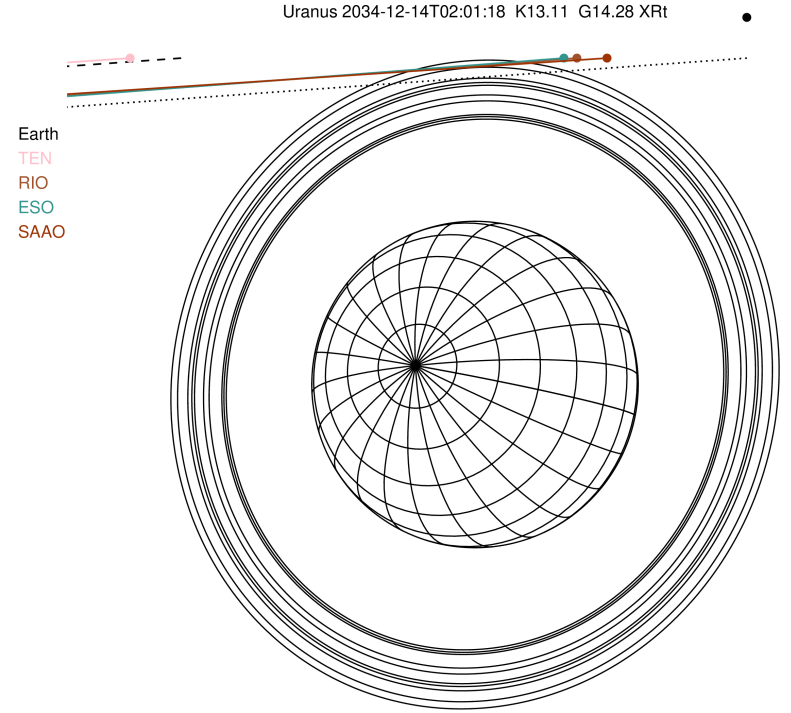

target : Uranus
target radius (km) : 25559.00
C/A epoch : 2034-12-14T02:01:18.490
Event type : XRT
: No Uranus occs
: Ring occs: topocentric, not geocentric
Gaia source ID : 3382409238070072576
2Mass ID (if available) : 06380360+2328524

ICRS Star Coord at Epoch: 06h 38m 03.60706s +23:28:52.20175s

RUWE (>1.4 is poor) : 1.05
K magnitude : 13.114
G magnitude : 14.276
RP magnitude : 13.856
BP magnitude : 14.538
DUPflag : 0
Distance (au) : 17.949
f0 (km) : 0.000
g0 (km) : 0.000
skyplane vel. (km/s) : -22.07
Sun-Target sep (deg) : 162.93
Sun-Moon sep (deg) : 160.90
B (ring opening deg) : 67.50
PA of pole (deg) : 72.37

#	a(km)	ring
1	41837.2	6
2	42235.0	5
3	42571.2	4
4	44718.5	alpha
5	45661.1	beta
6	47176.1	eta
7	47626.3	gamma
8	48300.3	delta
9	50026.7	lambda
10	51149.4	epsilon

Observable events with sun below -5 deg and altitude above 5 deg unblocked by planet

Obs	Location	lat	Elon	Rings I	Planet	Rings E	Observed Events Interval	OEncode
PIC	Pic du Midi	42.9	0.1					PnnRnn
PAL	Palomar Mt (200")	33.4	243.1					PnnRnn
PMO	Purple Mtn Obs. Nanki	32.1	118.8					PnnRnn
KPNO	Kitt Peak Natl Obs	32.0	248.4					PnnRnn
MCD	McDonald Obs. 2.7m	30.7	256.0					PnnRnn
TEN	Teide Obs./Tenerife	28.3	343.5					PnnRnn
IRTF	Mauna Kea/IRTF	19.8	204.5					PnnRnn
KAV	Kavalur Observatory	12.6	78.8					PnnRnn
RIO	Rio de Janeiro	-22.9	316.8	+			DEC 14 01:54 - DEC 14 02:07	PnnRie
ESO	European Southern Obs	-29.3	289.3	+			DEC 14 01:56 - DEC 14 02:08	PnnRie
AAT	Siding Spring (AAT)	-31.3	149.1					PnnRnn
SAAO	So. Afr. Astro. Obs.	-32.4	20.8	+			DEC 14 01:49 - DEC 14 02:03	PnnRie
MSO	Mt. Stromlo Observato	-35.3	149.0					PnnRnn