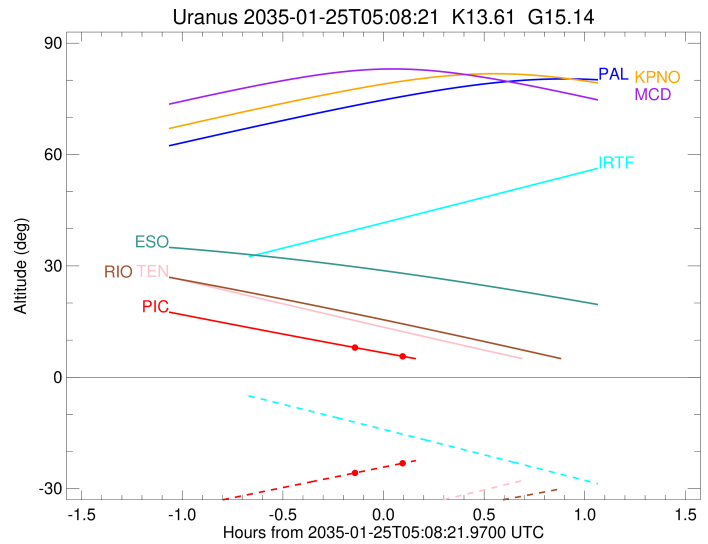

target : Uranus
target radius (km) : 25559.00
C/A epoch : 2035-01-25T05:05:02.380
Event type : XRt
: No Uranus occs
: Ring occs: topocentric, not geocentric
Observer code : PIC
Location : Pic du Midi
Latitude (deg) : 42.93656
E. Longitude (deg) : 0.14231
Altitude (km) : 2.890
Gaia source ID : 3382608941165645696
2Mass ID (if available) : 06302645+2335159
ICRS Star Coord at Epoch: 06h 30m 26.46662s +23:35:16.03549s
RUWE (>1.4 is poor) : 1.04
K magnitude : 13.606
G magnitude : 15.137
RP magnitude : 14.611
BP magnitude : 15.473
DUPflag : 0
Distance (au) : 18.007
f0 (km) : 0.000
g0 (km) : 0.000
skyplane vel. (km/s) : -19.98
Sun-Target sep (deg) : 152.41
Sun-Moon sep (deg) : 45.51
B (ring opening deg) : 69.12
PA of pole (deg) : 69.93
Pole direction: RA (deg): 257.31100
Dec (deg): -15.17500
C/A sky separation (") : 3.819
C/A sky separation (km) : 49870.8
NAIF SPICE kernels : RAJobs_U111+rgf15.spk
URKALLvl.spk
ura111.bsp
IAU_URANUS_for_RINGFIT.tpc
vgr2.ura111.bsp
ura161.bsp
vgr2.ura161.bsp
peph.ura160.bsp
earthstns_itrf93_040916.bsp
earth_720101_070426.bpc
earth_200101_990628_predict.bpc
pg3f0000r.bsp
pg490000r.bsp
naif0012.tls
earth_flat_IAU.spk

Ring	I/E	UTC	b?	alt	alt-sun	radius	r-dot	lat-geo	lat-geodetic
epsilon	I	2035-01-25T05:01:36.170		7.71	-25.45	50821.75	-2.73		

No planet occultations

epsilon	E	2035-01-25T05:12:01.827		5.98	-23.54	50772.03	2.73