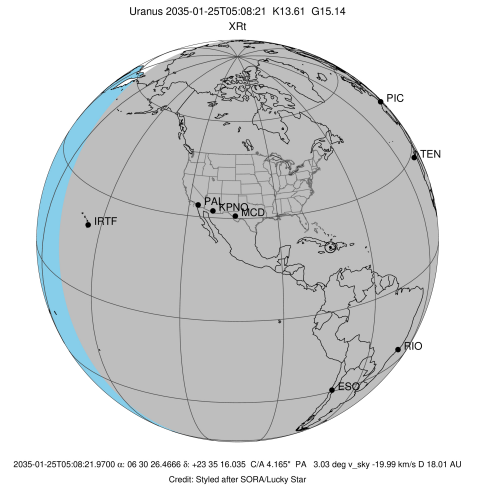

target : Uranus
target radius (km) : 25559.00
C/A epoch : 2035-01-25T05:05:02.380
Event type : XRt
: No Uranus occs
: Ring occs: topocentric, not geocentric
Observer code : PIC
Location : Pic du Midi
Latitude (deg) : 42.93656
E. Longitude (deg) : 0.14231
Altitude (km) : 2.890
Gaia source ID : 3382608941165645696
2Mass ID (if available) : 06302645+2335159
ICRS Star Coord at Epoch: 06h 30m 26.46662s +23:35:16.03549s
RUWE (>1.4 is poor) : 1.04
K magnitude : 13.606
G magnitude : 15.137
RP magnitude : 14.611
BP magnitude : 15.473
DUPflag : 0
Distance (au) : 18.007
f0 (km) : 0.000
g0 (km) : 0.000
skyplane vel. (km/s) : -19.98
Sun-Target sep (deg) : 152.41
Sun-Moon sep (deg) : 45.51
B (ring opening deg) : 69.12
PA of pole (deg) : 69.93
Pole direction: RA (deg): 257.31100
Dec (deg): -15.17500
C/A sky separation (") : 3.819
C/A sky separation (km) : 49870.8
NAIF SPICE kernels : RAJobs_U111+rgf15.spk
URKALLvl.spk
ura111.bsp
IAU_URANUS_for_RINGFIT.tpc
vgr2.ura111.bsp
ura161.bsp
vgr2.ura161.bsp
peph.ura160.bsp
earthstns_itrf93_040916.bsp
earth_720101_070426.bpc
earth_200101_990628_predict.bpc
pg3f0000r.bsp
pg490000r.bsp
naif0012.tls
earth_flat_IAU.spk

Ring	I/E	UTC	b?	alt	alt-sun	radius	r-dot	lat-geo	lat-geodetic
epsilon	I	2035-01-25T05:01:36.170		7.71	-25.45	50821.75	-2.73		

No planet occultations

epsilon	E	2035-01-25T05:12:01.827		5.98	-23.54	50772.03	2.73