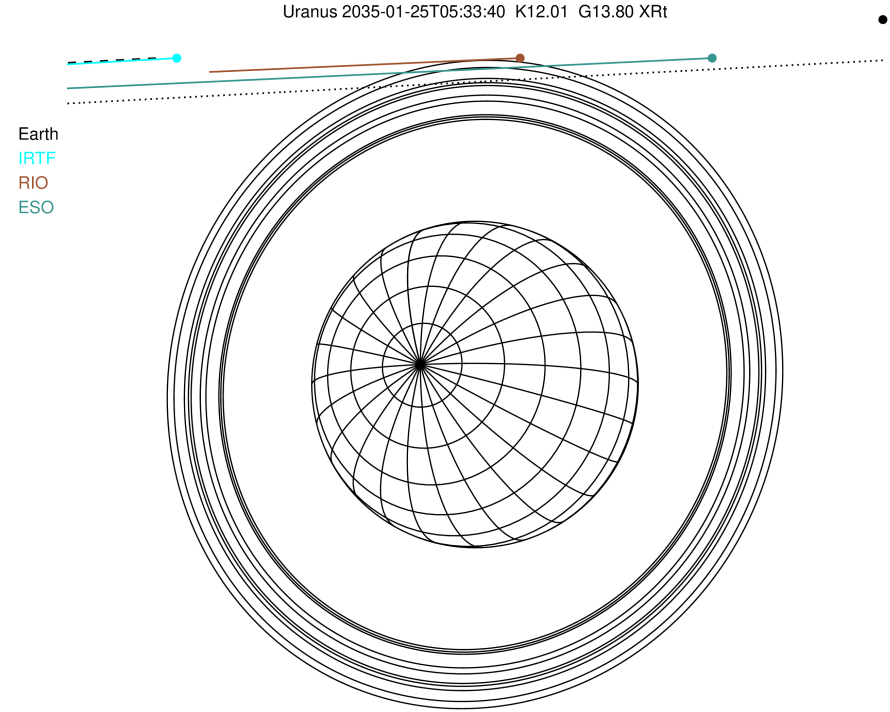

target : Uranus
target radius (km) : 25559.00
C/A epoch : 2035-01-25T05:33:40.830
Event type : XRT
: No Uranus occs
: Ring occs: topocentric, not geocentric
Gaia source ID : 3382609009886199168
2Mass ID (if available) : 06302632+2335243

ICRS Star Coord at Epoch: 06h 30m 26.32967s +23:35:24.43041s

RUWE (>1.4 is poor) : 0.00
K magnitude : 12.007
G magnitude : 13.797
RP magnitude : 12.782
BP magnitude : 13.518
DUPflag : 0
Distance (au) : 18.007
f0 (km) : 0.000
g0 (km) : 0.000
skyplane vel. (km/s) : -19.98
Sun-Target sep (deg) : 152.40
Sun-Moon sep (deg) : 46.11
B (ring opening deg) : 69.12
PA of pole (deg) : 69.93

#	a(km)	ring
1	41837.2	6
2	42235.0	5
3	42571.2	4
4	44718.5	alpha
5	45661.1	beta
6	47176.1	eta
7	47626.3	gamma
8	48300.3	delta
9	50026.7	lambda
10	51149.4	epsilon

Observable events with sun below -5 deg and altitude above 5 deg unblocked by planet

Obs	Location	lat	Elon	Rings I	Planet	Rings E	Observed Events Interval	OEcode
PIC	Pic du Midi	42.9	0.1					PnnRnn
PAL	Palomar Mt (200")	33.4	243.1					PnnRnn
PMO	Purple Mtn Obs. Nanki	32.1	118.8					PnnRnn
KPNO	Kitt Peak Natl Obs	32.0	248.4					PnnRnn
MCD	McDonald Obs. 2.7m	30.7	256.0					PnnRnn
TEN	Teide Obs./Tenerife	28.3	343.5					PnnRnn
IRTF	Mauna Kea/IRTF	19.8	204.5					PnnRnn
KAV	Kavalur Observatory	12.6	78.8					PnnRnn
RIO	Rio de Janeiro	-22.9	316.8					PnnRnn
ESO	European Southern Obs	-29.3	289.3	++		++	JAN 25 05:18 - JAN 25 05:38	PnnRie
AAT	Siding Spring (AAT)	-31.3	149.1					PnnRnn
SAAO	So. Afr. Astro. Obs.	-32.4	20.8					PnnRnn
MSO	Mt. Stromlo Observato	-35.3	149.0					PnnRnn