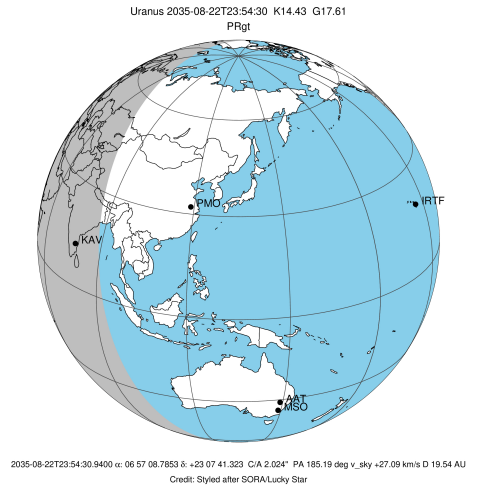

target : Uranus
target radius (km) : 25559.00
C/A epoch : 2035-08-22T23:51:24.020
Event type : PRgt
: Uranus occs: not geocentric or topocentric
: Ring occs: geocentric, topocentric
Observer code : KAV
Location : Kavalur Observatory
Latitude (deg) : 12.57556
E. Longitude (deg) : 78.83167
Altitude (km) : 0.722
Gaia source ID : 3380168124132545024
2Mass ID (if available) : 06570877+2307417
ICRS Star Coord at Epoch: 06h 57m 08.78528s +23:07:41.32269s
RUWE (>1.4 is poor) : 1.09
K magnitude : 14.434
G magnitude : 17.606
RP magnitude : 16.614
BP magnitude : 18.679
DUPflag : 0
Distance (au) : 19.536
f0 (km) : 0.000
g0 (km) : 0.000
skyplane vel. (km/s) : 27.09
Sun-Target sep (deg) : 46.12
Sun-Moon sep (deg) : 87.49
B (ring opening deg) : 63.36
PA of pole (deg) : 77.49
Pole direction: RA (deg): 257.31100
Dec (deg): -15.17500
C/A sky separation (") : 1.980
C/A sky separation (km) : 28049.2
NAIF SPICE kernels : RAJobs_U111+rgf15.spk
URKALLvl.spk
ura111.bsp
IAU_URANUS_for_RINGFIT.tpc
vgr2.ura111.bsp
ura161.bsp
vgr2.ura161.bsp
peph.ura160.bsp
earthstns_itr93_040916.bsp
earth_720101_070426.bpc
earth_200101_990628_predict.bpc
pg3f0000r.bsp
pg490000r.bsp
naif0012.tls
earth_flat_IAU.spk

b: ring blocked by planet x: target alt < 5.0 deg or sun > -5.0 deg

Ring	I/E	UTC	b?	alt	alt-sun	radius	r-dot	lat-geo	lat-geodetic
epsilon	I	2035-08-22T23:28:50.170		29.81	-16.17	50771.72	-24.77		
lambda	I	2035-08-22T23:29:20.405		29.93	-16.05	50026.71	-24.55		
delta	I	2035-08-22T23:30:31.317		30.20	-15.77	48300.35	-24.13		
gamma	I	2035-08-22T23:30:59.510		30.31	-15.66	47622.66	-23.92		
eta	I	2035-08-22T23:31:18.208		30.38	-15.59	47176.12	-23.82		
beta	I	2035-08-22T23:32:22.133		30.63	-15.34	45669.72	-23.36		
alpha	I	2035-08-22T23:33:04.042		30.79	-15.18	44697.65	-23.05		
4	I	2035-08-22T23:34:40.042		31.16	-14.80	42528.94	-22.22		
5	I	2035-08-22T23:34:50.291		31.20	-14.76	42313.07	-22.12		
6	I	2035-08-22T23:35:13.539		31.29	-14.67	41803.06	-21.91		

No planet occultations

6	E	2035-08-23T00:09:42.063		39.24	-6.52	41865.28	21.86		
5	E	2035-08-23T00:09:57.352		39.29	-6.46	42208.46	22.07		
4	E	2035-08-23T00:10:15.138		39.36	-6.39	42592.24	22.16		
alpha	E	2035-08-23T00:11:50.206		39.73	-6.02	44748.86	22.99		
beta	E	2035-08-23T00:12:28.911		39.88	-5.86	45641.49	23.29		
eta	E	2035-08-23T00:13:34.162		40.13	-5.61	47176.12	23.75		
gamma	E	2035-08-23T00:13:52.953		40.20	-5.53	47623.60	23.87		
delta	E	2035-08-23T00:14:21.192		40.31	-5.42	48300.35	24.06		
lambda	E	2035-08-23T00:15:32.323		40.58	-5.14	50026.71	24.48		
epsilon	E	2035-08-23T00:16:29.355		40.80	-4.91x	51431.59	24.69