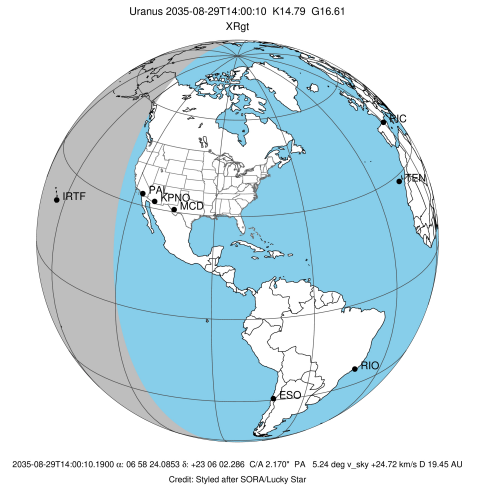

target : Uranus
target radius (km) : 25559.00
C/A epoch : 2035-08-29T13:56:05.070
Event type : XRgt
: No Uranus occs
: Ring occs: geocentric, topocentric
Observer code : IRTF
Location : Mauna Kea/IRTF
Latitude (deg) : 19.82622
E. Longitude (deg) : 204.52800
Altitude (km) : 4.168
Gaia source ID : 3380118135010221824
2Mass ID (if available) : 06582409+2306023
ICRS Star Coord at Epoch: 06h 58m 24.08527s +23:06:02.28587s
RUWE (>1.4 is poor) : 1.12
K magnitude : 14.789
G magnitude : 16.613
RP magnitude : 15.993
BP magnitude : 17.064
DUPflag : 0
Distance (au) : 19.450
f0 (km) : 0.000
g0 (km) : 0.000
skyplane vel. (km/s) : 24.72
Sun-Target sep (deg) : 52.18
Sun-Moon sep (deg) : 7.41
B (ring opening deg) : 63.08
PA of pole (deg) : 77.79
Pole direction: RA (deg): 257.31100
Dec (deg): -15.17500
C/A sky separation (") : 2.120
C/A sky separation (km) : 29902.9
NAIF SPICE kernels : RAJobs_U111+rgf15.spk
URKALLvl.spk
ura111.bsp
IAU_URANUS_for_RINGFIT.tpc
vgr2.ura111.bsp
ura161.bsp
vgr2.ura161.bsp
peph.ura160.bsp
earthstns_itr93_040916.bsp
earth_720101_070426.bpc
earth_200101_990628_predict.bpc
pg3f0000r.bsp
pg490000r.bsp
naif0012.tls
earth_flat_IAU.spk

Ring	I/E	UTC	b?	alt	alt-sun	radius	r-dot	lat-geo	lat-geodetic
epsilon	I	2035-08-29T13:29:58.747		15.95	-35.58	50835.08	-22.11		
lambda	I	2035-08-29T13:30:35.606		16.09	-35.45	50026.71	-21.83		
delta	I	2035-08-29T13:31:55.514		16.39	-35.17	48300.35	-21.37		
gamma	I	2035-08-29T13:32:27.113		16.50	-35.07	47628.20	-21.17		
eta	I	2035-08-29T13:32:48.535		16.58	-34.99	47176.12	-21.03		
beta	I	2035-08-29T13:34:00.433		16.85	-34.74	45681.23	-20.54		
alpha	I	2035-08-29T13:34:49.465		17.03	-34.57	44685.80	-20.18		
4	I	2035-08-29T13:36:37.685		17.43	-34.19	42541.29	-19.29		
5	I	2035-08-29T13:36:51.644		17.49	-34.14	42279.23	-19.13		
6	I	2035-08-29T13:37:16.330		17.58	-34.06	41802.03	-18.93		

No planet occultations

6	E	2035-08-29T14:12:34.527		25.51	-26.48	41859.50	18.88		
5	E	2035-08-29T14:12:50.774		25.57	-26.42	42169.16	19.07		
4	E	2035-08-29T14:13:14.279		25.66	-26.33	42605.06	19.23		
alpha	E	2035-08-29T14:15:02.239		26.07	-25.94	44730.24	20.11		
beta	E	2035-08-29T14:15:48.028		26.24	-25.77	45658.10	20.47		
eta	E	2035-08-29T14:17:01.419		26.51	-25.50	47176.12	20.95		
gamma	E	2035-08-29T14:17:23.046		26.60	-25.42	47630.74	21.09		
delta	E	2035-08-29T14:17:54.651		26.72	-25.31	48300.35	21.28		
lambda	E	2035-08-29T14:19:14.893		27.02	-25.01	50026.71	21.74		
epsilon	E	2035-08-29T14:20:21.655		27.27	-24.77	51489.65	22.01