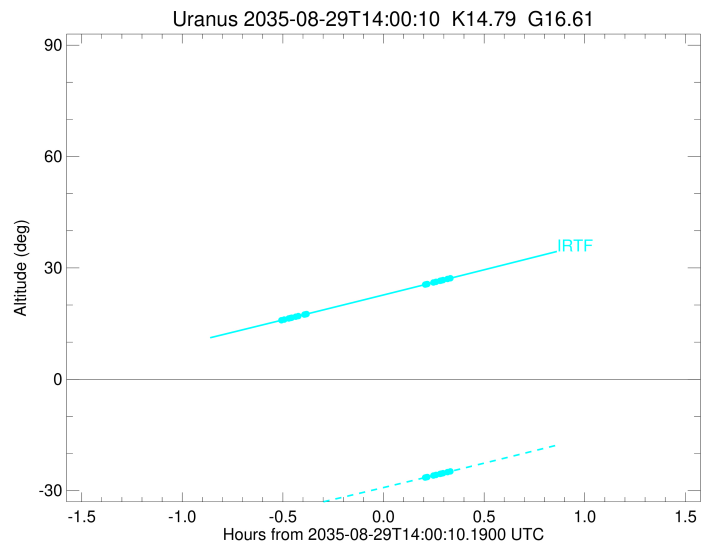

target : Uranus
target radius (km) : 25559.00
C/A epoch : 2035-08-29T13:56:05.070
Event type : XRgt
: No Uranus occs
: Ring occs: geocentric, topocentric
Observer code : IRTF
Location : Mauna Kea/IRTF
Latitude (deg) : 19.82622
E. Longitude (deg) : 204.52800
Altitude (km) : 4.168
Gaia source ID : 3380118135010221824
2Mass ID (if available) : 06582409+2306023
ICRS Star Coord at Epoch: 06h 58m 24.08527s +23:06:02.28587s
RUWE (>1.4 is poor) : 1.12
K magnitude : 14.789
G magnitude : 16.613
RP magnitude : 15.993
BP magnitude : 17.064
DUPflag : 0
Distance (au) : 19.450
f0 (km) : 0.000
g0 (km) : 0.000
skyplane vel. (km/s) : 24.72
Sun-Target sep (deg) : 52.18
Sun-Moon sep (deg) : 7.41
B (ring opening deg) : 63.08
PA of pole (deg) : 77.79
Pole direction: RA (deg): 257.31100
Dec (deg): -15.17500
C/A sky separation (") : 2.120
C/A sky separation (km) : 29902.9
NAIF SPICE kernels : RAJobs_U111+rgf15.spk
URKALLvl.spk
ura111.bsp
IAU_URANUS_for_RINGFIT.tpc
vgr2.ura111.bsp
ura161.bsp
vgr2.ura161.bsp
peph.ura160.bsp
earthstns_itr93_040916.bsp
earth_720101_070426.bpc
earth_200101_990628_predict.bpc
pg3f0000r.bsp
pg490000r.bsp
naif0012.tls
earth_flat_IAU.spk

Ring	I/E	UTC	b?	alt	alt-sun	radius	r-dot	lat-geo	lat-geodetic
epsilon	I	2035-08-29T13:29:58.747		15.95	-35.58	50835.08	-22.11		
lambda	I	2035-08-29T13:30:35.606		16.09	-35.45	50026.71	-21.83		
delta	I	2035-08-29T13:31:55.514		16.39	-35.17	48300.35	-21.37		
gamma	I	2035-08-29T13:32:27.113		16.50	-35.07	47628.20	-21.17		
eta	I	2035-08-29T13:32:48.535		16.58	-34.99	47176.12	-21.03		
beta	I	2035-08-29T13:34:00.433		16.85	-34.74	45681.23	-20.54		
alpha	I	2035-08-29T13:34:49.465		17.03	-34.57	44685.80	-20.18		
4	I	2035-08-29T13:36:37.685		17.43	-34.19	42541.29	-19.29		
5	I	2035-08-29T13:36:51.644		17.49	-34.14	42279.23	-19.13		
6	I	2035-08-29T13:37:16.330		17.58	-34.06	41802.03	-18.93		

No planet occultations

6	E	2035-08-29T14:12:34.527		25.51	-26.48	41859.50	18.88		
5	E	2035-08-29T14:12:50.774		25.57	-26.42	42169.16	19.07		
4	E	2035-08-29T14:13:14.279		25.66	-26.33	42605.06	19.23		
alpha	E	2035-08-29T14:15:02.239		26.07	-25.94	44730.24	20.11		
beta	E	2035-08-29T14:15:48.028		26.24	-25.77	45658.10	20.47		
eta	E	2035-08-29T14:17:01.419		26.51	-25.50	47176.12	20.95		
gamma	E	2035-08-29T14:17:23.046		26.60	-25.42	47630.74	21.09		
delta	E	2035-08-29T14:17:54.651		26.72	-25.31	48300.35	21.28		
lambda	E	2035-08-29T14:19:14.893		27.02	-25.01	50026.71	21.74		
epsilon	E	2035-08-29T14:20:21.655		27.27	-24.77	51489.65	22.01