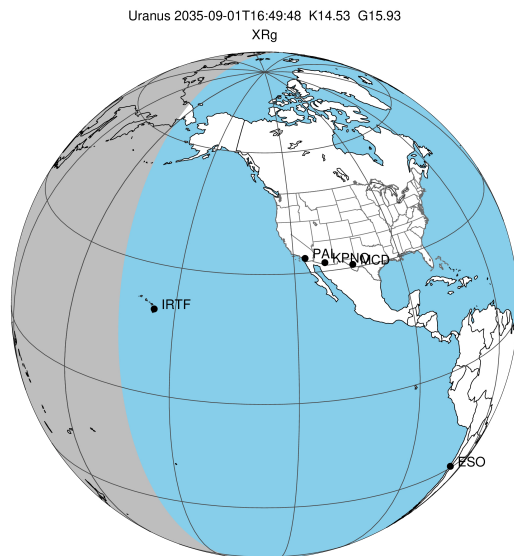

target : Uranus  
 target radius (km) : 25559.00  
 C/A epoch : 2035-09-01T16:49:48.300  
 Event type : XRg  
 : No Uranus occs  
 : Ring occs: geocentric, not topocentric  
 Gaia source ID : 3380119986139064192  
 2Mass ID (if available) : 06585738+2305255

ICRS Star Coord at Epoch: 06h 58m 57.39218s +23:05:25.49926s

RUWE (>1.4 is poor) : 1.07  
 K magnitude : 14.533  
 G magnitude : 15.934  
 RP magnitude : 15.440  
 BP magnitude : 16.262  
 DUPflag : 0  
 Distance (au) : 19.407  
 f0 (km) : 0.000  
 g0 (km) : 0.000  
 skyplane vel. (km/s) : 23.50  
 Sun-Target sep (deg) : 55.07  
 Sun-Moon sep (deg) : 50.03  
 B (ring opening deg) : 62.96  
 PA of pole (deg) : 77.92

#	a(km)	ring
1	41837.2	6
2	42235.0	5
3	42571.2	4
4	44718.5	alpha
5	45661.1	beta
6	47176.1	eta
7	47626.3	gamma
8	48300.3	delta
9	50026.7	lambda
10	51149.4	epsilon

2035-09-01T16:49:48.3000 ex: 06 58 57.3922 s: +23 05 25.499 C/A 3.187° PA 185.25 deg v\_sky +23.50 km/s D 19.41 AU  
 Credit: Styled after SORA/Lucky Star

Observable events with sun below -5 deg and altitude above 5 deg unblocked by planet

Obs	Location	lat	Elon	Rings I	Planet	Rings E	Observed Events Interval	OEcode
PIC	Pic du Midi	42.9	0.1					PnnRnn
PAL	Palomar Mt (200")	33.4	243.1					PnnRnn
PMO	Purple Mtn Obs. Nanki	32.1	118.8					PnnRnn
KPNO	Kitt Peak Natl Obs	32.0	248.4					PnnRnn
MCD	McDonald Obs. 2.7m	30.7	256.0					PnnRnn
TEN	Teide Obs./Tenerife	28.3	343.5					PnnRnn
IRTF	Mauna Kea/IRTF	19.8	204.5					PnnRnn
KAV	Kavalur Observatory	12.6	78.8					PnnRnn
RIO	Rio de Janeiro	-22.9	316.8					PnnRnn
ESO	European Southern Obs	-29.3	289.3					PnnRnn
AAT	Siding Spring (AAT)	-31.3	149.1					PnnRnn
SAAO	So. Afr. Astro. Obs.	-32.4	20.8					PnnRnn
MSO	Mt. Stromlo Observato	-35.3	149.0					PnnRnn