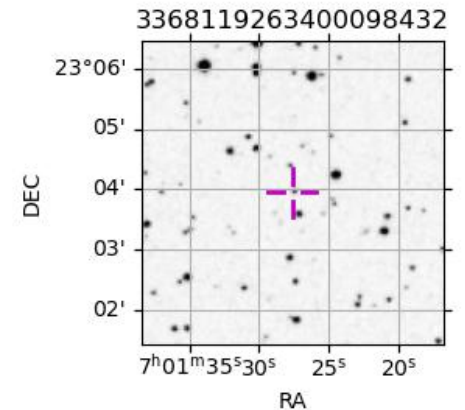

Observable events with sun below -5 deg and altitude above 5 deg unblocked by planet

Obs	Location	lat	Elon	Rings I	Planet	Rings E	Observed Events Interval	OEcode
PIC	Pic du Midi	42.9	0.1	+++++		+++++	NOV 23 01:46 - NOV 23 02:29	PnnRie
PAL	Palomar Mt (200")	33.4	243.1					PnnRnn
PMO	Purple Mtn Obs. Nanki	32.1	118.8					PnnRnn
KPNO	Kitt Peak Natl Obs	32.0	248.4					PnnRnn
MCD	McDonald Obs. 2.7m	30.7	256.0					PnnRnn
TEN	Teide Obs./Tenerife	28.3	343.5	++++		++++	NOV 23 01:51 - NOV 23 02:27	PnnRie
IRTF	Mauna Kea/IRTF	19.8	204.5					PnnRnn
KAV	Kavalur Observatory	12.6	78.8					PnnRnn
RIO	Rio de Janeiro	-22.9	316.8					PnnRnn
ESO	European Southern Obs	-29.3	289.3					PnnRnn
AAT	Siding Spring (AAT)	-31.3	149.1					PnnRnn
SAAO	So. Afr. Astro. Obs.	-32.4	20.8					PnnRnn
MSO	Mt. Stromlo Observato	-35.3	149.0					PnnRnn