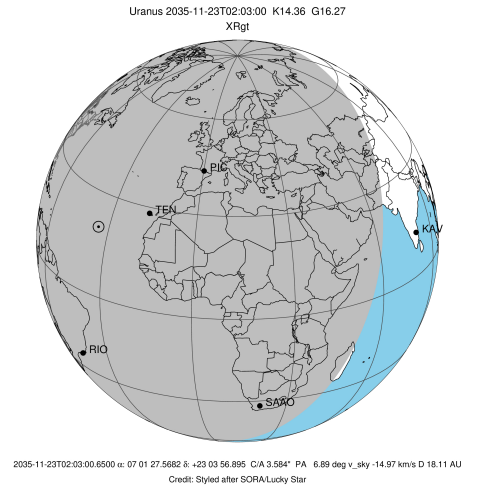

target : Uranus
target radius (km) : 25559.00
C/A epoch : 2035-11-23T02:04:29.510
Event type : XRgt
: No Uranus occs
: Ring occs: geocentric, topocentric
Observer code : PIC
Location : Pic du Midi
Latitude (deg) : 42.93656
E. Longitude (deg) : 0.14231
Altitude (km) : 2.890
Gaia source ID : 3368119263400098432
2Mass ID (if available) : 07012756+2303571
ICRS Star Coord at Epoch: 07h 01m 27.56821s +23:03:56.89466s
RUWE (>1.4 is poor) : 1.04
K magnitude : 14.362
G magnitude : 16.268
RP magnitude : 15.673
BP magnitude : 16.708
DUPflag : 0
Distance (au) : 18.110
f0 (km) : 0.000
g0 (km) : 0.000
skyplane vel. (km/s) : -14.97
Sun-Target sep (deg) : 135.98
Sun-Moon sep (deg) : 57.74
B (ring opening deg) : 62.40
PA of pole (deg) : 78.44
Pole direction: RA (deg): 257.31100
Dec (deg): -15.17500
C/A sky separation (") : 3.438
C/A sky separation (km) : 45163.8
NAIF SPICE kernels : RAJobs_U111+rgf15.spk
URKALLvl.spk
ura111.bsp
IAU_URANUS_for_RINGFIT.tpc
vgr2.ura111.bsp
ura161.bsp
vgr2.ura161.bsp
peph.ura160.bsp
earthstns_itr93_040916.bsp
earth_720101_070426.bpc
earth_200101_990628_predict.bpc
pg3f0000r.bsp
pg490000r.bsp
naif0012.tls
earth_flat_IAU.spk

b: ring blocked by planet x: target alt < 5.0 deg or sun > -5.0 deg

Ring	I/E	UTC	b?	alt	alt-sun	radius	r-dot	lat-geo	lat-geodetic
epsilon	I	2035-11-23T01:46:08.055		65.58	-56.19	50744.43	-7.43		
lambda	I	2035-11-23T01:47:47.709		65.78	-55.94	50026.71	-6.96		
delta	I	2035-11-23T01:52:22.961		66.32	-55.21	48300.35	-5.55		
gamma	I	2035-11-23T01:54:33.528		66.57	-54.87	47621.68	-4.83		
eta	I	2035-11-23T01:56:11.275		66.75	-54.61	47176.12	-4.28		
beta	I	2035-11-23T02:08:57.073		68.04	-52.53	45673.74	-0.21		

No planet occultations

beta	E	2035-11-23T02:06:51.618		67.84	-52.87	45675.36	0.27		
eta	E	2035-11-23T02:19:16.062		68.89	-50.80	47176.12	4.28		
gamma	E	2035-11-23T02:20:53.574		69.01	-50.52	47620.96	4.84		
delta	E	2035-11-23T02:23:04.155		69.16	-50.15	48300.35	5.56		
lambda	E	2035-11-23T02:27:39.059		69.44	-49.37	50026.71	6.97		
epsilon	E	2035-11-23T02:29:36.280		69.55	-49.03	50877.11	7.44