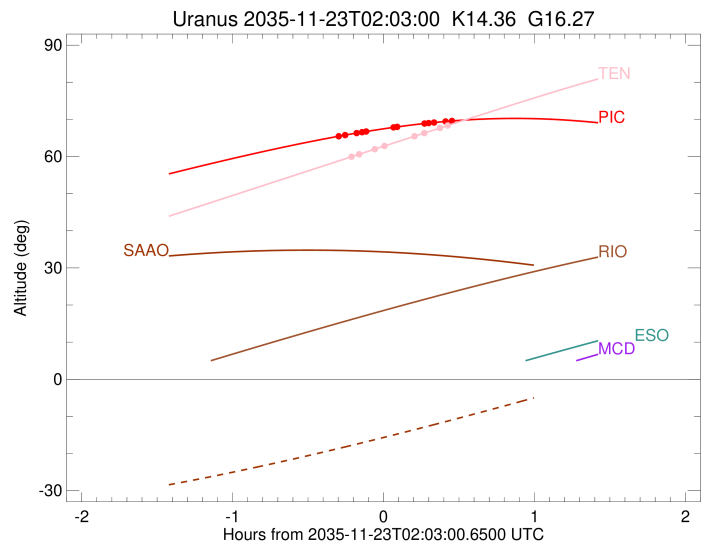

target : Uranus
target radius (km) : 25559.00
C/A epoch : 2035-11-23T02:04:29.510
Event type : XRgt
: No Uranus occs
: Ring occs: geocentric, topocentric
Observer code : PIC
Location : Pic du Midi
Latitude (deg) : 42.93656
E. Longitude (deg) : 0.14231
Altitude (km) : 2.890
Gaia source ID : 3368119263400098432
2Mass ID (if available) : 07012756+2303571
ICRS Star Coord at Epoch: 07h 01m 27.56821s +23:03:56.89466s
RUWE (>1.4 is poor) : 1.04
K magnitude : 14.362
G magnitude : 16.268
RP magnitude : 15.673
BP magnitude : 16.708
DUPflag : 0
Distance (au) : 18.110
f0 (km) : 0.000
g0 (km) : 0.000
skyplane vel. (km/s) : -14.97
Sun-Target sep (deg) : 135.98
Sun-Moon sep (deg) : 57.74
B (ring opening deg) : 62.40
PA of pole (deg) : 78.44
Pole direction: RA (deg): 257.31100
Dec (deg): -15.17500
C/A sky separation (") : 3.438
C/A sky separation (km) : 45163.8
NAIF SPICE kernels : RAJobs_U111+rgf15.spk
URKALLvl.spk
ura111.bsp
IAU_URANUS_for_RINGFIT.tpc
vgr2.ura111.bsp
ura161.bsp
vgr2.ura161.bsp
peph.ura160.bsp
earthstns_itr93_040916.bsp
earth_720101_070426.bpc
earth_200101_990628_predict.bpc
pg3f0000r.bsp
pg490000r.bsp
naif0012.tls
earth_flat_IAU.spk

b: ring blocked by planet x: target alt < 5.0 deg or sun > -5.0 deg

Ring	I/E	UTC	b?	alt	alt-sun	radius	r-dot	lat-geo	lat-geodetic
epsilon	I	2035-11-23T01:46:08.055		65.58	-56.19	50744.43	-7.43		
lambda	I	2035-11-23T01:47:47.709		65.78	-55.94	50026.71	-6.96		
delta	I	2035-11-23T01:52:22.961		66.32	-55.21	48300.35	-5.55		
gamma	I	2035-11-23T01:54:33.528		66.57	-54.87	47621.68	-4.83		
eta	I	2035-11-23T01:56:11.275		66.75	-54.61	47176.12	-4.28		
beta	I	2035-11-23T02:08:57.073		68.04	-52.53	45673.74	-0.21		

No planet occultations

beta	E	2035-11-23T02:06:51.618		67.84	-52.87	45675.36	0.27		
eta	E	2035-11-23T02:19:16.062		68.89	-50.80	47176.12	4.28		
gamma	E	2035-11-23T02:20:53.574		69.01	-50.52	47620.96	4.84		
delta	E	2035-11-23T02:23:04.155		69.16	-50.15	48300.35	5.56		
lambda	E	2035-11-23T02:27:39.059		69.44	-49.37	50026.71	6.97		
epsilon	E	2035-11-23T02:29:36.280		69.55	-49.03	50877.11	7.44