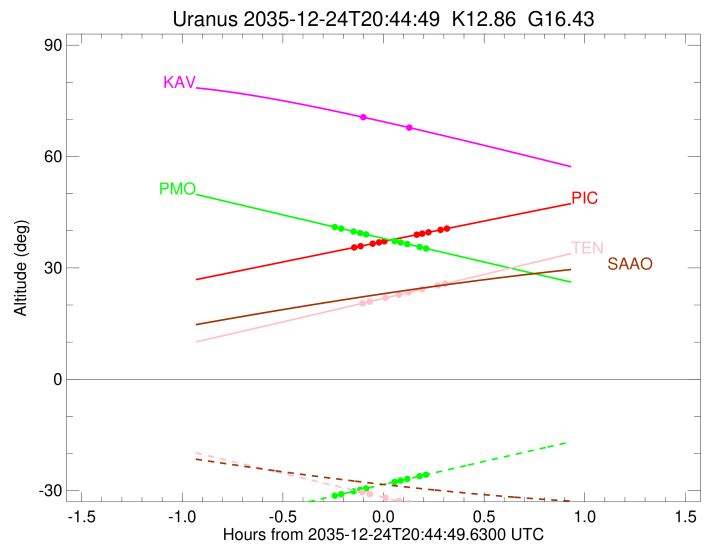

target : Uranus
target radius (km) : 25559.00
C/A epoch : 2035-12-24T20:47:50.480
Event type : XRgt
: No Uranus occs
: Ring occs: geocentric, topocentric
Observer code : PIC
Location : Pic du Midi
Latitude (deg) : 42.93656
E. Longitude (deg) : 0.14231
Altitude (km) : 2.890
Gaia source ID : 3380087657922226432
2Mass ID (if available) : 06562919+2311320
ICRS Star Coord at Epoch: 06h 56m 29.20620s +23:11:31.90276s
RUWE (>1.4 is poor) : 1.03
K magnitude : 12.860
G magnitude : 16.429
RP magnitude : 15.251
BP magnitude : 17.861
DUPflag : 0
Distance (au) : 17.860
f0 (km) : 0.000
g0 (km) : 0.000
skyplane vel. (km/s) : -22.84
Sun-Target sep (deg) : 169.39
Sun-Moon sep (deg) : 117.00
B (ring opening deg) : 63.49
PA of pole (deg) : 77.24
Pole direction: RA (deg): 257.31100
Dec (deg): -15.17500
C/A sky separation (") : 3.560
C/A sky separation (km) : 46107.6
NAIF SPICE kernels : RAJobs_U111+rgf15.spk
URKALLvl1.spk
ura111.bsp
IAU_URANUS_for_RINGFIT.tpc
vgr2.ura111.bsp
ura161.bsp
vgr2.ura161.bsp
peph.ura160.bsp
earthstns_itr93_040916.bsp
earth_720101_070426.bpc
earth_200101_990628_predict.bpc
pg3f0000r.bsp
pg490000r.bsp
naif0012.tls
earth_flat_IAU.spk

b: ring blocked by planet x: target alt < 5.0 deg or sun > -5.0 deg

Ring	I/E	UTC	b?	alt	alt-sun	radius	r-dot	lat-geo	lat-geodetic
epsilon	I	2035-12-24T20:36:37.033		35.61	-44.22	50846.25	-10.29		
lambda	I	2035-12-24T20:38:01.460		35.86	-44.48	50026.71	-9.24		
delta	I	2035-12-24T20:41:37.818		36.53	-45.13	48300.35	-6.67		
gamma	I	2035-12-24T20:43:31.886		36.88	-45.47	47621.68	-5.22		
eta	I	2035-12-24T20:45:09.257		37.18	-45.77	47176.12	-3.93		

No planet occultations

eta	E	2035-12-24T20:54:41.262		38.93	-47.48	47176.12	3.93		
gamma	E	2035-12-24T20:56:18.850		39.23	-47.78	47623.15	5.22		
delta	E	2035-12-24T20:58:12.540		39.58	-48.12	48300.35	6.68		
lambda	E	2035-12-24T21:01:48.642		40.24	-48.76	50026.71	9.25		
epsilon	E	2035-12-24T21:03:41.891		40.59	-49.10	51145.43	10.31