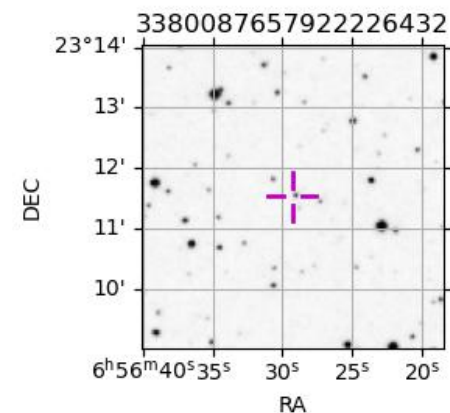

Observable events with sun below -5 deg and altitude above 5 deg unblocked by planet

Obs	Location	lat	Elon	Rings I	Planet	Rings E	Observed Events Interval	OEcode
PIC	Pic du Midi	42.9	0.1	+++++		+++++	DEC 24 20:36 - DEC 24 21:03	PnnRie
PAL	Palomar Mt (200")	33.4	243.1					PnnRnn
PMO	Purple Mtn Obs. Nanki	32.1	118.8	+++++		+++++	DEC 24 20:30 - DEC 24 20:57	PnnRie
KPNO	Kitt Peak Natl Obs	32.0	248.4					PnnRnn
MCD	McDonald Obs. 2.7m	30.7	256.0					PnnRnn
TEN	Teide Obs./Tenerife	28.3	343.5	++++		++++	DEC 24 20:39 - DEC 24 21:03	PnnRie
IRTF	Mauna Kea/IRTF	19.8	204.5					PnnRnn
KAV	Kavalur Observatory	12.6	78.8	+		+	DEC 24 20:39 - DEC 24 20:52	PnnRie
RIO	Rio de Janeiro	-22.9	316.8					PnnRnn
ESO	European Southern Obs	-29.3	289.3					PnnRnn
AAT	Siding Spring (AAT)	-31.3	149.1					PnnRnn
SAAO	So. Afr. Astro. Obs.	-32.4	20.8					PnnRnn
MSO	Mt. Stromlo Observato	-35.3	149.0					PnnRnn